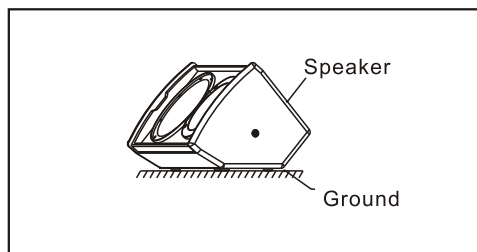

Installation: