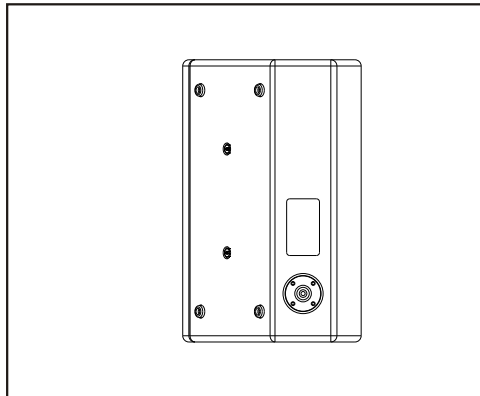

Cabinet Dimension: