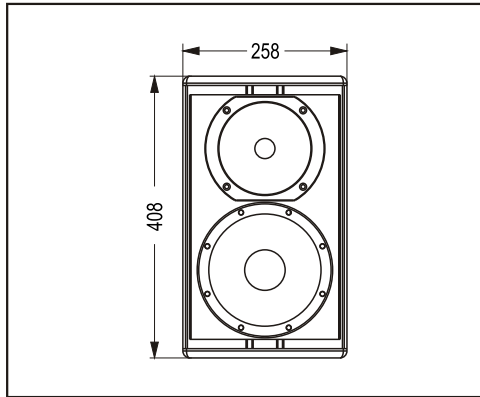

Cabinet Dimension: