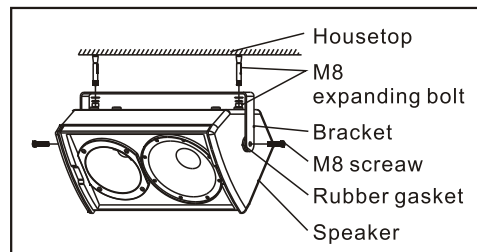

Installation: