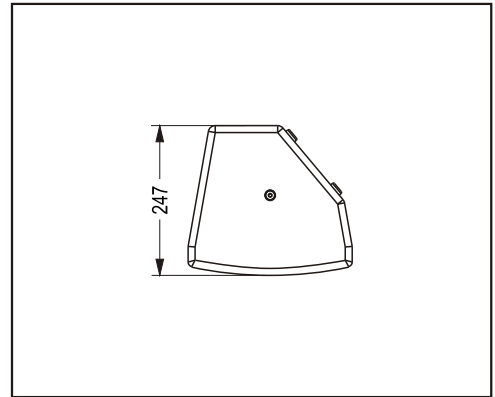

Cabinet Dimension: