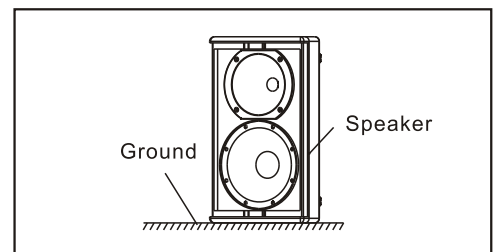

Installation: