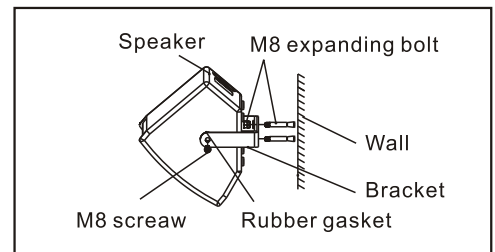

Installation: