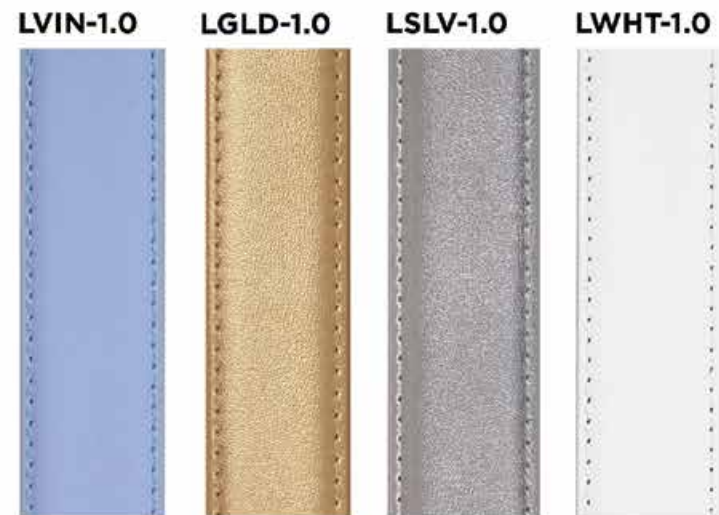

WOMEN'S

C O L L E C T I O N

Belts Shown:
LGUN-LCRE-1.0
LGLD-LSLV-1.0

Belts Shown:
LRGD-LBLK-1.0
LSWT-LCBU-1.0 LGUN-LBLK-1.0

Belts Shown:
LGUN-LGLD-1.0
LGUN-LCRE-1.0

Belts Shown:
LGLD-LCGY-1.0
LSWT-LTAN-1.0

Belts Shown:
LGUN-LCBK-1.0
LRGD-LROS-1.0

Belts Shown:
LSTL-LCTN-1.0
LRGD-LGLD-1.0

LEATHER STRAPS 30MM

CANVAS STRAPS & BUCKLES 30MM

BELT SIZE	XS	S	M	L	XL
PANT SIZE	0-2	4-6	8-10	12	14-16
	22-25	26-29	30-33	34-35	36-39

SIZING CHART

PLATINUM ON VINCA BLUE

LSTL-LVIN-1.0

LSTL-LCBK-1.0

LSTL-LCBR-1.0

LSTL-LCBU-1.0

LSTL-LCTN-1.0

LSTL-LCRE-1.0

LSTL-LCGY-1.0

Materials:
30mm metallic buckle.
30mm leather strap.

LSTL-LVIN-1.0

LSTL-LWHT-1.0

LSTL-LSLV-1.0

LSTL-LBLK-1.0

LSTL-LRED-1.0

LSTL-LROS-1.0