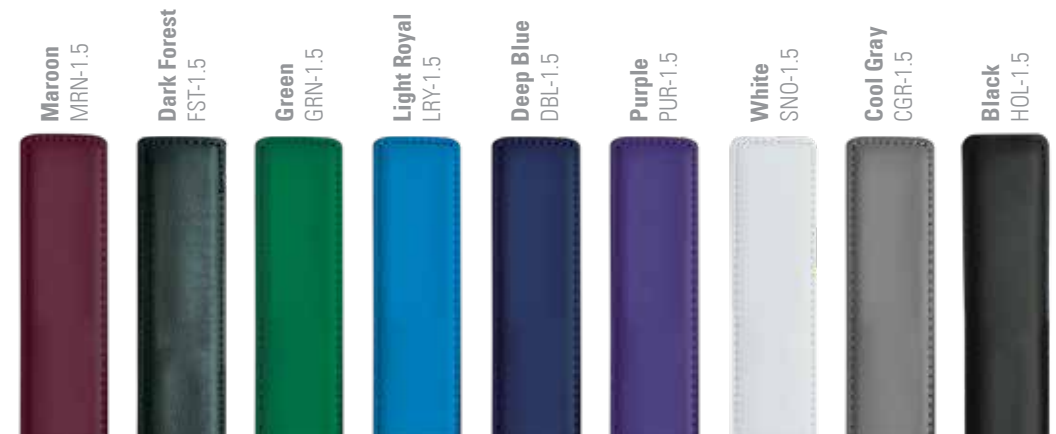

Sacramento Kings

SAK

San Antonio Spurs

SPU

TEAM LEATHERS

A LA CARTE PACKAGING AND DISPLAY

MEN'S BELT HANGER

WOMEN'S BELT HANGER