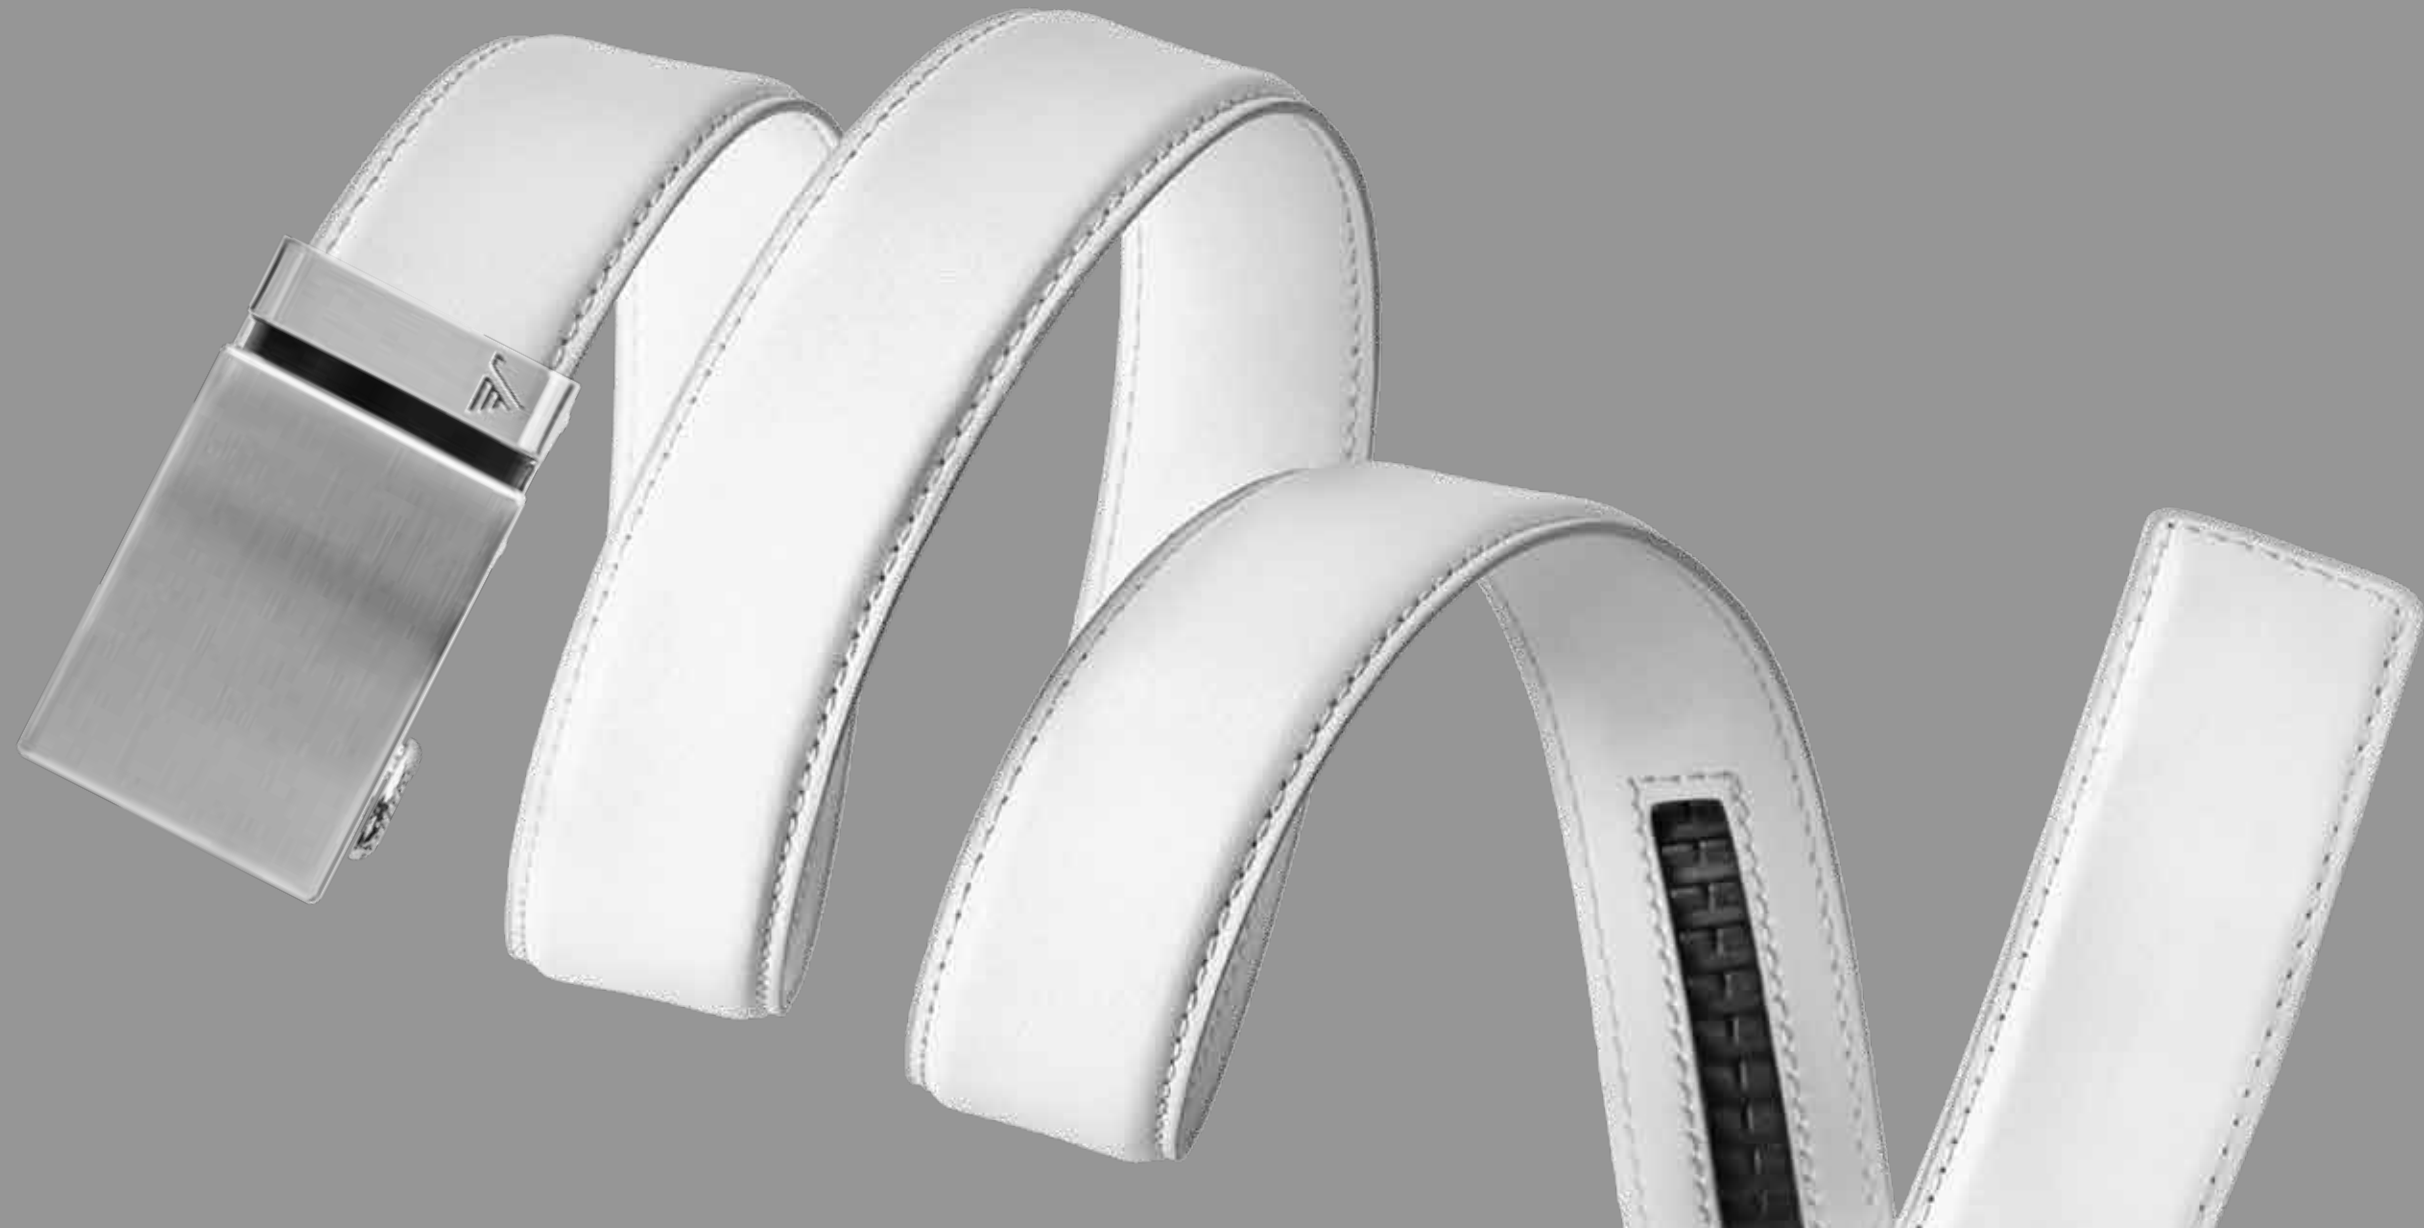

SOLID STEEL 40
PSTL-INRO-1.5

SOLID GUNMETAL 40
PGUN-INRO-1.5

SOLID GOLD 40
P4GD-INRO-1.5

SOLID SWAT BLACK 40
PSWT-INRO-1.5

ITALIAN LEATHER
NERO 40

PGUN-INRO-1.5

Materials:
40mm metallic buckle.
Genuine Italian full-grain leather.