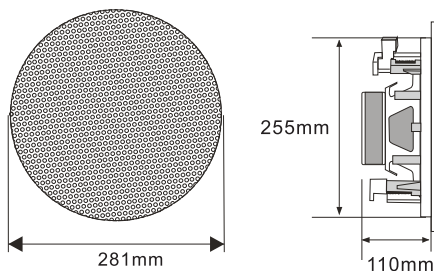

User's Manual

LG-C63

LG-C83

Rimless Ceiling Speaker

Features

- Available in 6 and 8 inch
- ABS in ceiling speaker at high performance
- Kevlar driver produces smooth and natural HiFi sound
- Elegant Rimless design
- Good for PA and BGM
- Removeable magnetic grille

Specification

Model	LG-C63	LG-C83
Rated Power	2x80W	2x100W
Impedance	8ohm	8ohm
SPL(1W/1M)	90dB	90dB
Max SPL@ 1M	103dB	105dB
Product Size	Dia 235x90mm	Dia 281x110mm
Frequency range	50Hz-20KHz	50Hz-20KHz
Installation	In ceiling	In ceiling
Enclosure Material	ABS	ABS
Finish	White	White
Weight	1.8kg	2.6kg
Speaker	1" x1 (TREBLE) 6"x1(BASS)	1" x1 (TREBLE) 8"x1(BASS)

Dimension

LG-C63

LG-C83

Mounting