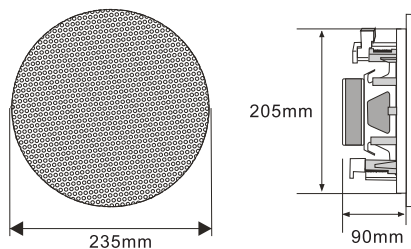

Dimension

LG-C63