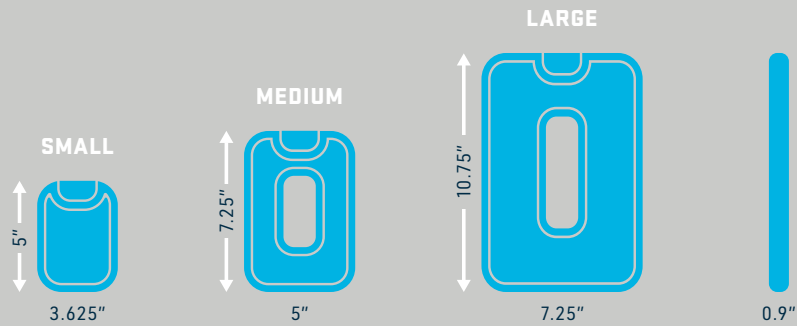

YETI THIN ICE™ CONFIGURATION

BY COOLER SIZE

DAYTRIP®
LUNCH BAG

DAYTRIP®
LUNCH BOX

HOPPER FLIP®
8 SOFT COOLER

HOPPER FLIP®
12 SOFT COOLER

HOPPER FLIP®
18 SOFT COOLER

HOPPER® M20 BACKPACK
SOFT COOLER