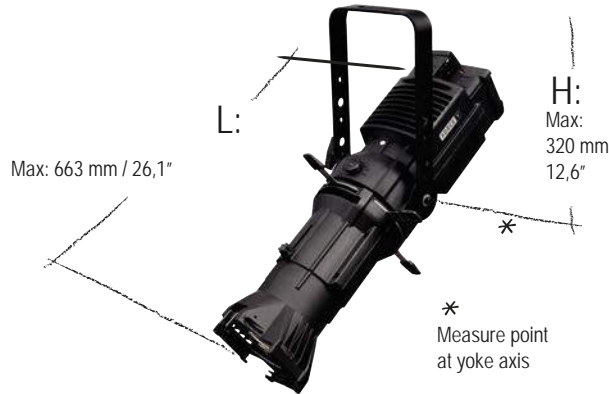

## Dimensions

Dimensions are dependent of lens type.  
 Example shows a 19°/26°/36°/50° configuration

Additional weight when mounted: 2,9 kg / 6,5 lbs