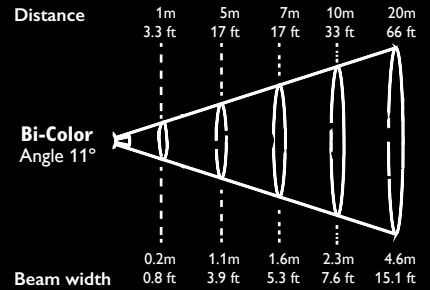

BB&S
LIGHTING PEOPLE

Bi-Color 2x2 Photometrics

**BB&S CBL-1 Bi-Color 2x2 Unit
BEAM DETAILS**

2x2 Bi-Color 11°

2x2 Bi-Color 2700°K (without diffuser)					
Distance Feet	3	17	23	33	66
Footcandles	19225	769	392	192	48
Distance Meters	1	5	7	10	20
LUX	206720	8269	4219	2067	517

2x2 Bi-Color 4000°K (without diffuser)					
Distance Feet	3	17	23	33	66
Footcandles	24180	967	493	242	60
Distance Meters	1	5	7	10	20
LUX	260000	10400	5306	2600	650

2x2 Bi-Color 5600°K (without diffuser)					
Distance Feet	3	17	23	33	66
Footcandles	24552	982	501	246	61
Distance Meters	1	5	7	10	20
LUX	264000	10560	5388	2640	660

**BB&S CBL-1 Bi-Color 4-HEAD
CONTROLLER IN PELICASE**
Controllable on DMX/RDM
or via Push-Button Display

BBS-2851 CBL-1 Bi-Color Pelicase DMX/RDM controller for 4 Bi-Color heads (8 channels) supplied including PowerCon True 1 locking AC 2 meter cable plus USB for powering wireless

BBS-2850 Compact Beamlight Bi-Color 2700/5600K 2 x 2 fixture mounted in yoke supplied with 2 meter cable mounted with 4-pin XLR for use with the CBL-1 Bi-Color Pelicase controller

**Bi-Color
Angle 11°**

BB&S SALES INTERNATIONAL
sales@brothers-sons.dk
Tel +45 70 27 42 41

BB&S SALES U.S.A.
info@bbslighting.com
Tel 1-800-820-6610

BB&S RENTAL & SALES SUPPORT
info@bbsrentalsupport.com
Tel +46 70 333 78 00

BB&S
LIGHTING PEOPLE
bbslighting.com

Connect with us on social media