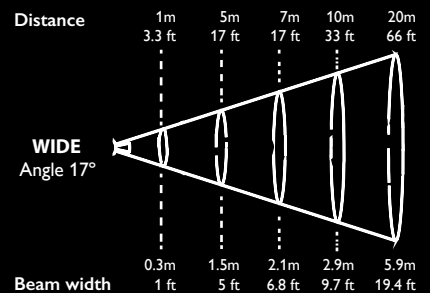

BB&S
LIGHTING PEOPLE
bbslighting.com