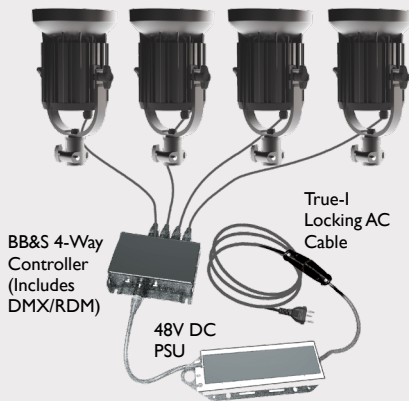

DIMENSIONS

Length: 165mm/6.5"
Diameter: 145mm/5.7"

Temperature Range:

Ambient operation from
-20° to 40°C/-4° to 104° F

BB&S
LIGHTING PEOPLE
bbslighting.com

BB&S
LIGHTING PEOPLE

Versatile Operation

CBL-1s deliver with a 3-pin XLR, 2m cable, TVMP and standard yoke. They offer several operating choices.

The BB&S 4-Way Controller runs up to 4 Beamlights individually and is prepared for optional wireless DMX control or built-in DMX 512 RDM in and out and 48V power. It offers full dimming without color shift or flicker and 8- or 16-bit DMX and manual dimming plus strobe. Or users may choose the optional BB&S 40W Driver/Dimmer with 3-pin XLR connector which can be used with either a PSU or battery. Or the 40W Driver/Dimmer and inline D-Tap cable provide battery operation. Resourceful gaffers can use standard drivers that operate off 12V.

BB&S 4-WAY CONTROLLER
Individually Controllable on DMX/RDM
or via Push-Button Display

POWER SUPPLY
Architecture/Individual Use

STANDARD BATTERY
14.4V DC Operation

BB&S CBL-1
SKU NUMBERS

- BBS-2801 CBL-1 ACL 2700°K
- BBS-2802 CBL-1 ACL 3000°K
- BBS-2803 CBL-1 ACL 4000°K
- BBS-2804 CBL-1 ACL 5600°K
- BBS-2809 CBL-1 VNSP 2700°K
- BBS-2810 CBL-1 VNSP 3000°K
- BBS-2811 CBL-1 VNSP 4000°K
- BBS-2812 CBL-1 VNSP 5600°K
- BBS-2821 CBL-1 Bi-Color 2700-5800°K
- BBS-2806 CBL-1 MEDIUM 3000°K
- BBS-2808 CBL-1 MEDIUM 5600°K
- BBS-2813 CBL-1 WIDE 2700°K
- BBS-2814 CBL-1 WIDE 3000°K
- BBS-2815 CBL-1 WIDE 4000°K
- BBS-2816 CBL-1 WIDE 5600°K
(Includes Yoke, 2-meter cable, 3-pin XLR male connector, 4-pin for Bi-Color)