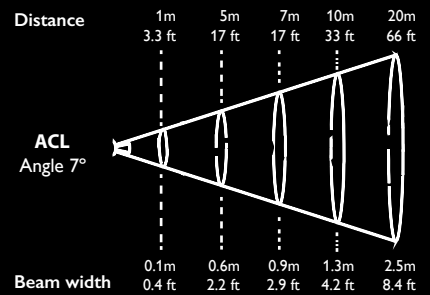

BB&S
LIGHTING PEOPLE
bbslighting.com