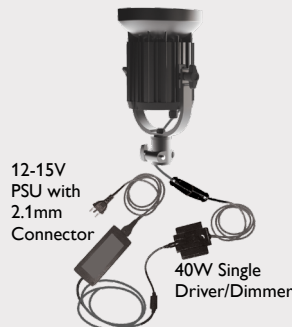

POWER SUPPLY
Architecture/Individual Use