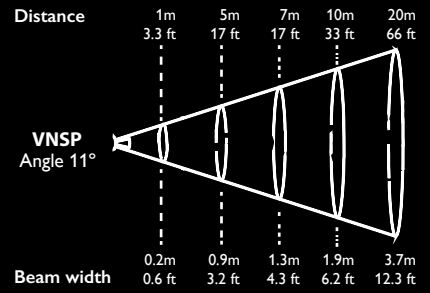

BB&S
LIGHTING PEOPLE
bbslighting.com