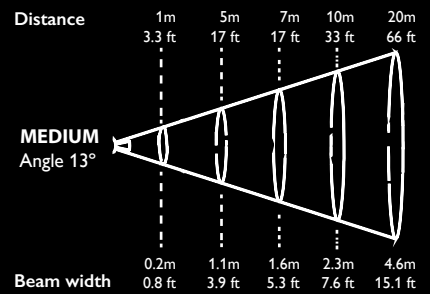

BB&S
LIGHTING PEOPLE
bbslighting.com