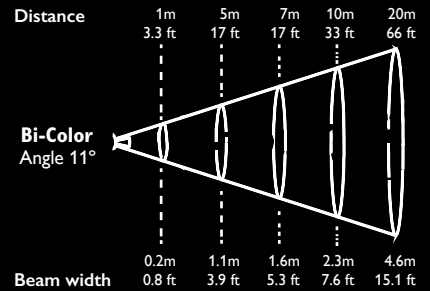

*“Powerful,
beautiful
and easy light
to play with”*

Robert Pontinder

Bi-Color Photometrics

Bi-Color 11°

CBL-1 Bi-colors

Deliver with a 4-pin XLR, 2m cable, TVMP and standard yoke.

Bi-Color 2700°K (without diffuser)					
Distance Feet	3	17	23	33	66
Footcandles	4806	192	98	48	12
Distance Meters	1	5	7	10	20
LUX	51680	2067	1055	517	129

CBL-1 Bi-colors

TLCI is 98 in 2700, 4000° and 5600°K

Bi-Color 4000°K (without diffuser)					
Distance Feet	3	17	23	33	66
Footcandles	6045	242	123	60	15
Distance Meters	1	5	7	10	20
LUX	65000	2600	1327	650	163

Bi-Color 5600°K (without diffuser)					
Distance Feet	3	17	23	33	66
Footcandles	6138	246	125	61	15
Distance Meters	1	5	7	10	20
LUX	66000	2640	1347	660	165

BB&S CBL-1 Bi-Color BEAM DETAILS