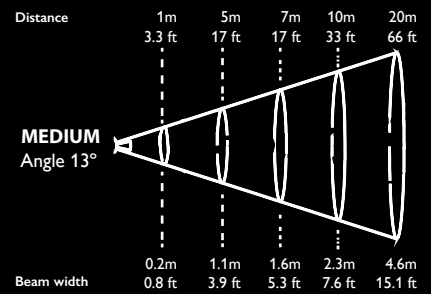

BB&S
LIGHTING PEOPLE

bbslighting.com