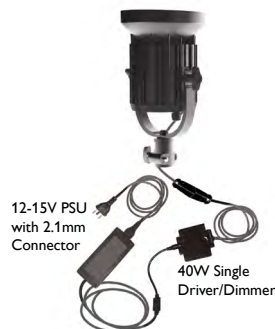

Versatile Operation

CBL-1s deliver with a 3-pin XLR, 2m cable, TVMP and standard yoke. They offer several operating choices.

The BB&S 4-Way Controller runs up to 4 Beamlights individually and is prepared for optional wireless DMX control or built-in DMX 512 RDM in and out and 48V power. It offers full dimming without color shift or flicker and 8- or 16-bit DMX and manual dimming plus strobe. Or user's may choose the optional BB&S 40W Driver/Dimmer with 3-pin XLR connector which can be used with either a PSU or battery. Or the 40W Driver/Dimmer and inline D-Tap cable provide battery operation. Resourceful gaffers can use standard drivers that operate off 12V.

BB&S 4-WAY CONTROLLER Individually Controllable on DMX/RDM or via Push-Button Display

POWER SUPPLY Architecture/Individual Use

STANDARD BATTERY 14.4V DC Operation

CBL-1 Light

Magnetic Ring + Filter

Barndoors