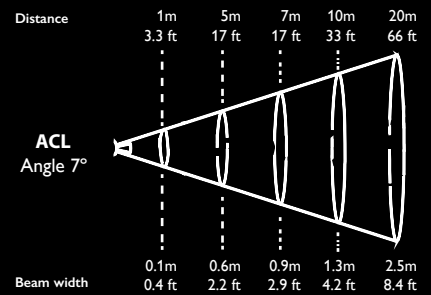

BB&S
LIGHTING PEOPLE

bbslighting.com