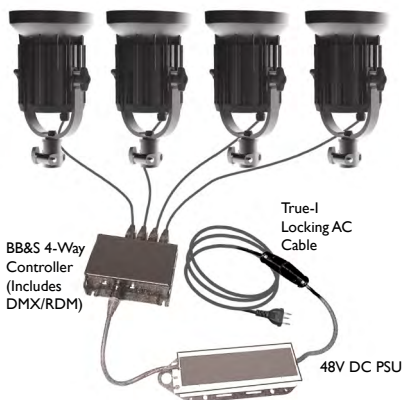

Versatile Operation

CBL-1s deliver with a 3-pin XLR, 2m cable, TVMP and standard yoke. They offer several operating choices.

The BB&S 4-Way Controller runs up to 4 Beamlights individually and is prepared for optional wireless DMX control or built-in DMX 512 RDM in and out and 48V power. It offers full dimming without color shift or flicker and 8- or 16-bit DMX and manual dimming plus strobe. Or user's may choose the optional BB&S 40W Driver/Dimmer with 3-pin XLR connector which can be used with either a PSU or battery. Or the 40W Driver/Dimmer and inline D-Tap cable provide battery operation. Resourceful gaffers can use standard drivers that operate off 12V.

BB&S 4-WAY CONTROLLER Individually Controllable on DMX/RDM or via Push-Button Display

POWER SUPPLY Architecture/Individual Use

STANDARD BATTERY 14.4V DC Operation

CBL-1 Light

Magnetic Ring + Filter

Barndoors