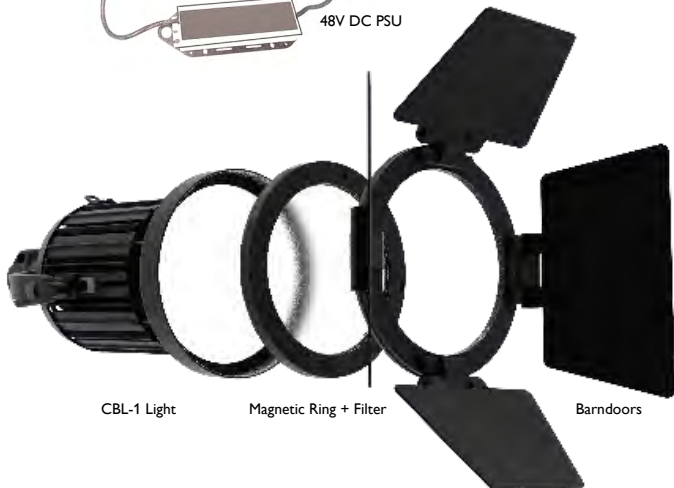

Small & Cost-effective

CBL-1 lights are ideal for news sets and stages requiring consistent lighting and for specialty uses like approximating headlights or mounting up to 30 meters/90 feet overhead—without spill, glare or stray light. Each fixture offers the identical 1.5 kg/3.3-lbs weight and dimensions of (165mm/ 6.5" long, 145mm/ 5.7" diameter), allowing quick repositioning within the same grid brackets or clamps as other CBL-1s. Due to its small size the CBL-1 fits anywhere and in many situations is a valid replacement for key, fill and backlighting where compact punch is needed.

Versatile Operation

CBL-1s deliver with a 3-pin XLR, 2m cable, TVMP and standard yoke. They offer several operating choices.

The BB&S 4-Way Controller runs up to 4 Beamlights individually and is prepared for optional wireless DMX control or built-in DMX 512 RDM in and out and 48V power. It offers full dimming without color shift or flicker and 8- or 16-bit DMX and manual dimming plus strobe. Or user's may choose the optional BB&S 40W Driver/Dimmer with 3-pin XLR connector which can be used with either a PSU or battery. Or the 40W Driver/Dimmer and inline D-Tap cable provide battery operation. Resourceful gaffers can use standard drivers that operate off 12V.

BB&S 4-WAY CONTROLLER Individually Controllable on DMX/RDM or via Push-Button Display

POWER SUPPLY Architecture/Individual Use

STANDARD BATTERY 14.4V DC Operation

CBL-1 Light

Magnetic Ring + Filter

Barndoors