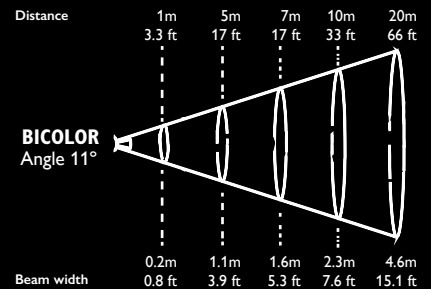

BICOLOR 2x2 Photometrics

BB&S CBL-1 Bicolor 2x2 Unit BEAM DETAILS

2x2 BICOLOR 11°

2x2 BICOLOR 2700°K (without diffuser)					
Distance Feet	3	17	23	33	66
Footcandles	19225	769	392	192	48
Distance Meters	1	5	7	10	20
LUX	206720	8269	4219	2067	517

2x2 BICOLOR 4000°K (without diffuser)					
Distance Feet	3	17	23	33	66
Footcandles	24180	967	493	242	60
Distance Meters	1	5	7	10	20
LUX	260000	10400	5306	2600	650

2x2 BICOLOR 5600°K (without diffuser)					
Distance Feet	3	17	23	33	66
Footcandles	24552	982	501	246	61
Distance Meters	1	5	7	10	20
LUX	264000	10560	5388	2640	660