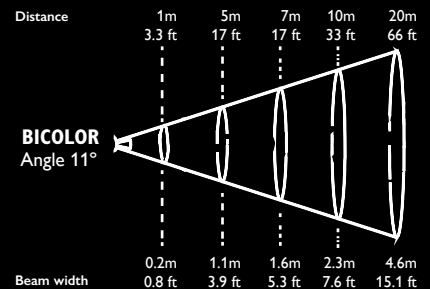

*“Powerful,
beautiful
and easy light
to play with”*

Robert Pontinder

BICOLOR Photometrics

BB&S CBL-1 Bicolor BEAM DETAILS

BICOLOR 11°

CBL-1 Bicolors

deliver with a 4-pin XLR, 2m cable, TVMP and standard yoke.

BICOLOR 2700°K (without diffuser)					
Distance Feet	3	17	23	33	66
Footcandles	4806	192	98	48	12
Distance Meters	1	5	7	10	20
LUX	51680	2067	1055	517	129

CBL-1 Bicolors

TLCI is 98 in 2700, 4000° and 5600°K

BICOLOR 4000°K (without diffuser)					
Distance Feet	3	17	23	33	66
Footcandles	6045	242	123	60	15
Distance Meters	1	5	7	10	20
LUX	65000	2600	1327	650	163

BICOLOR 5600°K (without diffuser)					
Distance Feet	3	17	23	33	66
Footcandles	6138	246	125	61	15
Distance Meters	1	5	7	10	20
LUX	66000	2640	1347	660	165

BB&S 4-WAY CONTROLLER BICOLOR Individually Controllable on DMX/RDM or via Push-Button Display

POWER SUPPLY Architecture/Individual Use

STANDARD BATTERY 14.4V DC Operation

The Light Bridge and CBL-1

BB&S
LIGHTING PEOPLE

bbslighting.com