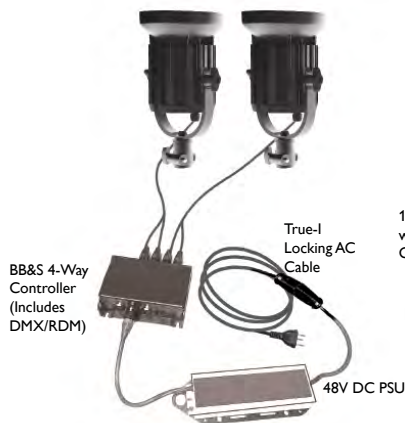

BICOLOR 5600°K (without diffuser)					
Distance Feet	3	17	23	33	66
Footcandles	6138	246	125	61	15
Distance Meters	1	5	7	10	20
LUX	66000	2640	1347	660	165

BB&S 4-WAY CONTROLLER BICOLOR Individually Controllable on DMX/RDM or via Push-Button Display