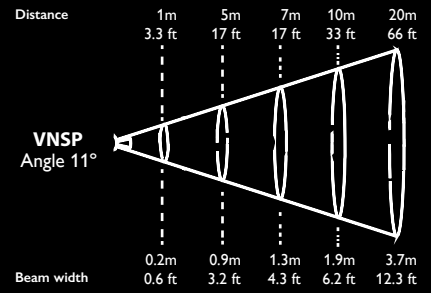

BB&S
LIGHTING PEOPLE

bbslighting.com