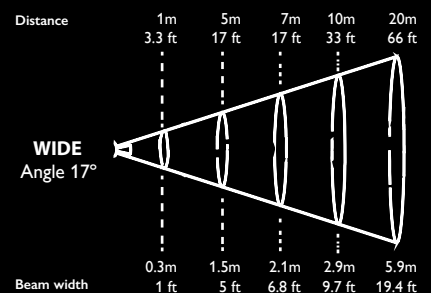

BB&S
LIGHTING PEOPLE

bbslighting.com