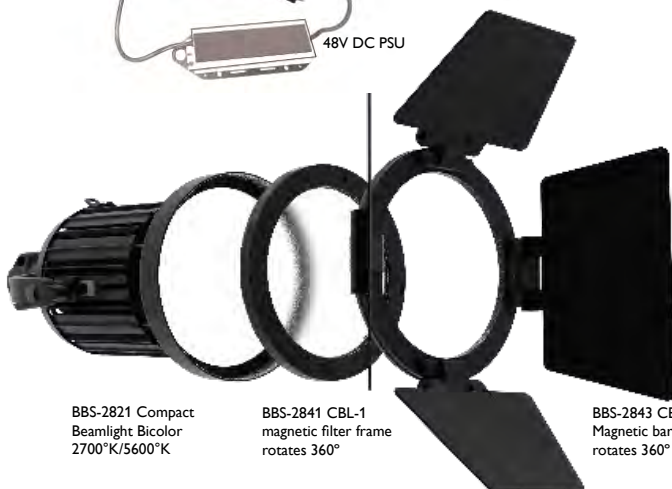

Length:
165mm/6.5"

Diameter:
145mm/5.7"

Weight:
1.5 kg/3.3-lbs

BB&S CBL-1 SPECIFICATIONS

POWER

- Lamphead—1050 mA at 36 V, 41W maximum draw
- With 4-Way Controller (4 single color heads or bicolor 2 heads) 100-270V 50/60 Hz 175W maximum draw
- With Pipeline manual dimmers: 12-14.4V at 3.5 amps

BICOLOR 5600°K (without diffuser)					
Distance Feet	3	17	23	33	66
Footcandles	6138	246	125	61	15
Distance Meters	1	5	7	10	20
LUX	66000	2640	1347	660	165

BB&S 4-WAY CONTROLLER BICOLOR Individually Controllable on DMX/RDM or via Push-Button Display

POWER SUPPLY Architecture/Individual Use

STANDARD BATTERY 14.4V DC Operation

BBS-2821 Compact Beamlight Bicolor 2700°K/5600°K

BBS-2841 CBL-1 magnetic filter frame rotates 360°

BBS-2843 CBL-1 Magnetic barndoor rotates 360°