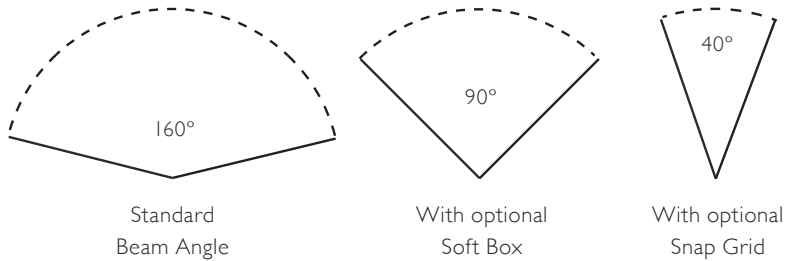

Wide 160° to 40° Light Dispersion Pattern

Product Benefits

- Wide spectrum quality soft light with visually accurate color temperature
- Ultra accurate dimming without color shift even in the last 5%
- Flicker-free performance at any frame rate or shutter angle
- Microprocessor controlled current management for long LED life
- Efficient power management for low power consumption and high reliability

Area 48 Studio 5600°K (98 TLCI Phosphor Panel)

160 Degree Beam Angle						
Distance Feet	3	6	10	12	16	20
Footcandles	385	96	36	22	13	9
Distance Meters	1	2	3	4	5	6
LUX	4147	1037	386	240	139	96

Area 48 Studio 3200°K (98 TLCI Phosphor Panel)

160 Degree Beam Angle						
Distance Feet	3	6	10	12	16	20
Footcandles	361	90	34	21	12	8
Distance Meters	1	2	3	4	5	6
LUX	3882	970	361	225	130	90

Area 48 Studio 5600°K with optional DoPchoice Softbox

Approx. 95 Degree Beam Angle						
Distance Feet	3	6	10	12	16	20
Footcandles	736	184	68	43	25	17
Distance Meters	1	2	3	4	5	6
LUX	7921	1980	737	459	265	184

Area 48 Studio 3200°K with optional DoPchoice Softbox

Approx. 95 Degree Beam Angle						
Distance Feet	3	6	10	12	16	20
Footcandles	657	164	61	38	22	15
Distance Meters	1	2	3	4	5	6
LUX	7070	1767	658	410	237	164

For more information please visit www.bbslighting.com

AREA 48 STUDIO™

www.BBSLighting.com
+1 800.820.6610