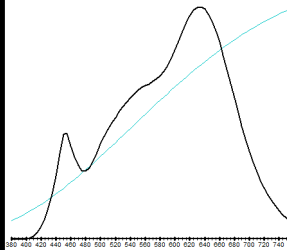

AREA48 2700K 95CRI (027-P215) 1meter : CCT = P2670 (+0.1)
TlCI-2012 : 98 (P2670)

Television Lighting Consistency Index-2012

Sector	Lightness	Chroma	Hue
R	0	0	0
R/Y	0	0	0
Y	0	0	0
Y/G	0	0	0
G	0	0	0
G/C	0	0	0
C	0	0	0
C/B	0	0	0
B	0	0	0
B/M	0	0	++
M	0	0	+
M/R	0	0	0

AREA48 3200K 97CRI 1meter : CCT = P3145 (+0.3)
TlCI-2012 : 98 (P3145)

Television Lighting Consistency Index-2012

Sector	Lightness	Chroma	Hue
R	0	0	0
R/Y	0	0	0
Y	0	0	0
Y/G	0	0	0
G	0	0	0
G/C	0	0	0
C	0	0	0
C/B	0	0	0
B	0	-	0
B/M	0	0	++
M	0	0	+
M/R	0	0	0

AREA48 4300K 95CRI (043-P215) 1meter : CCT = M4265 (+1.0)
TlCI-2012 : 98 (M4265)

Television Lighting Consistency Index-2012

Sector	Lightness	Chroma	Hue
R	0	0	0
R/Y	0	0	0
Y	0	0	0
Y/G	0	0	0
G	0	0	0
G/C	0	0	+
C	0	0	0
C/B	0	0	0
B	0	-	-
B/M	0	0	+
M	0	0	+
M/R	0	0	0

AREA48 5600K 95CRI (956-P215) 1meter : CCT = D5653 (+0.6)
TlCI-2012 : 98 (D5653)

Television Lighting Consistency Index-2012

Sector	Lightness	Chroma	Hue
R	0	0	0
R/Y	0	0	-
Y	0	0	-
Y/G	0	0	0
G	0	0	0
G/C	0	0	0
C	0	0	0
C/B	0	0	-
B	0	-	-
B/M	0	0	0
M	0	0	0
M/R	0	0	0

BB&S

LIGHTING PEOPLE

Area 48 Soft SKU: BBS-2044K

BB&S SALES INTERNATIONAL
sales@brothers-sons.dk
Tel +45 70 27 42 41

BB&S SALES U.S.A.
info@bbslighting.com
Tel 1-800-820-6610

BB&S RENTAL & SALES SUPPORT
info@bbsrentalsupport.com
Tel +46 70 333 78 00

BB&S

LIGHTING PEOPLE
bbslighting.com