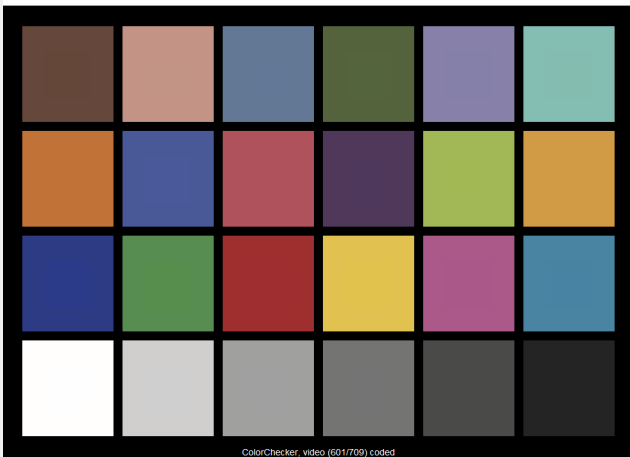

AREA48 4300K 95CRI (043-P215) 1meter : CCT = M4265 (+1.0)
TlCI-2012 : 98 (M4265)

Television Lighting Consistency Index-2012

Sector	Lightness	Chroma	Hue
R	0	0	0
R/Y	0	0	0
Y	0	0	0
Y/G	0	0	0
G	0	0	0
G/C	0	0	+
C	0	0	0
C/B	0	0	0
B	0	-	-
B/M	0	0	+
M	0	0	+
M/R	0	0	0