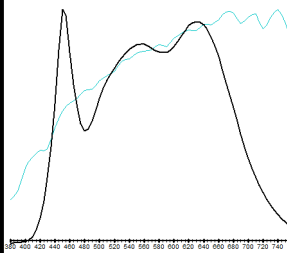

AREA48 2700K 95CRI (027-P215) 1meter : CCT = P2670 (+0.1)
TlCI-2012 : 98 (P2670)

Television Lighting Consistency Index-2012

Sector	Lightness	Chroma	Hue
R	0	0	0
R/Y	0	0	0
Y	0	0	0
Y/G	0	0	0
G	0	0	0
G/C	0	0	0
C	0	0	0
C/B	0	0	0
B	0	0	0
B/M	0	0	++
M	0	0	+
M/R	0	0	0

AREA48 3200K 97CRI 1meter : CCT = P3145 (+0.3)
TlCI-2012 : 98 (P3145)

Television Lighting Consistency Index-2012

Sector	Lightness	Chroma	Hue
R	0	0	0
R/Y	0	0	0
Y	0	0	0
Y/G	0	0	0
G	0	0	0
G/C	0	0	0
C	0	0	0
C/B	0	0	0
B	0	-	0
B/M	0	0	++
M	0	0	+
M/R	0	0	0

AREA48 4300K 95CRI (043-P215) 1meter : CCT = M4265 (+1.0)
TlCI-2012 : 98 (M4265)

Television Lighting Consistency Index-2012

Sector	Lightness	Chroma	Hue
R	0	0	0
R/Y	0	0	0
Y	0	0	0
Y/G	0	0	0
G	0	0	0
G/C	0	0	+
C	0	0	0
C/B	0	0	0
B	0	-	-
B/M	0	0	+
M	0	0	+
M/R	0	0	0

AREA48 5600K 95CRI (956-P215) 1meter : CCT = D5653 (+0.6)
TlCI-2012 : 98 (D5653)

Television Lighting Consistency Index-2012

Sector	Lightness	Chroma	Hue
R	0	0	0
R/Y	0	0	-
Y	0	0	-
Y/G	0	0	0
G	0	0	0
G/C	0	0	0
C	0	0	0
C/B	0	0	-
B	0	-	-
B/M	0	0	0
M	0	0	0
M/R	0	0	0

BB&S

LIGHTING PEOPLE

Area 48 Soft SKU: BBS-2044K

BB&S SALES INTERNATIONAL
sales@brothers-sons.dk
Tel +45 70 27 42 41

BB&S SALES U.S.A.
info@bbslighting.com
Tel 1-800-820-6610

BB&S RENTAL & SALES SUPPORT
info@bbsrentalsupport.com
Tel +46 70 333 78 00

BB&S

LIGHTING PEOPLE
bbslighting.com