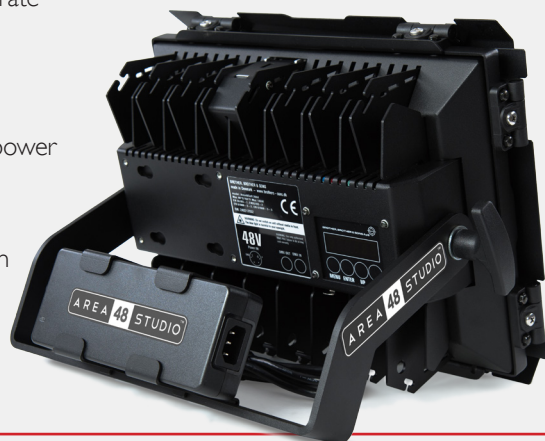

Product Benefits

- Wide spectrum quality soft light with visually accurate color temperature
- Smooth dimming from 100% to 0 with no color shift
- Flicker-free performance at any frame rate or shutter angle
- Microprocessor controlled current management for long LED life
- Efficient power management for low power consumption and high reliability
- Optimized for outstanding skintones
- Simple up/down menu operation button
- Superior quality daylight color
- Extremely lightweight (w/PSU) 3.9-kg/8.6-lbs