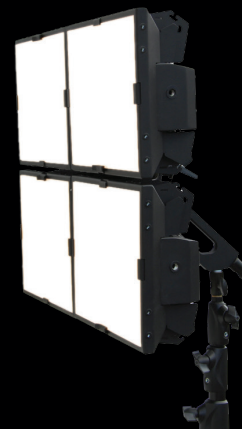

BB&S

LIGHTING PEOPLE

Designed, developed & manufactured in Denmark by Brother, Brother & Sons

AREA 48 SOFT™

The Perfect LED Soft Light

The Area 48 Soft Remote Phosphor LED fixture provides HD-friendly 98 TLCI soft light output, comparable to a 1200 Watt traditional soft light, while drawing only 122 Watts. BB&S' integrated Remote Phosphor technology moves the color providing phosphor panel away from the LEDs, greatly improving color rendering, consistency and light output. Power versatile, they may be run via the Gold Mount battery plate or V-Lock plate or standard AC 100-240V mains. Interchangeable phosphor panels (Chroma Green, 2700°K, 3200°K, 4300°K, 5600°K, 6500°K, Chroma Blue and 10,000°K) are simple to quickly slip into the front of the fixture.

AREA 48 Soft Features

- Chroma Green 525n, 98 TLCI 2700°K, 98 TLCI 3200°K, 98 TLCI 4300°K, 98 TLCI 5600°K, 98 TLCI 6500°K, Chroma Blue and 10,000°K Phosphor Panels
- Extremely high light output
- V-Mount or Gold Mount (AB) battery options
- Wide 160° light dispersion (95° w/optional softbox)
- Flicker-free dimming from 100%-0
- Silent operation (no fan)
- Internal DMX 512 for remote control
- Special effects strobing mode
- Compact and versatile fixture

AREA 48 Soft Ships complete with:

- Easily detachable barndoors
- Angled yoke with 3 1/2" female baby pin TVMP
- Removable power supply and locking AC power cord

Area 48 Soft Remote Dimmer

AREA 48 SOFT SPECIFICATIONS

DIMENSIONS

- W: 36cm / 14"
- H: 28cm / 11"
- D: 13cm / 5"
- Weight: 3.6kg / 7.94 lbs

THERMAL

- Ambient Operating Temperature: 0-40°C / 0-104°F

AREA 48 SOFT
Brackets available to assemble 1x2 or 2x2 Area 48 lights, optional soft boxes and grids