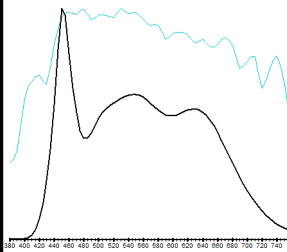

BB&S

LIGHTING PEOPLE

Area 48 Soft SKU: BBS-2044K

BB&S SALES INTERNATIONAL
sales@brothers-sons.dk
Tel +45 70 27 42 41

BB&S SALES U.S.A.
info@bbslighting.com
Tel 1-800-820-6610

BB&S RENTAL & SALES SUPPORT
info@bbsrentalsupport.com
Tel +46 70 333 78 00

BB&S

LIGHTING PEOPLE
bbslighting.com