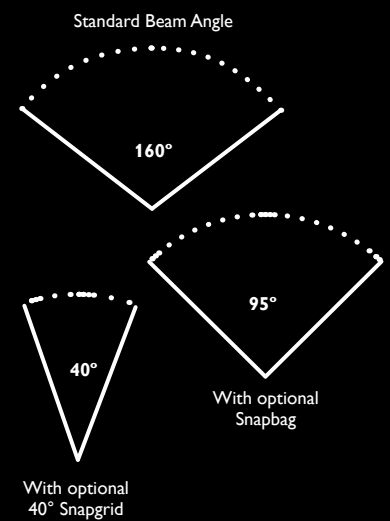

**Wide 160° to 40°
Light Dispersion Pattern**

BB&S SALES INTERNATIONAL
sales@brothers-sons.dk
Tel +45 70 27 42 41

BB&S SALES U.S.A.
info@bbslighting.com
Tel 1-800-820-6610

BB&S RENTAL & SALES SUPPORT
info@bbsrentalsupport.com
Tel +46 70 333 78 00

Area 48 Soft 5600°K (98 TLCI Phosphor Panel)						
Distance Feet	3	6	10	12	16	20
Footcandles	385	96	36	22	13	9
Distance Meters	1	2	3	4	5	6
LUX	4147	1037	386	240	139	96

Area 48 Soft 3200°K (98 TLCI Phosphor Panel)						
Distance Feet	3	6	10	12	16	20
Footcandles	361	90	34	21	12	8
Distance Meters	1	2	3	4	5	6
LUX	3882	970	361	225	130	90

Area 48 Soft 5600°K with optional DoPchoice Softbox						
Distance Feet	3	6	10	12	16	20
Footcandles	736	184	68	43	25	17
Distance Meters	1	2	3	4	5	6
LUX	7921	1980	737	459	265	184

Area 48 Soft 3200°K with optional DoPchoice Softbox						
Distance Feet	3	6	10	12	16	20
Footcandles	657	164	61	38	22	15
Distance Meters	1	2	3	4	5	6
LUX	7070	1767	658	410	237	164

BB&S
LIGHTING PEOPLE
bbslighting.com