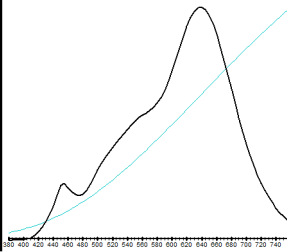

BB&S
LIGHTING PEOPLE
bbslighting.com

AREA48 2700K 95CRI (027-P215) 1meter : CCT = P2670 (+0.1)
 TlCI-2012 : 98 (P2670)

Television Lighting Consistency Index-2012

Sector	Lightness	Chroma	Hue
R	0	0	0
R/Y	0	0	0
Y	0	0	0
Y/G	0	0	0
G	0	0	0
G/C	0	0	0
C	0	0	0
C/B	0	0	0
B	0	0	0
B/M	0	0	++
M	0	0	+
M/R	0	0	0