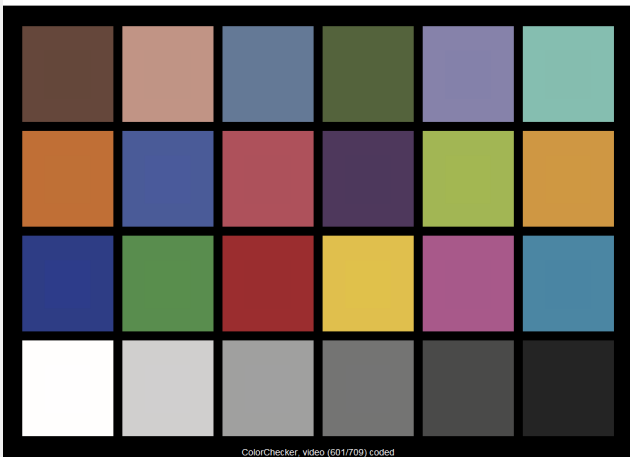

AREA48 5600K 95CRI (956-P215) 1meter : CCT = D5653 (+0.6)
TlCI-2012 : 98 (D5653)

Television Lighting Consistency Index-2012

Sector	Lightness	Chroma	Hue
R	0	0	0
R/Y	0	0	-
Y	0	0	-
Y/G	0	0	0
G	0	0	0
G/C	0	0	0
C	0	0	0
C/B	0	0	-
B	0	-	-
B/M	0	0	0
M	0	0	0
M/R	0	0	0