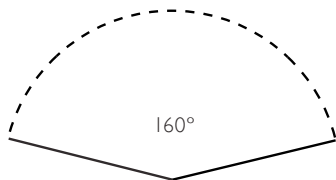

Wide 160° to 40° Light Dispersion Pattern

Standard Beam Angle