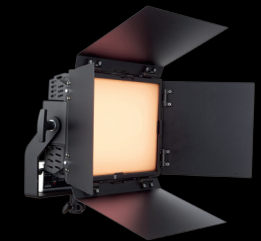

BB&S
SALES U.S.A.

A BB&S Subsidiary Company
info@bbslighting.com
Tel.: 1-800-820-6610
bbslighting.com

BB&S
LIGHTING PEOPLE

International Sales, Head Office,
Distribution & Production
sales@brothers-sons.dk
Tel.: +45 70 27 42 41
brothers-sons.dk

BB&S
RENTAL SUPPORT

A BB&S Subsidiary Company
Rental and Sales
rentalsupport@bbsrentalsupport.com
Tel.: +46 70 333 78 00