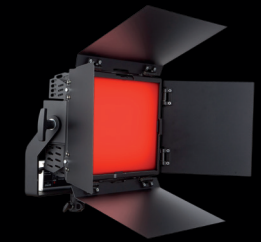

BB&S
SALES U.S.A.

A BB&S Subsidiary Company
info@bbslighting.com
Tel.: 1-800-820-6610
bbslighting.com

BB&S
LIGHTING PEOPLE

International Sales, Head Office,
Distribution & Production
sales@brothers-sons.dk
Tel.: +45 70 27 42 41
brothers-sons.dk

BB&S
RENTAL SUPPORT

A BB&S Subsidiary Company
Rental and Sales
rentalsupport@bbsrentalsupport.com
Tel.: +46 70 333 78 00