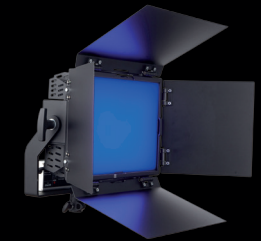

BB&S
SALES U.S.A.

A BB&S Subsidiary Company
info@bbslighting.com
Tel.: 1-800-820-6610
bbslighting.com

BB&S
LIGHTING PEOPLE

International Sales, Head Office,
Distribution & Production
sales@brothers-sons.dk
Tel.: +45 70 27 42 41
brothers-sons.dk

BB&S
RENTAL SUPPORT

A BB&S Subsidiary Company
Rental and Sales
rentalsupport@bbsrentalsupport.com
Tel.: +46 70 333 78 00