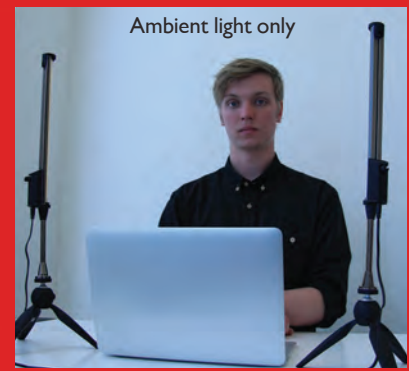

Pipeline Reporter at 50%

THE PIPELINE REPORTER KIT INCLUDES:

- *1 Rugged case for two lights and all accessories*
- *2 weighted adjustable tripods*
- *2 (1') Pipelines with built in dimmers*
- *1 DC Adapter - UK/US/EU/IAU*
- *Power split cable 4' / 120cm*

Ambient light only