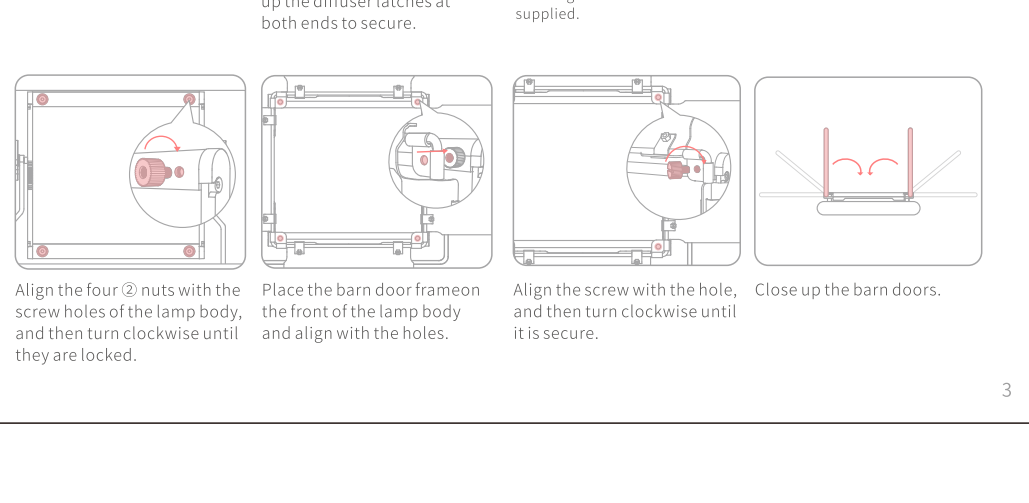

4.Installation steps