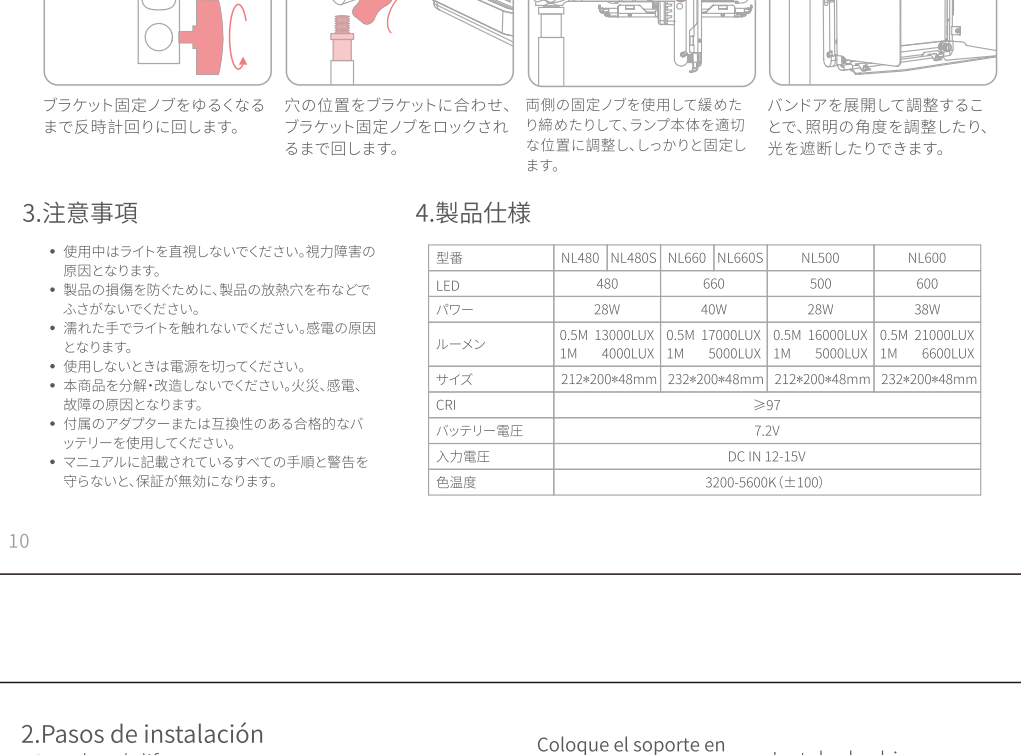

LED Video Light Instruction Manual

Document Information

Version Control

Date	Version number	Description	Issued by
06/29/2021	1.0	LED Video Light Instruction Manual	Neeer*

Contents

English	1
Deutsch	5
日本語	11
Español	13
Português	14
Hollands	17
Duits	20
中文	23

1.Applications

2.Safety Notes

4.Installation steps

1.Funktionen

3.Functions

5.Warning

2.Installationschritte

1.機能紹介

3.Warning

1.機能紹介

2.Etapes d'installation

3.Advertencia

2.Installationschritte

3.注意事項

1.Funciones

1.Fonctions

1.Funzioni

2.Fasi di installazione

3.Avertiment

2.Installatiestappen

3.Avertiment

1.Funcities

Modell	NL480	NL485