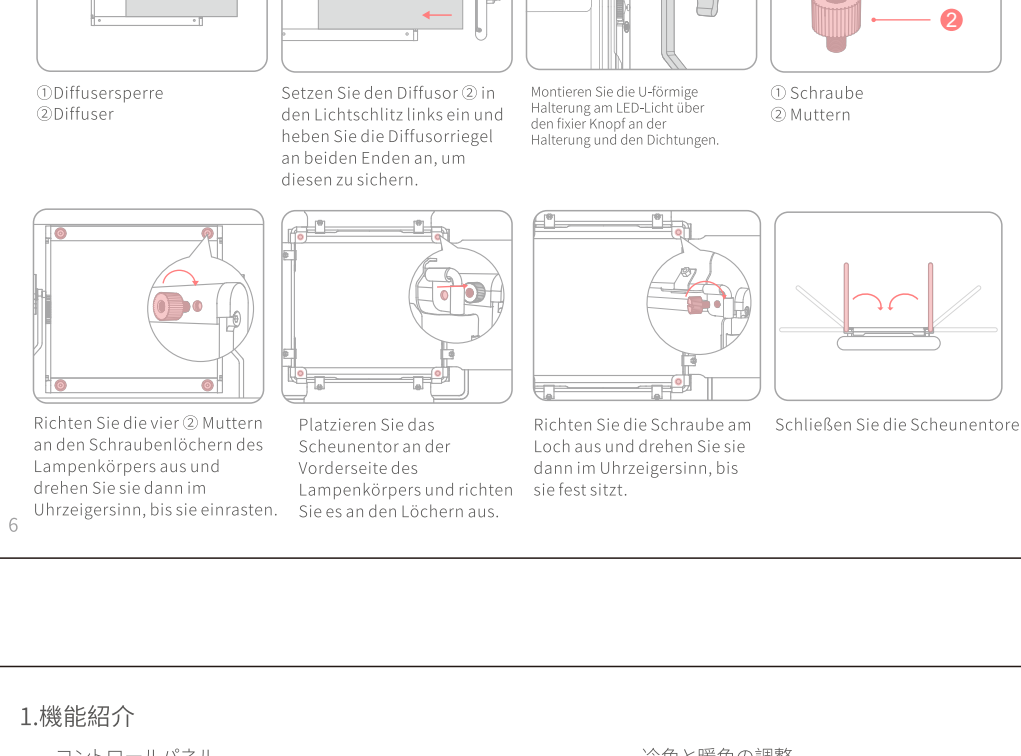

LED Video Light Instruction Manual

Document Information

Version Control

Date	Version number	Description	Issued by
06/29/2021	1.0	LED Video Light Instruction Manual	Neeer*

Contents

English	1
Deutsch	5
日本語	11
Español	13
Português	14
Hollands	17
Duits	20
中文	23

1.Applications

2.Safety Notes

4.Installation steps

1.Funktionen

3.Functions

5.Warning

2.Installationschritte

1.機能紹介

3.Warning

1.機能紹介

2.Etapes d'installation

3.Advertencia

2.Installationschritte

3.注意事項

1.Funciones

1.Fonctions

1.Funzioni

2.Fasi di installazione

3.Avertiment

2.Installatiestappen

3.Avertiment

1.Funcities

Modell	NL480	NL485