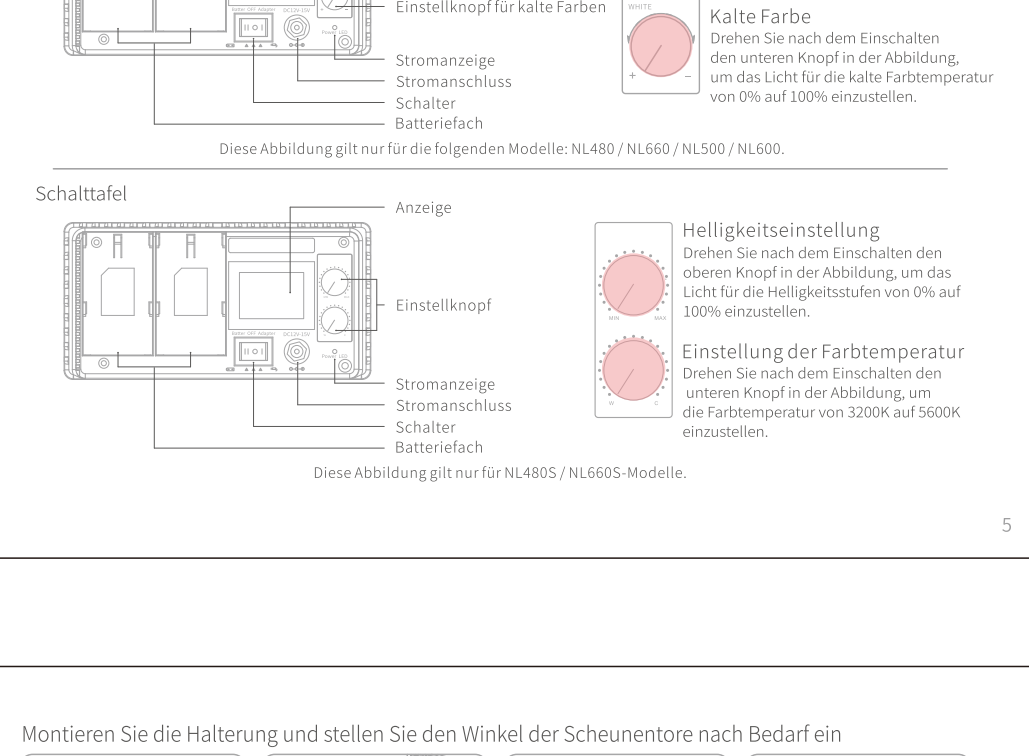

1.Funktionen