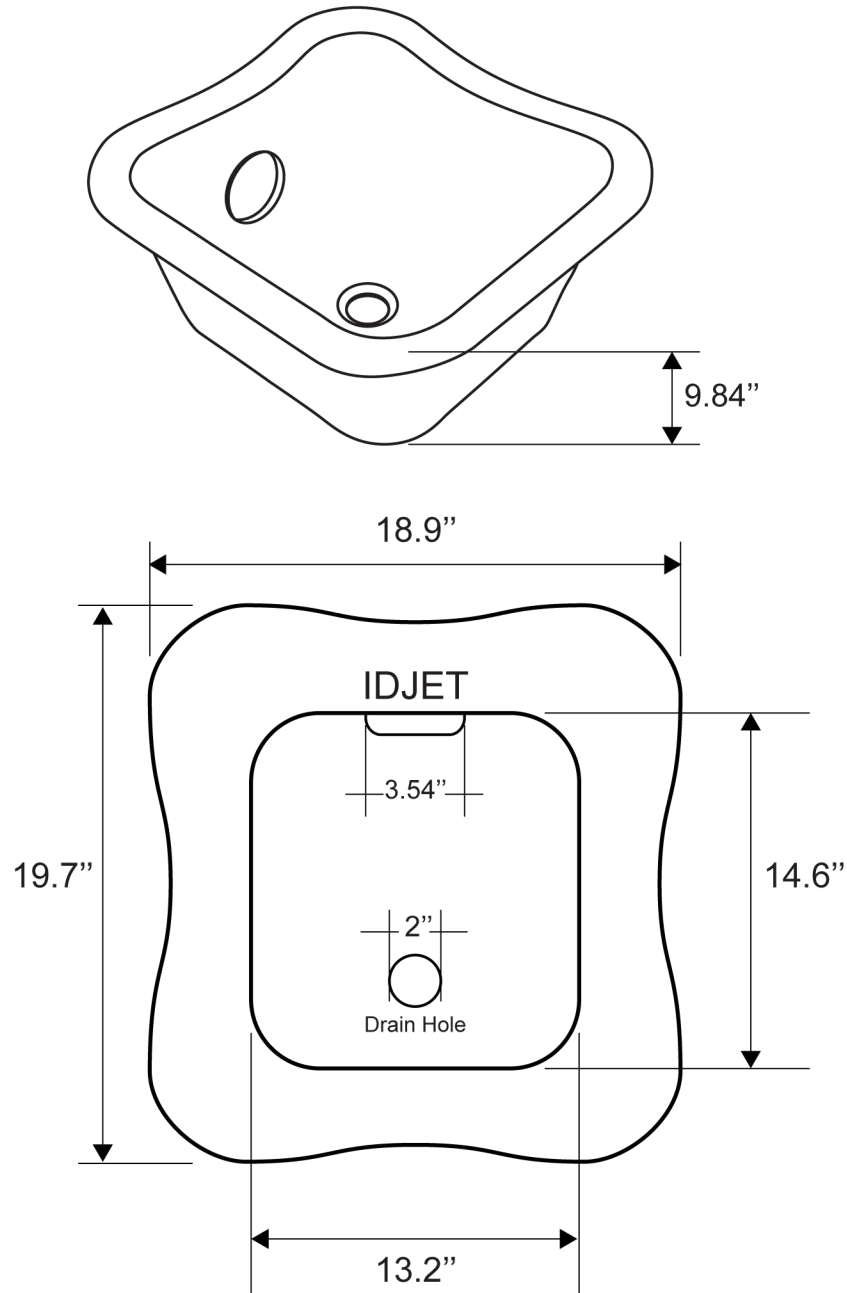

HARD ROCK GLASS BOWL DIMENSIONS

Specifications:

Weight: 36.4 Lb. (16.5 kg.)
Glass Thickness: 0.47"
Bowl Capacity: 5.70 US gal. (21.60 L.)
Dimensions: 18.9" x 19.7" x 9.84"
Drain Hole Diameter: 2"
Jet Hole Diameter: 3.54"

The Dimensions are in inches.