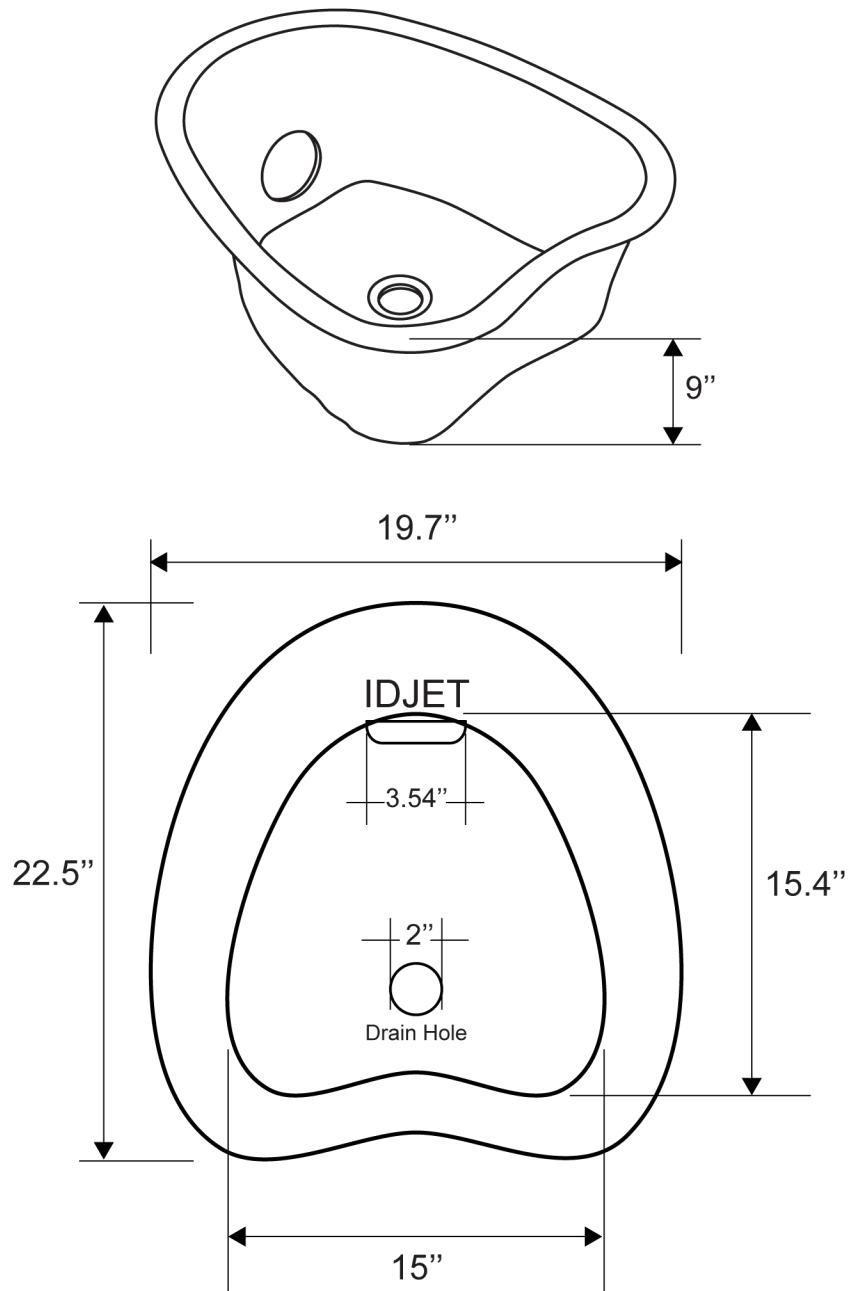

# HEARTSHAPE GLASS BOWL DIMENSIONS

**Specifications:**

Weight: 39 Lb. (17.70 kg.)  
Glass Thickness: 0.47"  
Bowl Capacity: 5.75 US gal. (21.80 L.)  
Dimensions: 19.7" x 22.5" x 9"  
Drain Hole Diameter: 2"  
Jet Hole Diameter: 3.54"

The Dimensions are in inches.