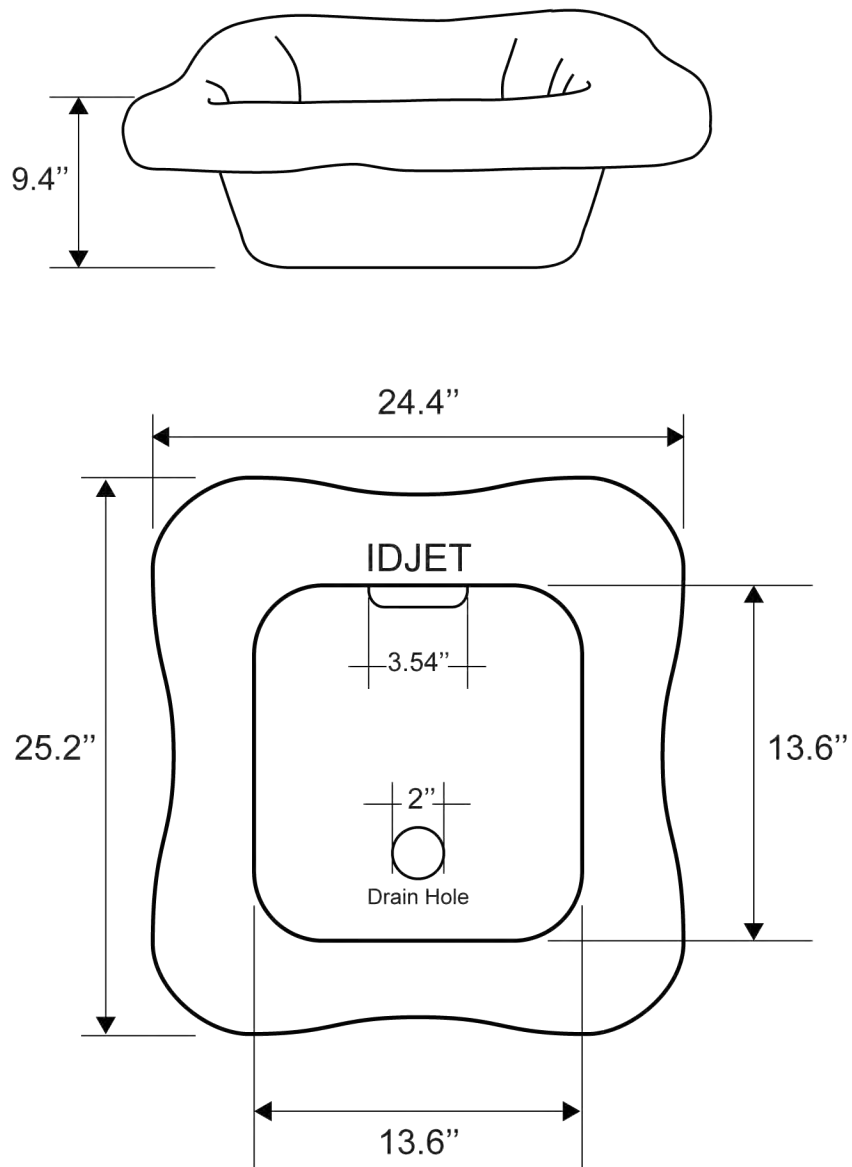

LA FLEUR GLASS BOWL DIMENSIONS

Specifications:

Weight: 45 Lb. (20.42 kg.)
Glass Thickness: 0.47"
Bowl Capacity: 5.25 US gal. (19.90 L.)
Dimensions: 24.4" x 25.2" x 9.4"
Drain Hole Diameter: 2"
Jet Hole Diameter: 3.54"

The Dimensions are in inches.