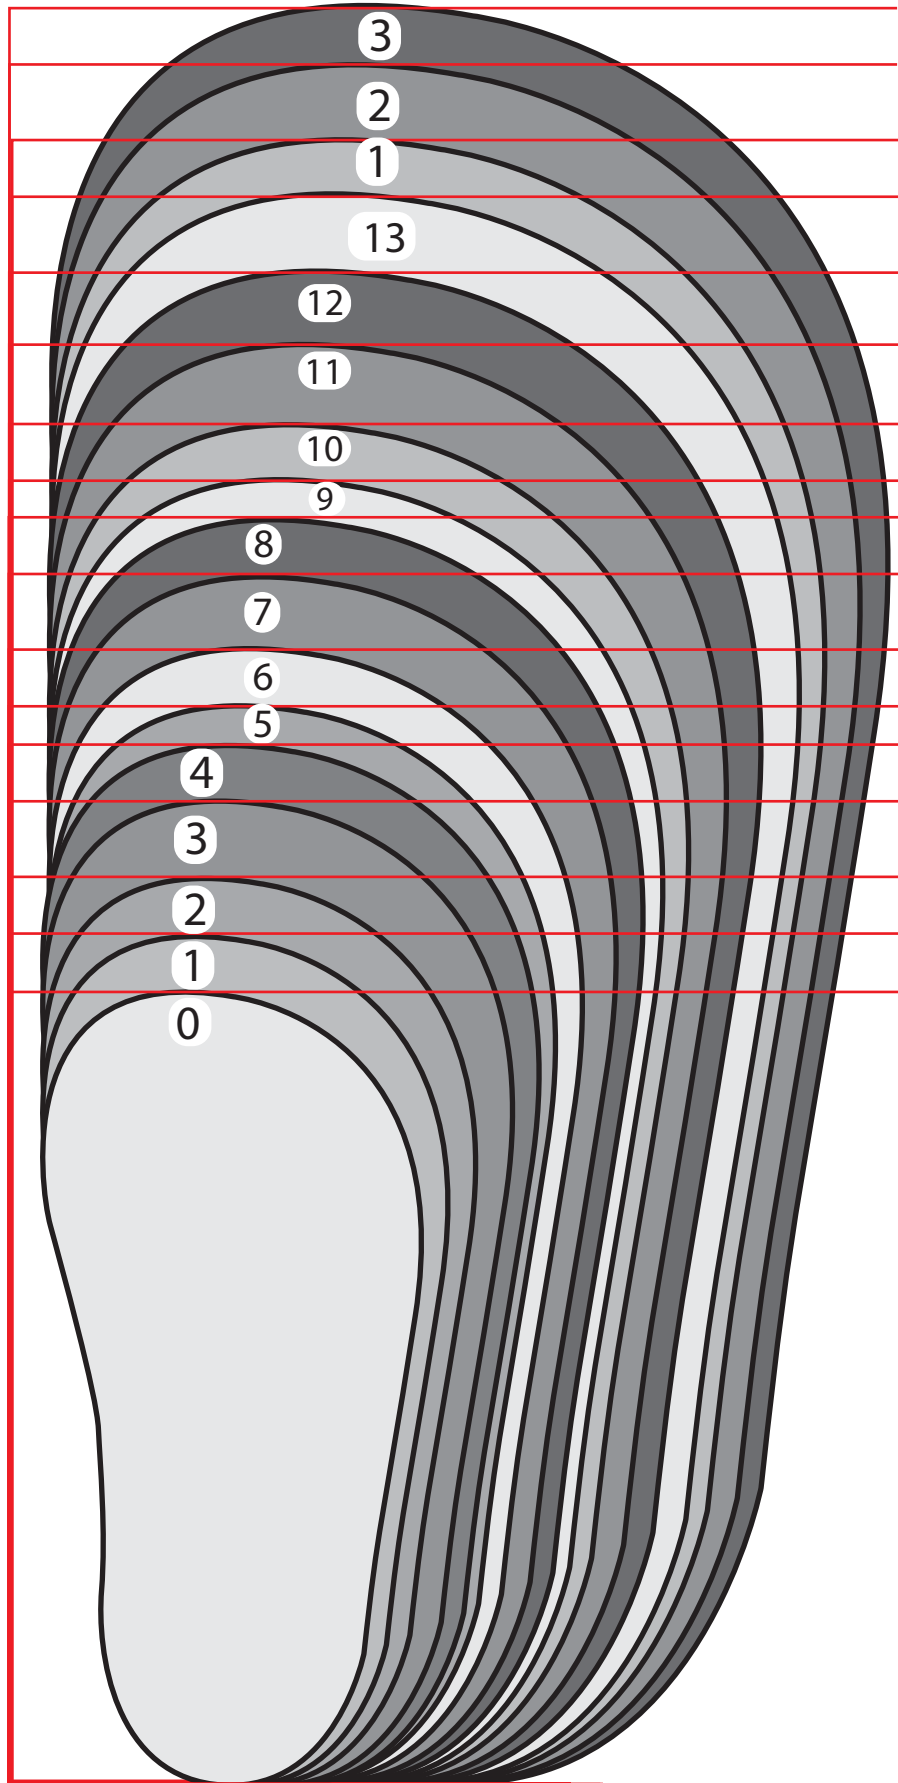

Surfer, Sweetheart, Sharks, Strappy, Swimmer, Sailor & Sea Wee Models

instructions:

- print this page
- **do not scale when printing**
- **print at 100% scale**
- check **15 cm** line scale below to ensure proper printing size
- while standing place child's foot on page
- please choose the size where your toes fit comfortably behind the line
- allow 1 cm

15 cm

Salt Water Shoe Size				
Actual Length of Sole (CM)				
0	1	2	3	4
10.5	11.25	12	13	13.75
5	6	7	8	
14.25	15	16	16.75	
9	10	11	12	
17.25	18	19	20	
13	1	2	3	
21	21.75	22.75	23.5	

THE ORIGINAL
Salt Water[®]
SANDAL

BABY / TODDLER / CHILD / YOUTH SIZING:
ORIGINAL Model Only

the Original model fits a half to full size larger. this sizing chart is to scale for Original model.

15 cm

instructions:

- print this page
- **do not scale when printing**
- **print at 100% scale**
- check 15 cm line scale below to ensure proper printing size
- while standing place child's foot on page
- please choose the size where your toes fit comfortably behind the line
- allow 1 cm

THE ORIGINAL
Salt Water[®]
SANDAL

WOMENS SIZING:

Original, Classic &
Classic Slide
Models Only

instructions:

- print this page
- **do not scale when printing**
- **print at 100% scale**
- check **15 cm** line scale below to ensure proper printing size
- while standing place your foot on page
- please choose the size where your toes fit comfortably behind the line
- allow 1 cm