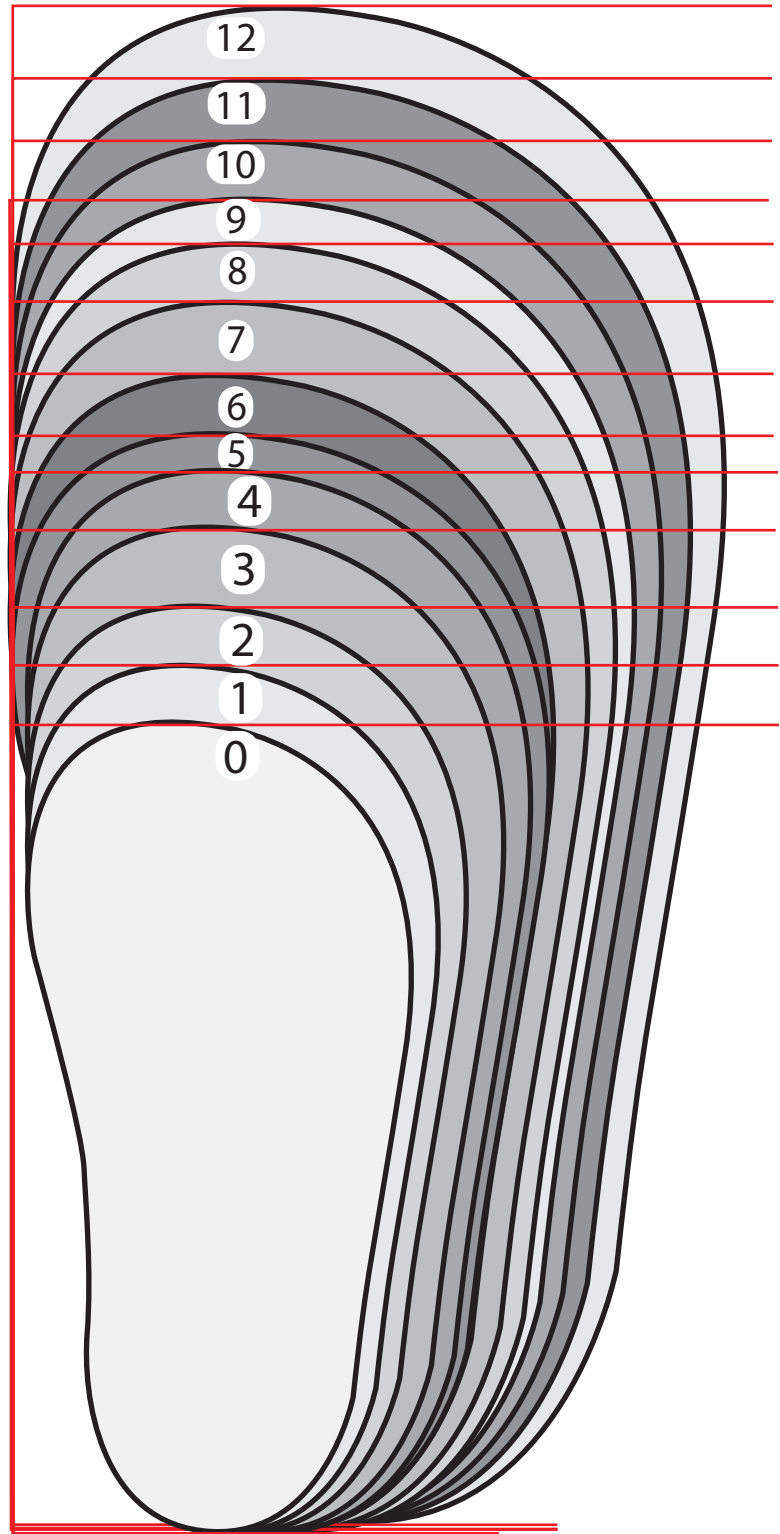

Surfer, Sweetheart, Sharks, Strappy, Swimmer, Sailor & Sea Wee Models

instructions:

- print this page
- **do not scale when printing**
- **print at 100% scale**
- check **15 cm** line scale below to ensure proper printing size
- while standing place child's foot on page
- please choose the size where your toes fit comfortably behind the line
- allow 1 cm

15 cm

Salt Water Shoe Size				
Actual Length of Sole (CM)				
0	1	2	3	4
10.5	11.25	12	13	13.75
5	6	7	8	
14.25	15	16	16.75	
9	10	11	12	
17.25	18	19	20	
13	1	2	3	
21	21.75	22.75	23.5	

THE ORIGINAL
Salt Water[®]
SANDAL

BABY / TODDLER / CHILD / YOUTH SIZING:
ORIGINAL Model Only

the Original model fits a half to full size larger. this sizing chart is to scale for Original model.

15 cm

instructions:

- print this page
- **do not scale when printing**
- **print at 100% scale**
- check 15 cm line scale below to ensure proper printing size
- while standing place child's foot on page
- please choose the size where your toes fit comfortably behind the line
- allow 1 cm

THE ORIGINAL
Salt Water[®]
SANDAL

WOMENS SIZING:

Original, Classic &
Classic Slide
Models Only

instructions:

- print this page
- **do not scale when printing**
- **print at 100% scale**
- check **15 cm** line scale below to ensure proper printing size
- while standing place your foot on page
- please choose the size where your toes fit comfortably behind the line
- allow 1 cm