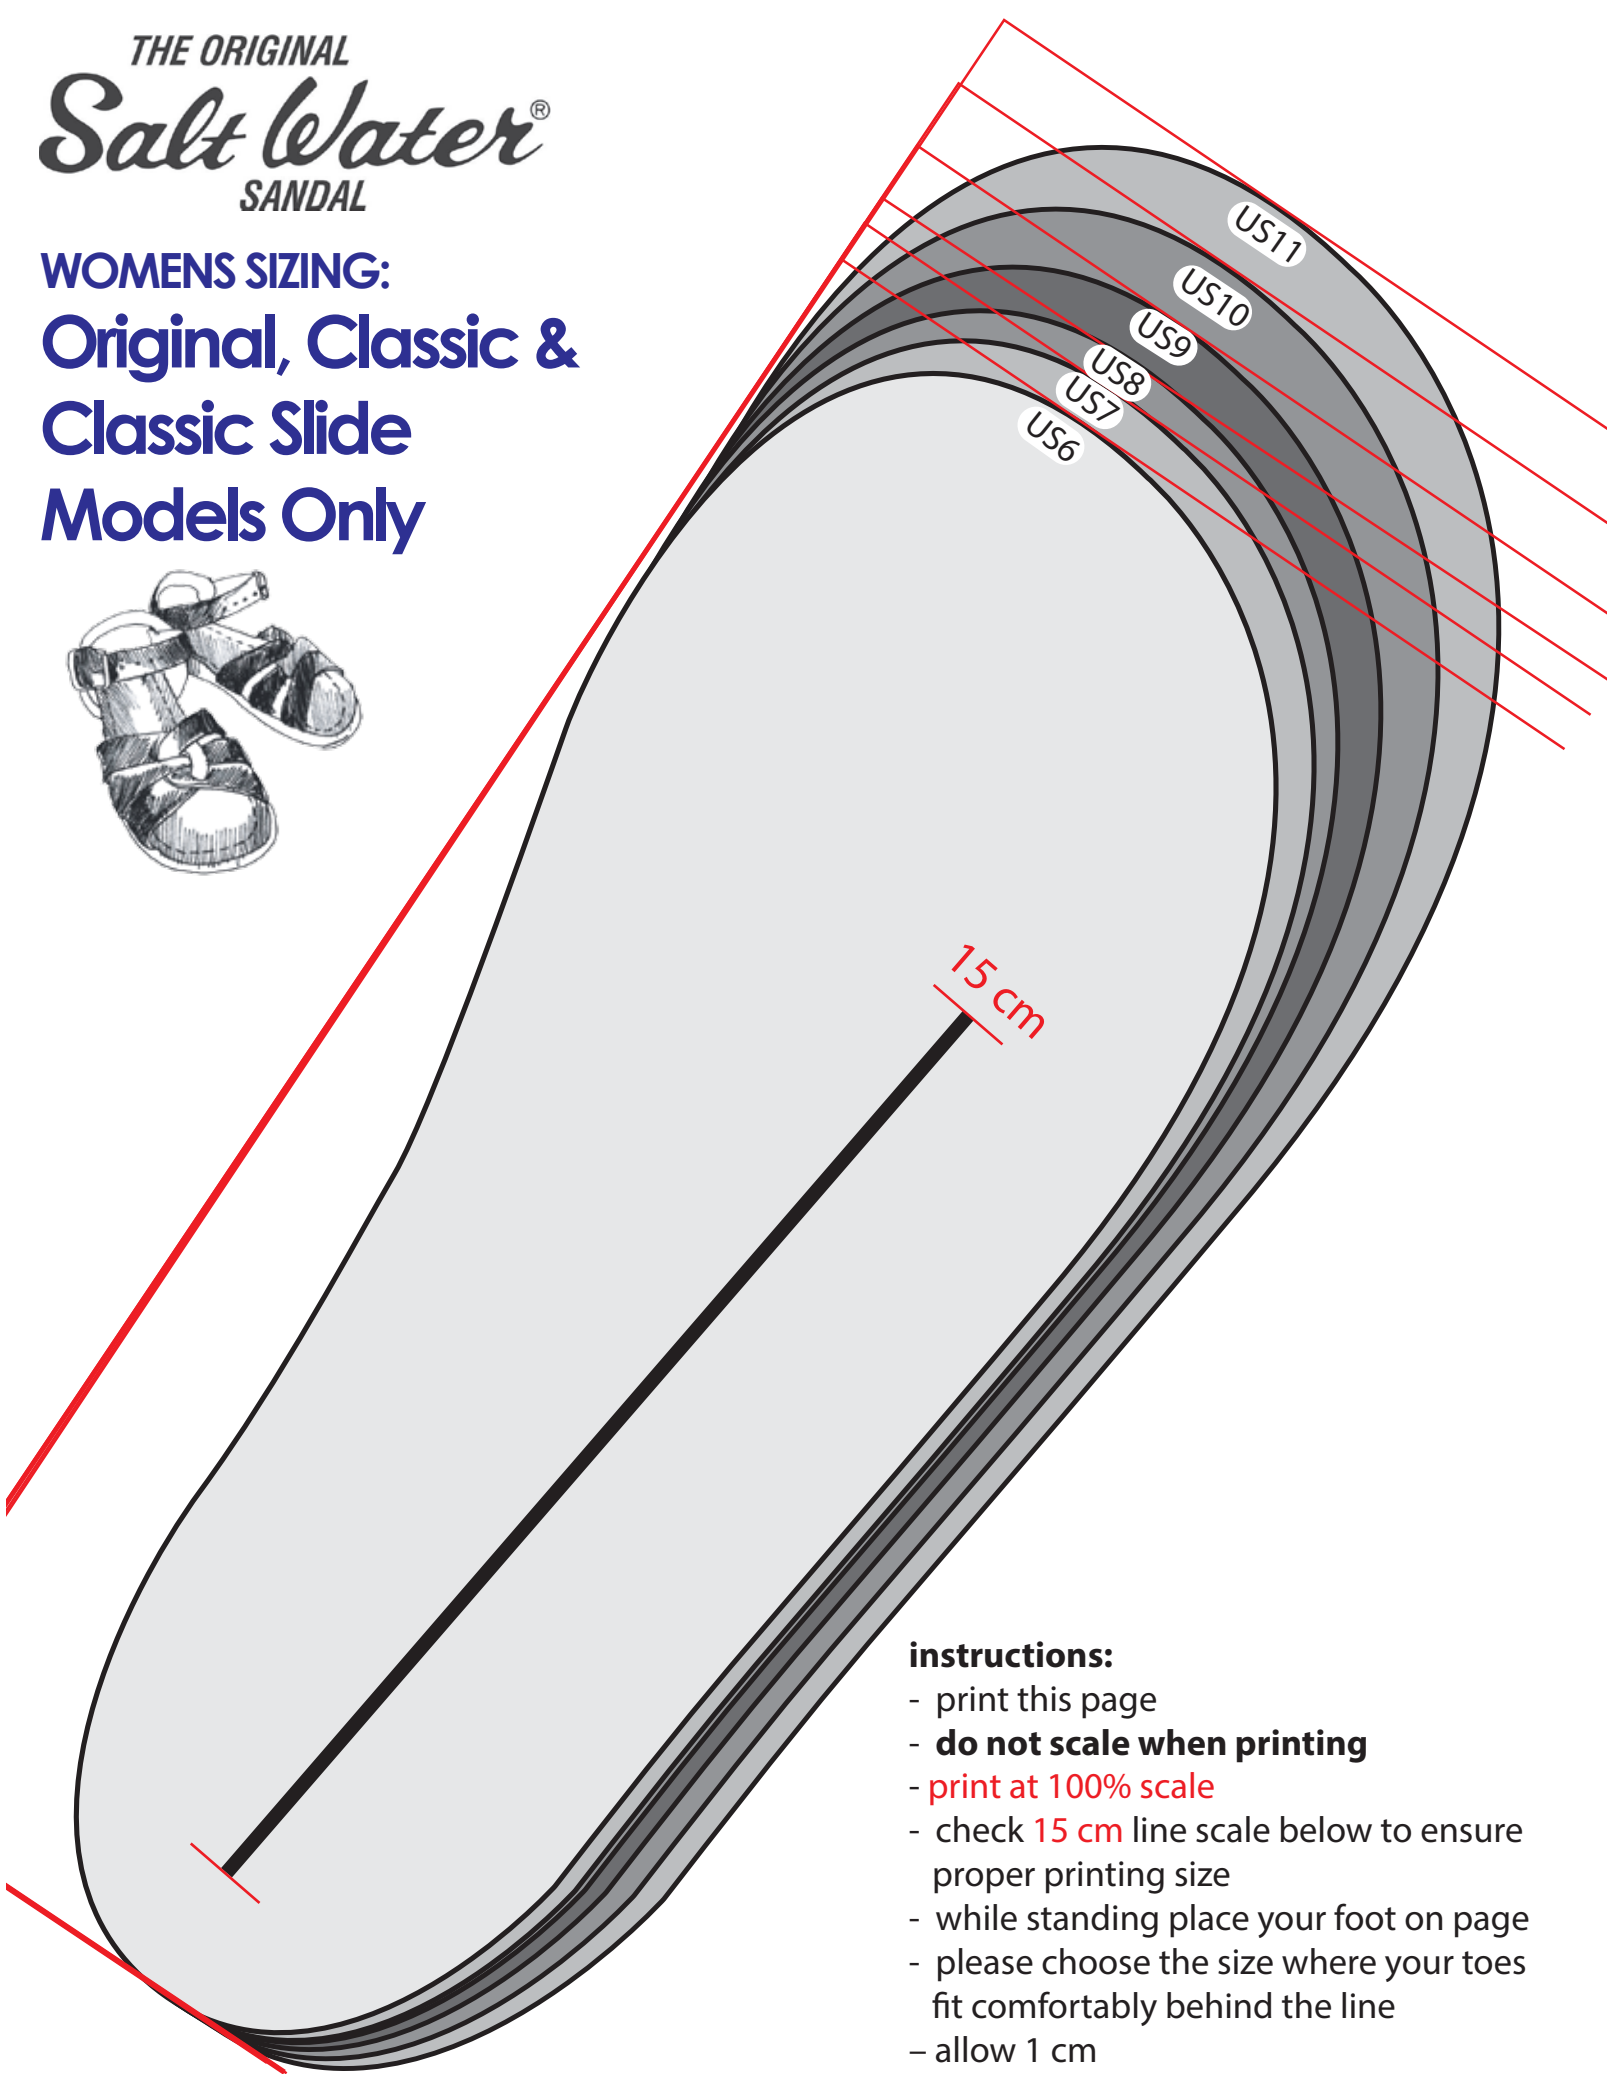

Surfer, Sweetheart, Sharks, Strappy, Swimmer, Sailor & Sea Wee Models

instructions:

- print this page
- **do not scale when printing**
- **print at 100% scale**
- check **15 cm** line scale below to ensure proper printing size
- while standing place child's foot on page
- please choose the size where your toes fit comfortably behind the line
- allow 1 cm

15 cm

Salt Water Shoe Size				
Actual Length of Sole (CM)				
0	1	2	3	4
10.5	11.25	12	13	13.75
5	6	7	8	
14.25	15	16	16.75	
9	10	11	12	
17.25	18	19	20	
13	1	2	3	
21	21.75	22.75	23.5	

THE ORIGINAL
Salt Water[®]
SANDAL

BABY / TODDLER / CHILD / YOUTH SIZING:
ORIGINAL Model Only

the Original model fits a half to full size larger. this sizing chart is to scale for Original model.

15 cm

instructions:

- print this page
- **do not scale when printing**
- **print at 100% scale**
- check 15 cm line scale below to ensure proper printing size
- while standing place child's foot on page
- please choose the size where your toes fit comfortably behind the line
- allow 1 cm

THE ORIGINAL
Salt Water[®]
SANDAL

WOMENS SIZING:

Original, Classic &
Classic Slide
Models Only

instructions:

- print this page
- **do not scale when printing**
- **print at 100% scale**
- check **15 cm** line scale below to ensure proper printing size
- while standing place your foot on page
- please choose the size where your toes fit comfortably behind the line
- allow 1 cm