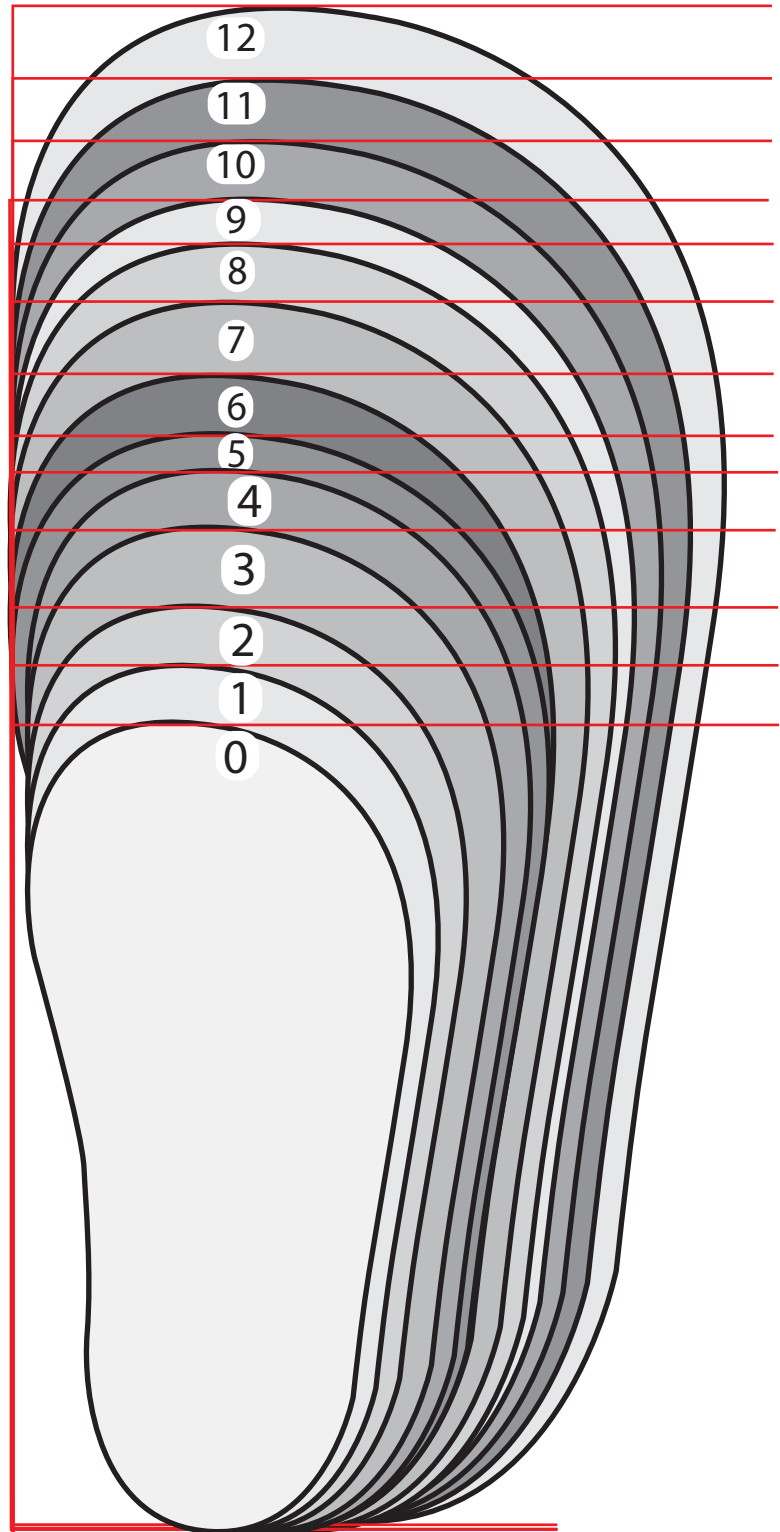

Surfer, Sweetheart, Sharks, Strappy, Swimmer, Sailor & Sea Wee Models

instructions:

- print this page
- **do not scale when printing**
- **print at 100% scale**
- check **15 cm** line scale below to ensure proper printing size
- while standing place child's foot on page
- please choose the size where your toes fit comfortably behind the line
- allow 1 cm

15 cm

Salt Water Shoe Size				
Actual Length of Sole (CM)				
0	1	2	3	4
10.5	11.25	12	13	13.75
5	6	7	8	
14.25	15	16	16.75	
9	10	11	12	
17.25	18	19	20	
13	1	2	3	
21	21.75	22.75	23.5	

THE ORIGINAL
Salt Water[®]
SANDAL

BABY / TODDLER / CHILD / YOUTH SIZING:
ORIGINAL Model Only

the Original model fits a half to full size larger. this sizing chart is to scale for Original model.

15 cm

instructions:

- print this page
- **do not scale when printing**
- **print at 100% scale**
- check 15 cm line scale below to ensure proper printing size
- while standing place child's foot on page
- please choose the size where your toes fit comfortably behind the line
- allow 1 cm

THE ORIGINAL
Salt Water[®]
SANDAL

WOMENS SIZING:

**Original, Classic &
Classic Slide
Models Only**

the Original model fits a half to full size larger. this sizing chart is to scale for Original model.

instructions: