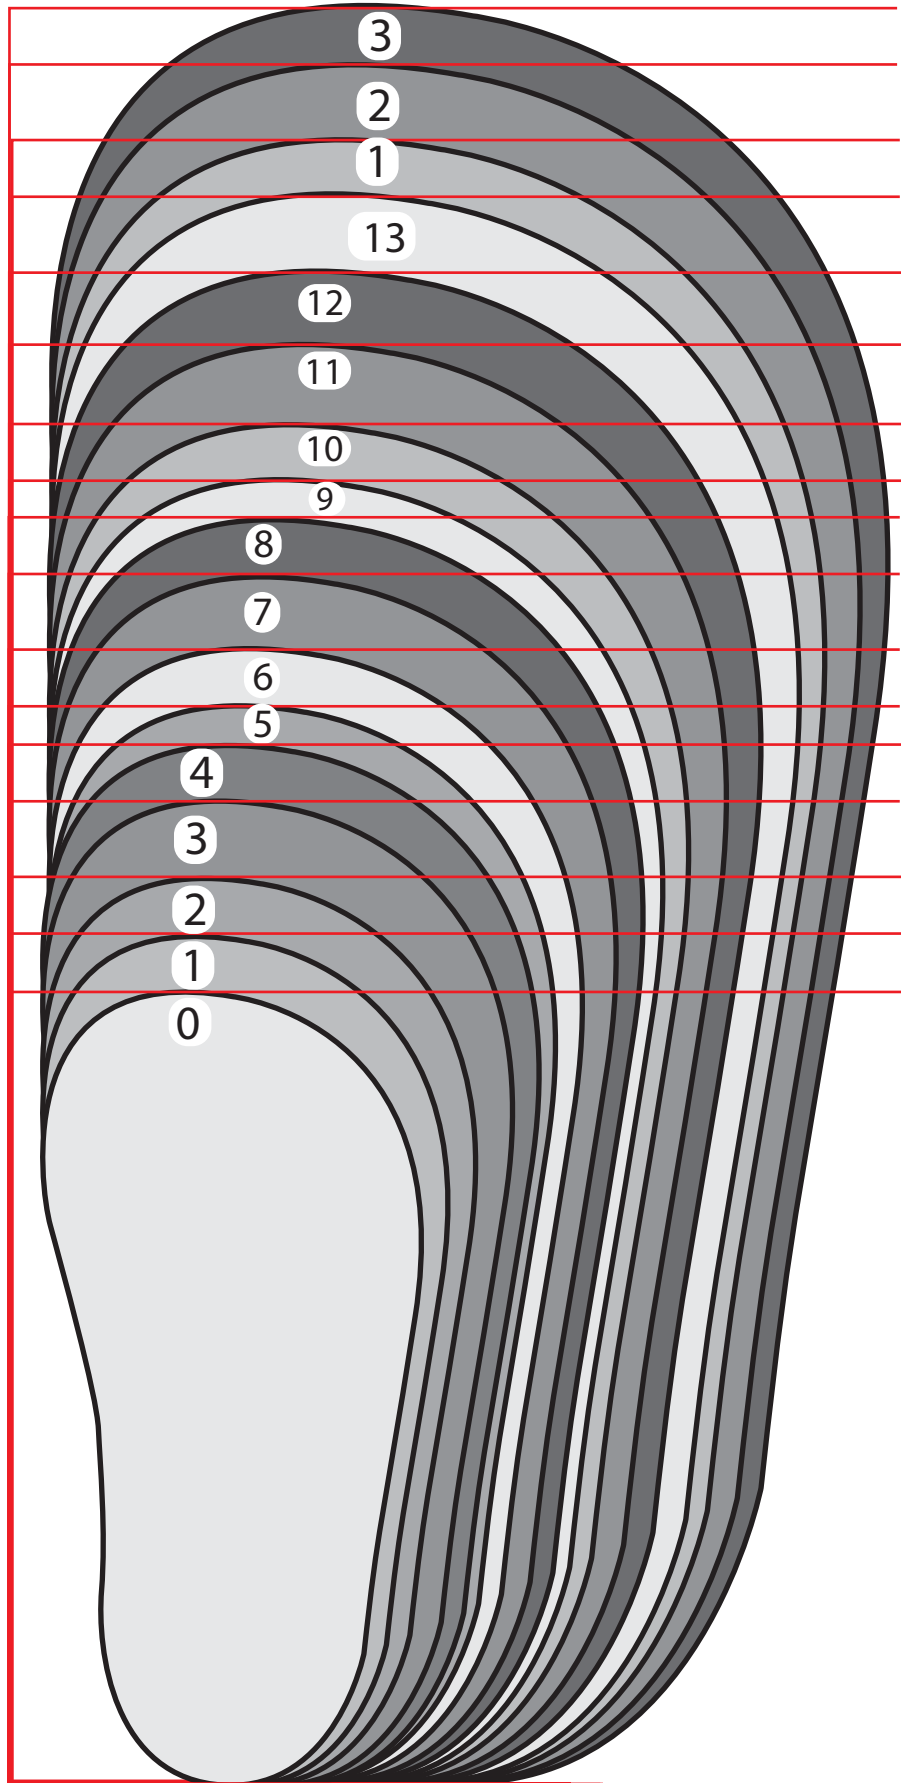

Surfer, Sweetheart, Sharks, Strappy, Swimmer, Sailor & Sea Wee Models

instructions:

- print this page
- **do not scale when printing**
- **print at 100% scale**
- check **15 cm** line scale below to ensure proper printing size
- while standing place child's foot on page
- please choose the size where your toes fit comfortably behind the line
- allow 1 cm

15 cm

Salt Water Shoe Size				
Actual Length of Sole (CM)				
0	1	2	3	4
10.5	11.25	12	13	13.75
5	6	7	8	
14.25	15	16	16.75	
9	10	11	12	
17.25	18	19	20	
13	1	2	3	
21	21.75	22.75	23.5	

THE ORIGINAL
Salt Water[®]
SANDAL

BABY / TODDLER / CHILD / YOUTH SIZING:
ORIGINAL Model Only

the Original model fits a half to full size larger. this sizing chart is to scale for Original model.

15 cm

instructions:

- print this page
- **do not scale when printing**
- **print at 100% scale**
- check 15 cm line scale below to ensure proper printing size
- while standing place child's foot on page
- please choose the size where your toes fit comfortably behind the line
- allow 1 cm

THE ORIGINAL
Salt Water[®]
SANDAL

WOMENS SIZING:

**Original, Classic &
Classic Slide
Models Only**

the Original model fits a half to full size larger. this sizing chart is to scale for Original model.

instructions: