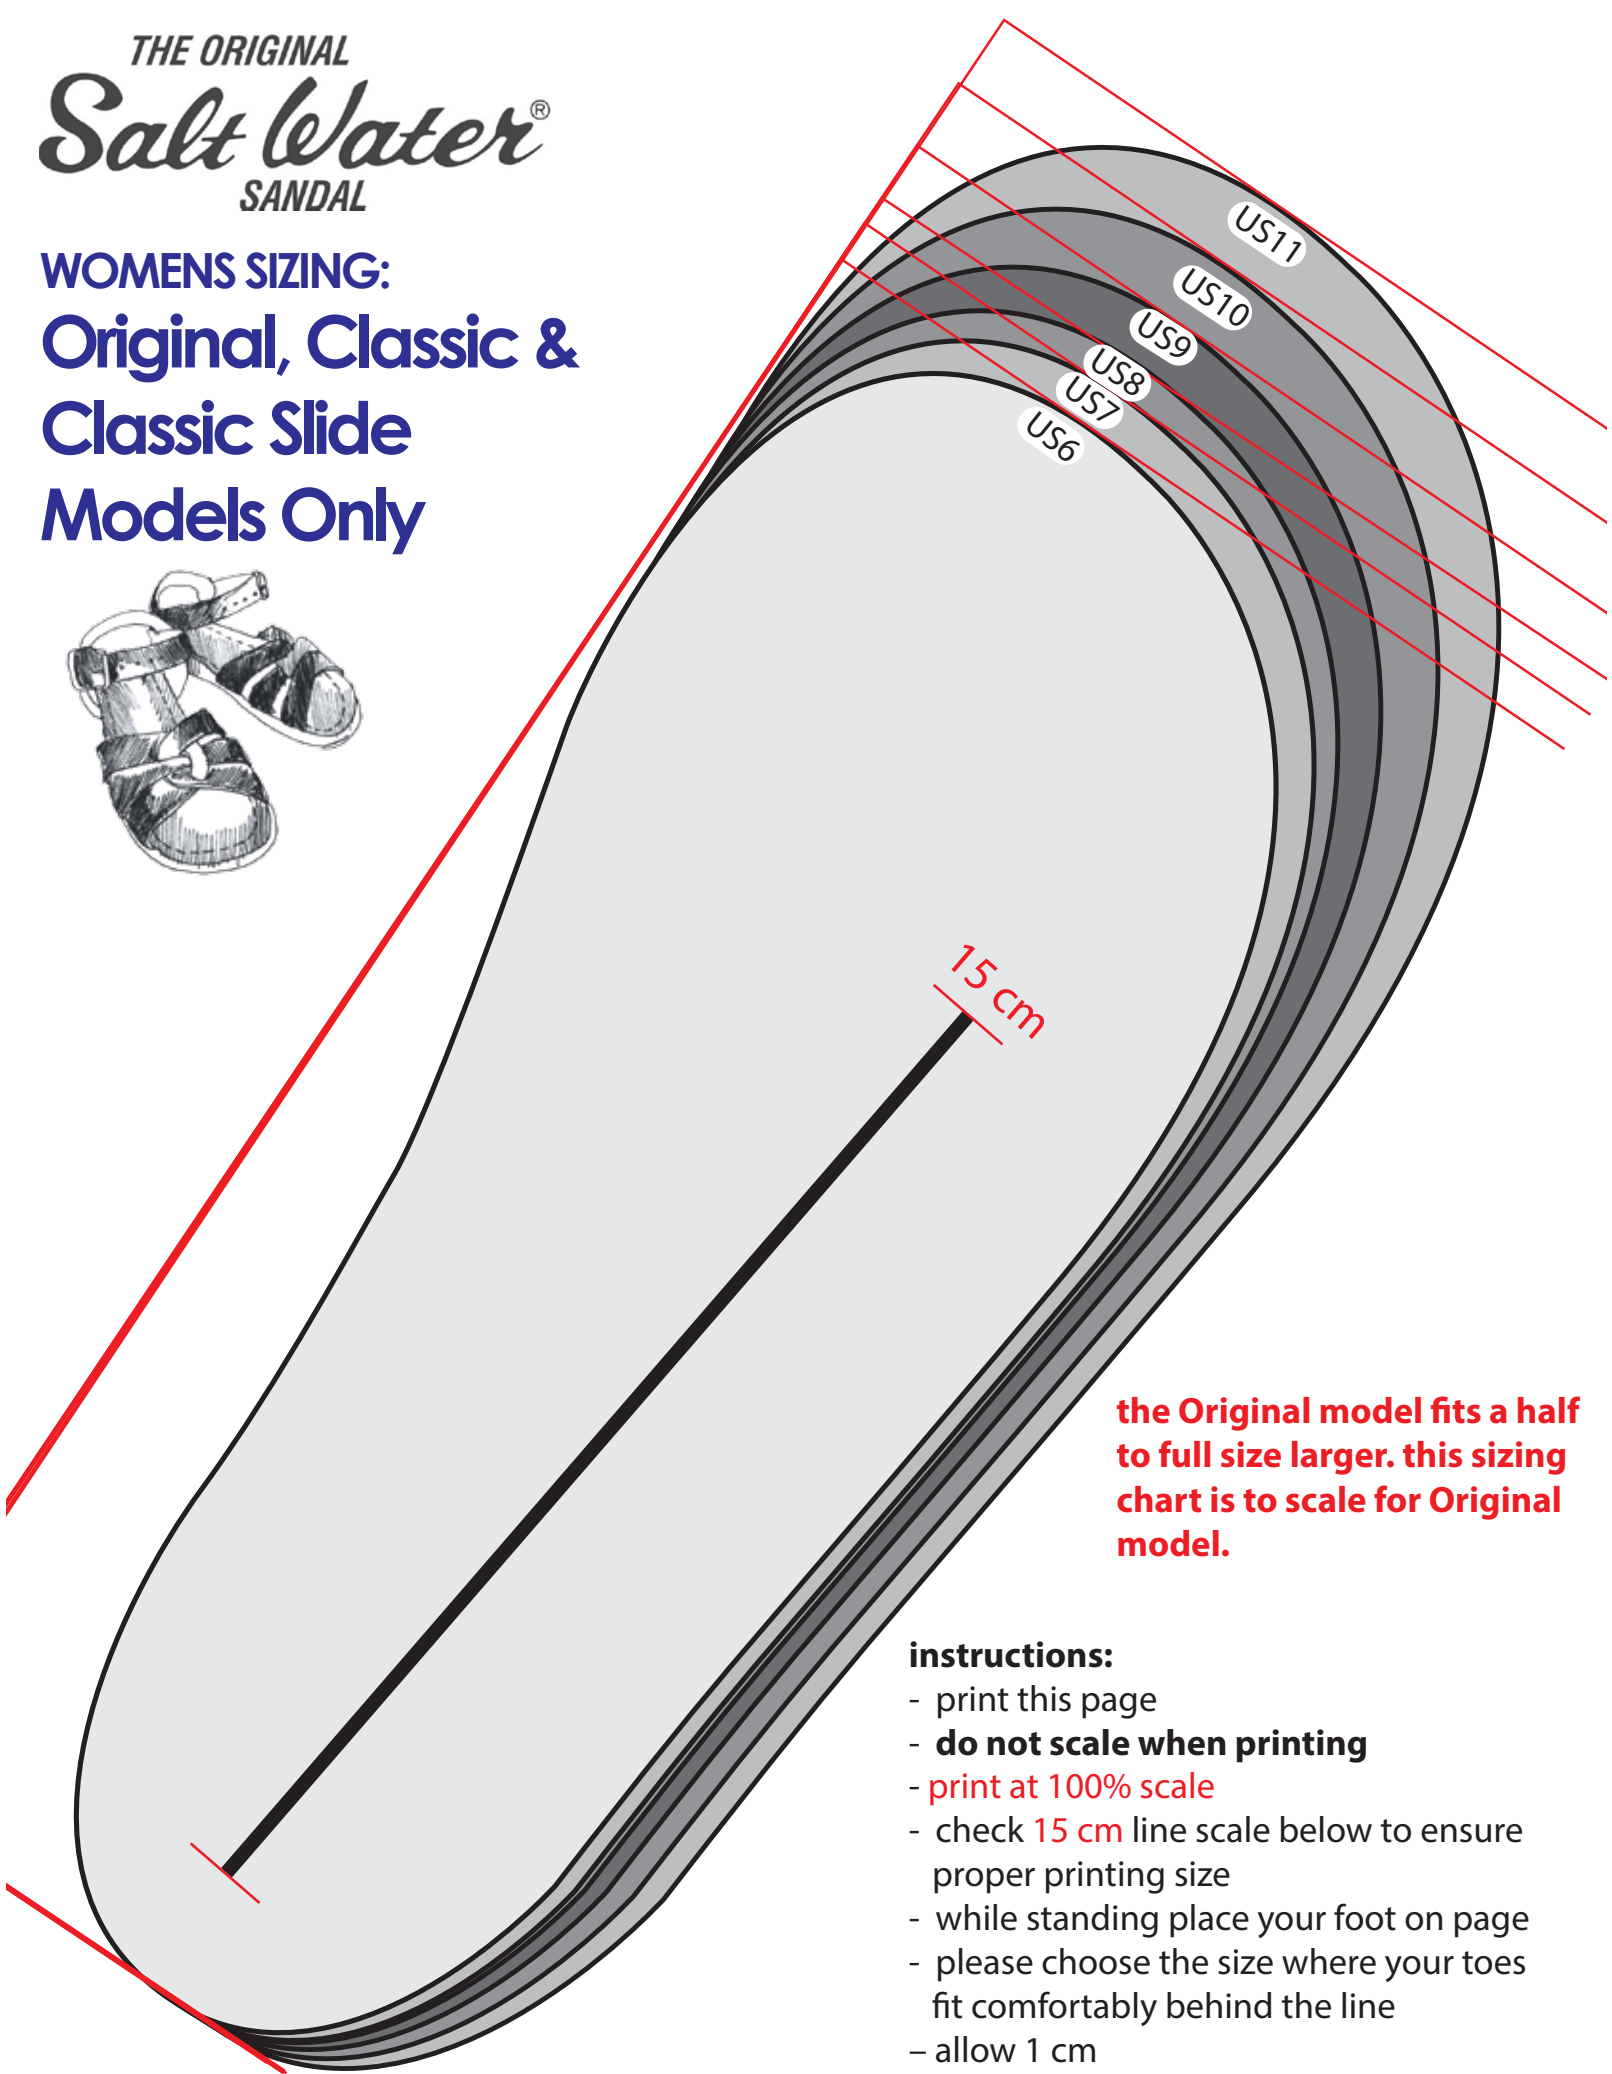

Surfer, Sweetheart, Sharks, Strappy, Swimmer, Sailor & Sea Wee Models

instructions:

- print this page
- **do not scale when printing**
- **print at 100% scale**
- check **15 cm** line scale below to ensure proper printing size
- while standing place child's foot on page
- please choose the size where your toes fit comfortably behind the line
- allow 1 cm

15 cm

Salt Water Shoe Size				
Actual Length of Sole (CM)				
0	1	2	3	4
10.5	11.25	12	13	13.75
5	6	7	8	
14.25	15	16	16.75	
9	10	11	12	
17.25	18	19	20	
13	1	2	3	
21	21.75	22.75	23.5	

THE ORIGINAL
Salt Water[®]
SANDAL

BABY / TODDLER / CHILD / YOUTH SIZING:
ORIGINAL Model Only

the Original model fits a half to full size larger. this sizing chart is to scale for Original model.

15 cm

instructions:

- print this page
- **do not scale when printing**
- **print at 100% scale**
- check 15 cm line scale below to ensure proper printing size
- while standing place child's foot on page
- please choose the size where your toes fit comfortably behind the line
- allow 1 cm

THE ORIGINAL
Salt Water[®]
SANDAL

WOMENS SIZING:

**Original, Classic &
Classic Slide
Models Only**

the Original model fits a half to full size larger. this sizing chart is to scale for Original model.

instructions: