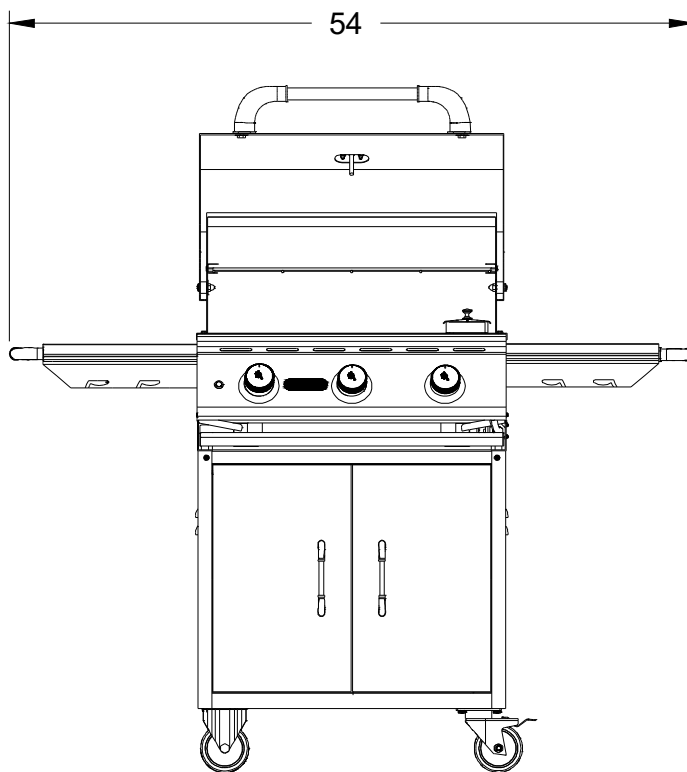

SPEC SHEET
STEER PREMIUM GRILL WITH CART
ITEM# 69101 LIQUID PROPANE GAS
ITEM# 69102 NATURAL GAS

ALL DIMENSIONS ARE IN INCHES