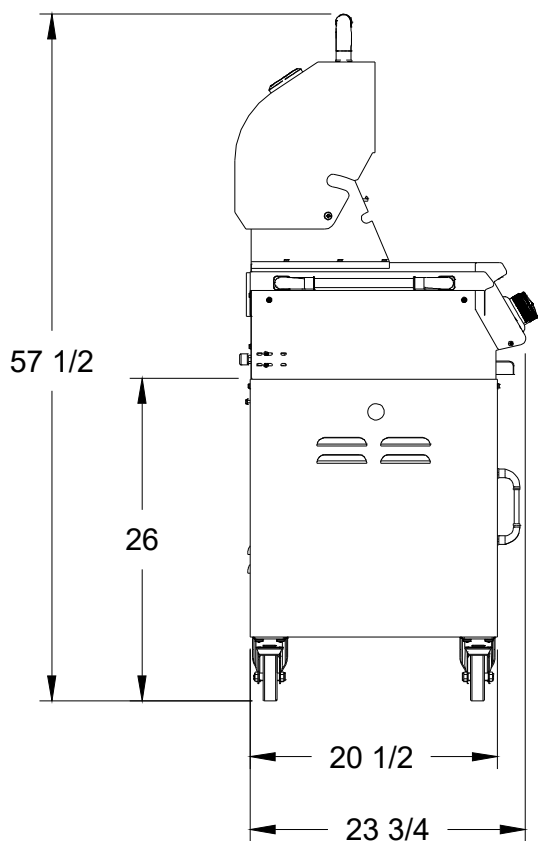

SPEC SHEET
STEER PREMIUM GRILL WITH CART
ITEM# 69101 LIQUID PROPANE GAS
ITEM# 69102 NATURAL GAS

ALL DIMENSIONS ARE IN INCHES