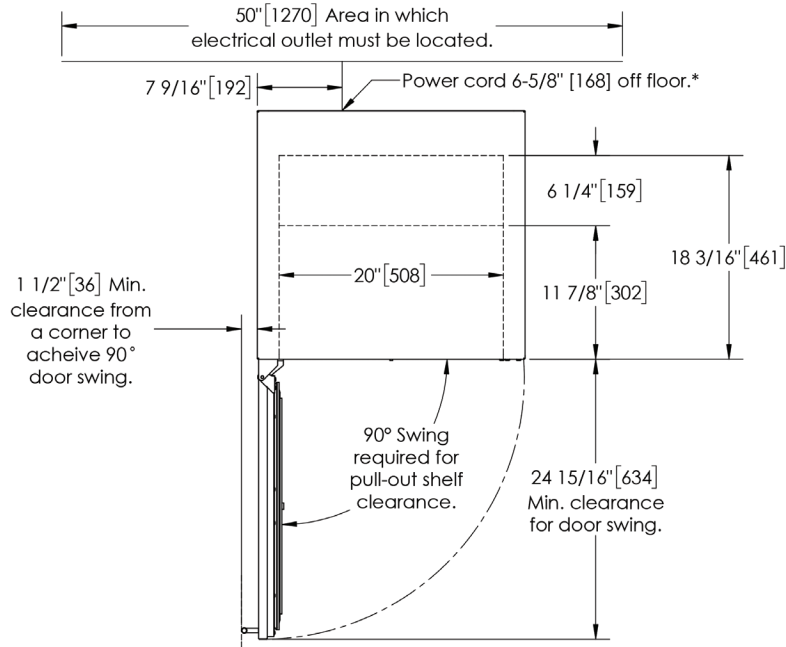

Installation Notes: To achieve 24" install depth, place electrical connection adjacent to the installation cavity.

ACCESSORIES

MODEL NOS.	DESCRIPTION
(L)	Factory Installed Lock
66736	Caster Kit for HP24/HC24/HA24 models
RS-24-24D	Divider Shelf for HP24/HC24/HA24 models

Perlick accessories are available for purchase through an authorized Perlick dealer. For a full list of accessories and to find a dealer near you, visit perlick.com.

24" C-SERIES
Refrigerator

CUSTOMER MODEL NUMBER	REGULATORY MODEL NUMBER	Hinge Side	Lock
HC24RB-4-1L	HC24RB4C-00-SLS0R	Left	No
HC24RB-4-1R	HC24RB4C-00-SRS0R	Right	No
HC24RB-4-2L	HC24RB4C-00-PL00R	Left	No
HC24RB-4-2R	HC24RB4C-00-PR00R	Right	No
HC24RB-4-3L	HC24RB4C-00-TLS0R	Left	No
HC24RB-4-3R	HC24RB4C-00-TRS0R	Right	No
HC24RB-4-4L	HC24RB4C-00-RL00R	Left	No
HC24RB-4-4R	HC24RB4C-00-RR00R	Right	No
HC24RB-4-1LL	HC24RB4C-00-SLSLR	Left	Yes
HC24RB-4-1RL	HC24RB4C-00-SRSLR	Right	Yes
HC24RB-4-2LL	HC24RB4C-00-PL0LR	Left	Yes
HC24RB-4-2RL	HC24RB4C-00-PR0LR	Right	Yes
HC24RB-4-3LL	HC24RB4C-00-TLSLR	Left	Yes
HC24RB-4-3RL	HC24RB4C-00-TRSLR	Right	Yes
HC24RB-4-4LL	HC24RB4C-00-RL0LR	Left	Yes
HC24RB-4-4RL	HC24RB4C-00-RR0LR	Right	Yes
HC24RO-4-1L	HC24RO4C-00-SLS0R	Left	No
HC24RO-4-1R	HC24RO4C-00-SRS0R	Right	No
HC24RO-4-2L	HC24RO4C-00-PL00R	Left	No
HC24RO-4-2R	HC24RO4C-00-PR00R	Right	No
HC24RO-4-1LL	HC24RO4C-00-SLSLR	Left	Yes
HC24RO-4-1RL	HC24RO4C-00-SRSLR	Right	Yes
HC24RO-4-2LL	HC24RO4C-00-PL0LR	Left	Yes
HC24RO-4-2RL	HC24RO4C-00-PR0LR	Right	Yes

24" C-SERIES
Refrigerator

*- Leg leveler can add 3/4" [19] to these dimensions when fully extended.