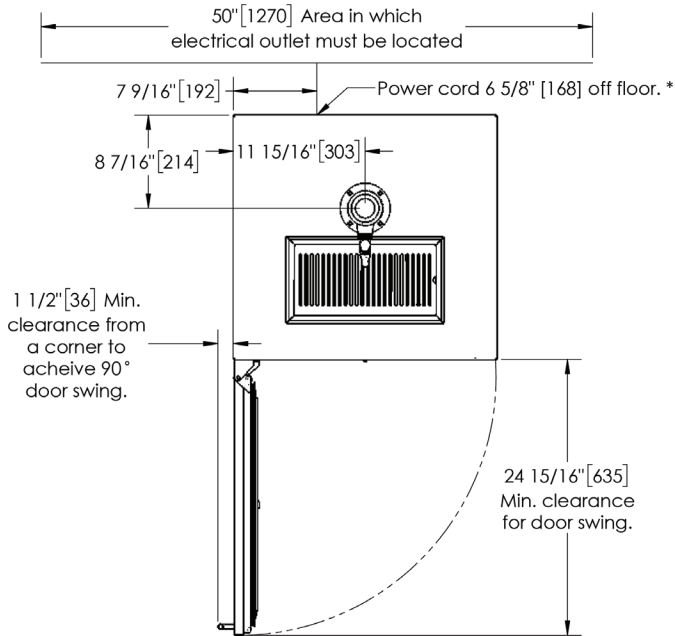

Perlick accessories are available for purchase through an authorized Perlick dealer. For a full list of accessories and to find a dealer near you, visit perlick.com.

24" C-SERIES
Beverage Dispenser

CUSTOMER MODEL NUMBER	REGULATORY MODEL NUMBER	Hinge Side	Lock
HC24TB-4-1L-1	HC24TB4C-B0-SLS0T	Left	No
HC24TB-4-1R-1	HC24TB4C-B0-SRS0T	Right	No
HC24TB-4-2L-1	HC24TB4C-B0-PL00T	Left	No
HC24TB-4-2R-1	HC24TB4C-B0-PR00T	Right	No
HC24TB-4-1L-2	HC24TB4C-C0-SLS0T	Left	No
HC24TB-4-1R-2	HC24TB4C-C0-SRS0T	Right	No
HC24TB-4-2L-2	HC24TB4C-C0-PL00T	Left	No
HC24TB-4-2R-2	HC24TB4C-C0-PR00T	Right	No
HC24TB-4-1LL-1	HC24TB4C-B0-SLSLT	Left	Yes
HC24TB-4-1RL-1	HC24TB4C-B0-SRSLT	Right	Yes
HC24TB-4-2LL-1	HC24TB4C-B0-PL0LT	Left	Yes
HC24TB-4-2RL-1	HC24TB4C-B0-PR0LT	Right	Yes
HC24TB-4-1LL-2	HC24TB4C-C0-SLSLT	Left	Yes
HC24TB-4-1RL-2	HC24TB4C-C0-SRSLT	Right	Yes
HC24TB-4-2LL-2	HC24TB4C-C0-PL0LT	Left	Yes
HC24TB-4-2RL-2	HC24TB4C-C0-PR0LT	Right	Yes
HC24TO-4-1L-1	HC24TO4C-B0-SLS0T	Left	No
HC24TO-4-1R-1	HC24TO4C-B0-SRS0T	Right	No
HC24TO-4-2L-1	HC24TO4C-B0-PL00T	Left	No
HC24TO-4-2R-1	HC24TO4C-B0-PR00T	Right	No
HC24TO-4-1L-2	HC24TO4C-C0-SLS0T	Left	No
HC24TO-4-1R-2	HC24TO4C-C0-SRS0T	Right	No
HC24TO-4-2L-2	HC24TO4C-C0-PL00T	Left	No
HC24TO-4-2R-2	HC24TO4C-C0-PR00T	Right	No
HC24TO-4-1LL-1	HC24TO4C-B0-SLSLT	Left	Yes
HC24TO-4-1RL-1	HC24TO4C-B0-SRSLT	Right	Yes
HC24TO-4-2LL-1	HC24TO4C-B0-PL0LT	Left	Yes
HC24TO-4-2RL-1	HC24TO4C-B0-PR0LT	Right	Yes
HC24TO-4-1LL-2	HC24TO4C-C0-SLSLT	Left	Yes
HC24TO-4-1RL-2	HC24TO4C-C0-SRSLT	Right	Yes
HC24TO-4-2LL-2	HC24TO4C-C0-PL0LT	Left	Yes
HC24TO-4-2RL-2	HC24TO4C-C0-PR0LT	Right	Yes

24" C-SERIES
Beverage Dispenser

* - Leg leveler can add 3/4" [19] to these dimensions when fully extended.