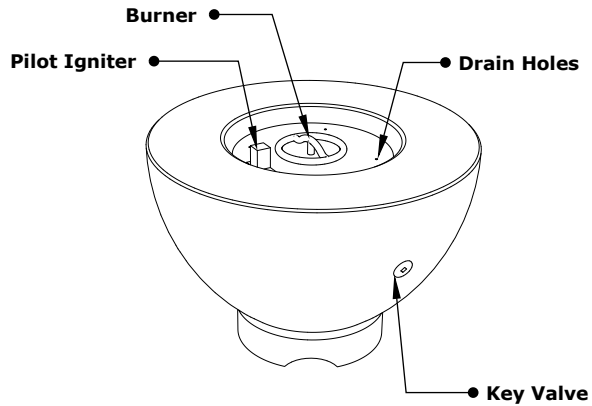

SIENNA FIRE PIT

OPT-RF37
OPT-RF37EKIT

ISOMETRIC VIEW

TOP VIEW

RIGHT SIDE VIEW

FRONT SIDE VIEW

Fire Pit Material: GFRC Concrete
 Pan Material: 304 Stainless Steel
 Burner Material: 304 Stainless Steel
 Match Lit Unit Includes: Pan, Burner, Gas Orifice, Gas Hoses, Key Valve, Key,
 110V Ignition Unit Includes: Pan, Burner, Gas Orifice, Gas Hoses, Key Valve,
 Key, Plug & Play Electronic Valve, Pilot Igniter.