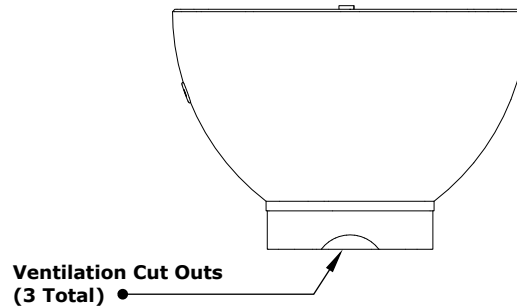

SIENNA FIRE PIT

OPT-RF37
OPT-RF37EKIT

ISOMETRIC VIEW

TOP VIEW

RIGHT SIDE VIEW

FRONT SIDE VIEW

Fire Pit Material: GFRC Concrete
 Pan Material: 304 Stainless Steel
 Burner Material: 304 Stainless Steel
 Match Lit Unit Includes: Pan, Burner, Gas Orifice, Gas Hoses, Key Valve, Key,
 110V Ignition Unit Includes: Pan, Burner, Gas Orifice, Gas Hoses, Key Valve,
 Key, Plug & Play Electronic Valve, Pilot Igniter.