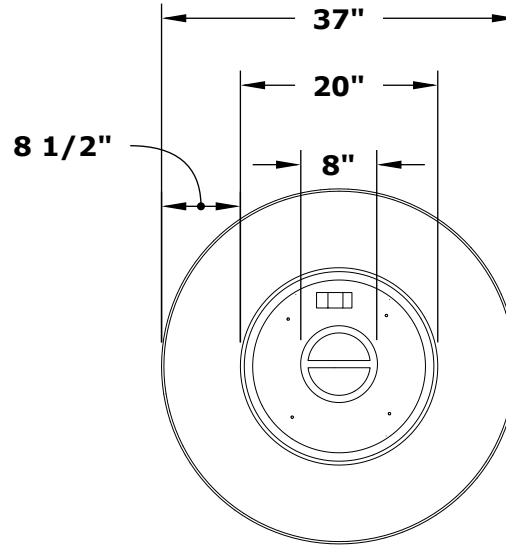

SIENNA FIRE PIT

OPT-RF37
OPT-RF37EKIT

ISOMETRIC VIEW

TOP VIEW

RIGHT SIDE VIEW

FRONT SIDE VIEW

Fire Pit Material: GFRC Concrete
 Pan Material: 304 Stainless Steel
 Burner Material: 304 Stainless Steel
 Match Lit Unit Includes: Pan, Burner, Gas Orifice, Gas Hoses, Key Valve, Key,
 110V Ignition Unit Includes: Pan, Burner, Gas Orifice, Gas Hoses, Key Valve,
 Key, Plug & Play Electronic Valve, Pilot Igniter.