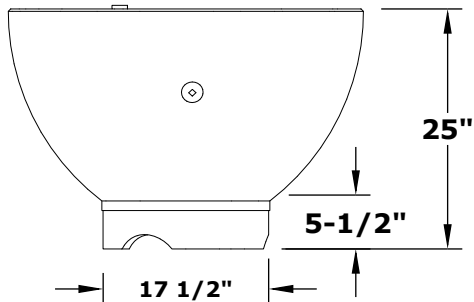

SIENNA FIRE PIT

OPT-RF37
OPT-RF37EKIT

ISOMETRIC VIEW

TOP VIEW

RIGHT SIDE VIEW

FRONT SIDE VIEW

Fire Pit Material: GFRC Concrete
 Pan Material: 304 Stainless Steel
 Burner Material: 304 Stainless Steel
 Match Lit Unit Includes: Pan, Burner, Gas Orifice, Gas Hoses, Key Valve, Key,
 110V Ignition Unit Includes: Pan, Burner, Gas Orifice, Gas Hoses, Key Valve,
 Key, Plug & Play Electronic Valve, Pilot Igniter.