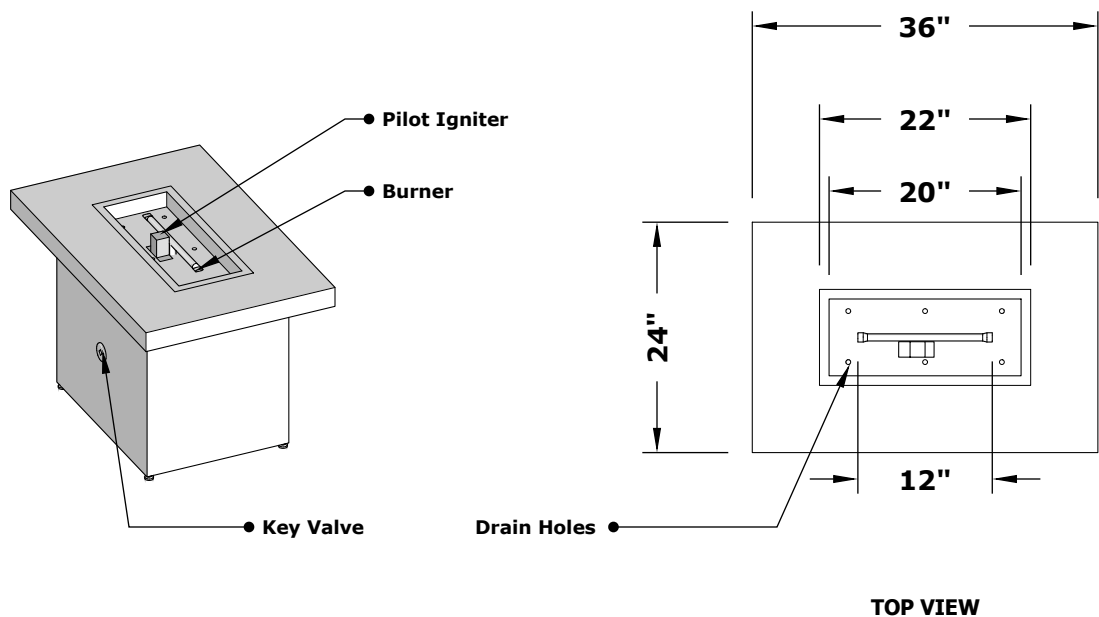

ALBERTA FIRE PIT

OPT-ALB36
OPT-ALB36EKIT

ISOMETRIC VIEW

TOP VIEW

RIGHT SIDE VIEW

FRONT SIDE VIEW

BACK SIDE VIEW

Fire Pit Material: Wood Grain Concrete
Pan Material: 304 Stainless Steel
Burner Material: 304 Stainless Steel
Standard 1" Flange on all pans
Standard 2" Depth on all pans

110V ELECTRONIC IGNITION
ANSI Z21.97-(2017) / CSA 2.41-(2017)

Match Lit Unit Includes: Pan, Burner, Gas Orifice, Gas Hoses, Key Valve, Key,
110v Ignition Unit Includes: Pan, Burner, Gas Orifice, Gas Hoses, Key Valve, Key, Plug & Play Electronic Valve, Pilot Igniter.