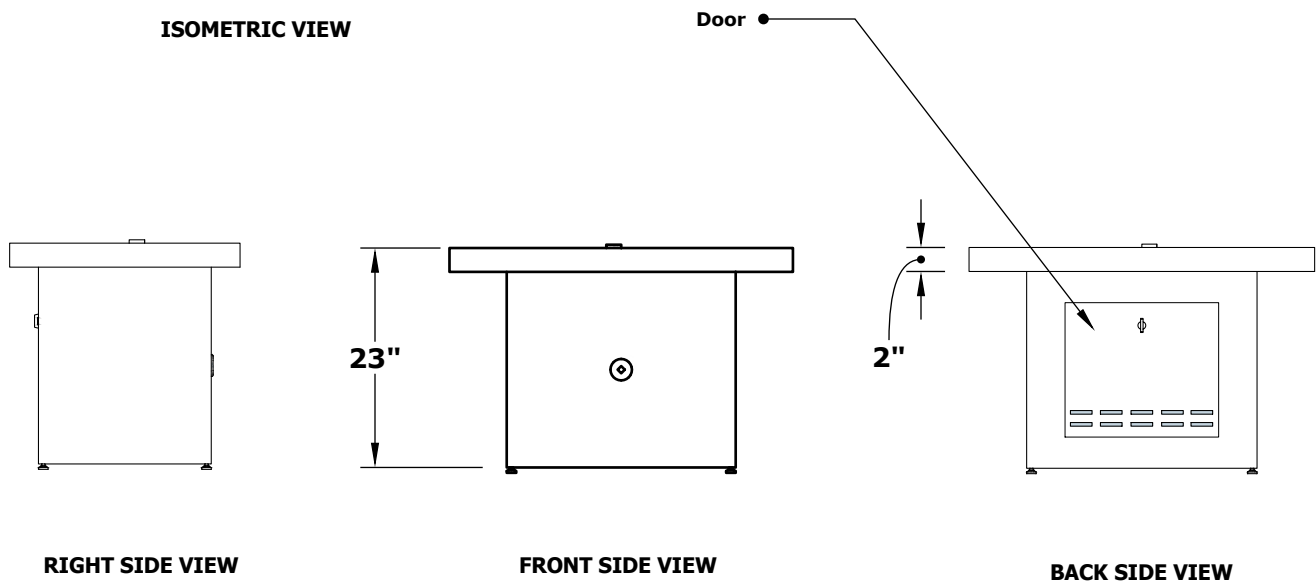

ALBERTA FIRE PIT

OPT-ALB36
OPT-ALB36EKIT

ISOMETRIC VIEW

TOP VIEW

RIGHT SIDE VIEW

FRONT SIDE VIEW

BACK SIDE VIEW

Fire Pit Material: Wood Grain Concrete
Pan Material: 304 Stainless Steel
Burner Material: 304 Stainless Steel
Standard 1" Flange on all pans
Standard 2" Depth on all pans