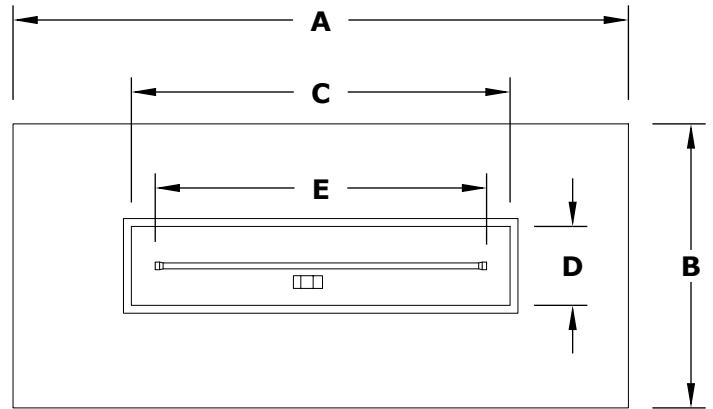

# ALAMEDA HYBRID FIRE TABLE

GLASS FIBER REINFORCED CONCRETE (GFRC) & POWDER COATED STEEL

**ISOMETRIC VIEW**

**TOP VIEW**

**RIGHT SIDE VIEW**

**FRONT SIDE VIEW**

SKU	A	B	C	D	E	F	G	H	I	BTU
OPT-ALMPC60	60"	28"	30"	10"	24"	20"	50"	30"	2"	65,000
OPT-ALMWG60	60"	28"	30"	10"	24"	20"	50"	30"	3"	65,000
OPT-ALMGFRC60	60"	28"	30"	10"	24"	20"	50"	30"	3"	65,000
OPT-ALMPC78	78"	36"	48"	10"	42"	20"	62"	30"	2"	65,000
OPT-ALMWG78	78"	36"	48"	10"	42"	20"	62"	30"	3"	65,000
OPT-ALMGFRC78	78"	36"	48"	10"	42"	20"	62"	30"	3"	65,000

Fire Pit Material: GFRC Concrete & PC Steel  
 Finish: PC Steel / GFRC Smooth / Woodgrain  
 Pan Material: 304 Stainless Steel  
 Burner Material: 304 Stainless Steel  
 Ignition Type: Match Lit or Electronic

Standard 1" Flange on all pans  
 Standard 2" Depth on all pans

**110V ELECTRONIC IGNITION**  
 ANSI Z21.97-(2017) / CSA 2.41-(2017)

Includes: Pan, Burner, Key Valve,  
 Whistle Free Hoses, Black Lava Rock.

# ALAMEDA FIRE TABLE

Corten Steel

ISOMETRIC VIEW

TOP VIEW

RIGHT SIDE VIEW

FRONT SIDE VIEW

SKU	A	B	C	D	E	F	G	H	I	BTU
OPT-ALMCS60	60"	28"	30"	10"	24"	20"	50"	30"	2"	65,000
OPT-ALMCS78	78"	36"	48"	10"	42"	20"	62"	30"	2"	65,000