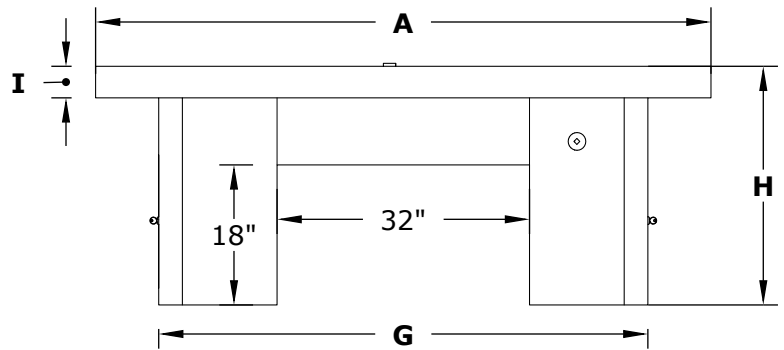

# ALAMEDA HYBRID FIRE TABLE

GLASS FIBER REINFORCED CONCRETE (GFRC) & POWDER COATED STEEL

**ISOMETRIC VIEW**

**TOP VIEW**

**RIGHT SIDE VIEW**

**FRONT SIDE VIEW**

SKU	A	B	C	D	E	F	G	H	I	BTU
OPT-ALMPC60	60"	28"	30"	10"	24"	20"	50"	30"	2"	65,000
OPT-ALMWG60	60"	28"	30"	10"	24"	20"	50"	30"	3"	65,000
OPT-ALMGFRC60	60"	28"	30"	10"	24"	20"	50"	30"	3"	65,000
OPT-ALMPC78	78"	36"	48"	10"	42"	20"	62"	30"	2"	65,000
OPT-ALMWG78	78"	36"	48"	10"	42"	20"	62"	30"	3"	65,000
OPT-ALMGFRC78	78"	36"	48"	10"	42"	20"	62"	30"	3"	65,000

Standard 1" Flange on all pans  
 Standard 2" Depth on all pans

**110V ELECTRONIC IGNITION**  
 ANSI Z21.97-(2017) / CSA 2.41-(2017)

Includes: Pan, Burner, Key Valve,  
 Whistle Free Hoses, Black Lava Rock.

# ALAMEDA FIRE TABLE

Corten Steel

ISOMETRIC VIEW

TOP VIEW

RIGHT SIDE VIEW

FRONT SIDE VIEW

SKU	A	B	C	D	E	F	G	H	I	BTU
OPT-ALMCS60	60"	28"	30"	10"	24"	20"	50"	30"	2"	65,000
OPT-ALMCS78	78"	36"	48"	10"	42"	20"	62"	30"	2"	65,000