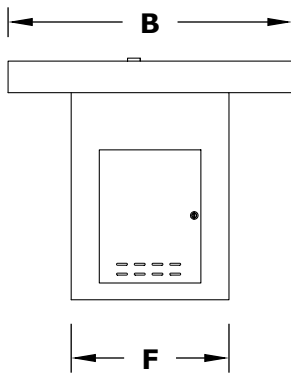

# ALAMEDA FIRE TABLE

Corten Steel

ISOMETRIC VIEW

TOP VIEW

RIGHT SIDE VIEW

FRONT SIDE VIEW

SKU	A	B	C	D	E	F	G	H	I	BTU
OPT-ALMCS60	60"	28"	30"	10"	24"	20"	50"	30"	2"	65,000
OPT-ALMCS78	78"	36"	48"	10"	42"	20"	62"	30"	2"	65,000