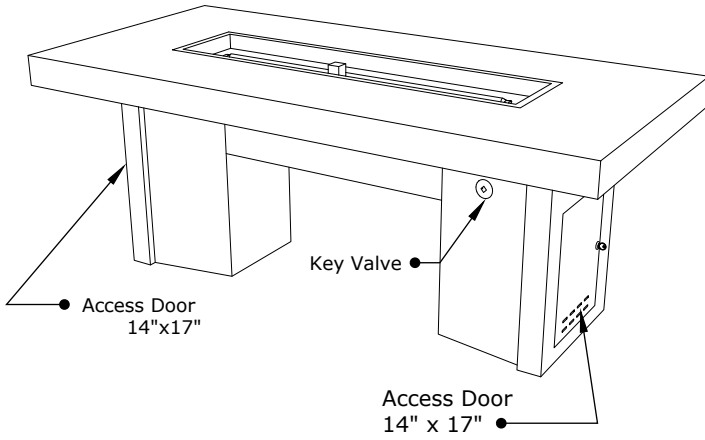

# ALAMEDA HYBRID FIRE TABLE

GLASS FIBER REINFORCED CONCRETE (GFRC) & POWDER COATED STEEL

**ISOMETRIC VIEW**

**TOP VIEW**

**RIGHT SIDE VIEW**

**FRONT SIDE VIEW**

SKU	A	B	C	D	E	F	G	H	I	BTU
OPT-ALMPC60	60"	28"	30"	10"	24"	20"	50"	30"	2"	65,000
OPT-ALMWG60	60"	28"	30"	10"	24"	20"	50"	30"	3"	65,000
OPT-ALMGFRC60	60"	28"	30"	10"	24"	20"	50"	30"	3"	65,000
OPT-ALMPC78	78"	36"	48"	10"	42"	20"	62"	30"	2"	65,000
OPT-ALMWG78	78"	36"	48"	10"	42"	20"	62"	30"	3"	65,000
OPT-ALMGFRC78	78"	36"	48"	10"	42"	20"	62"	30"	3"	65,000