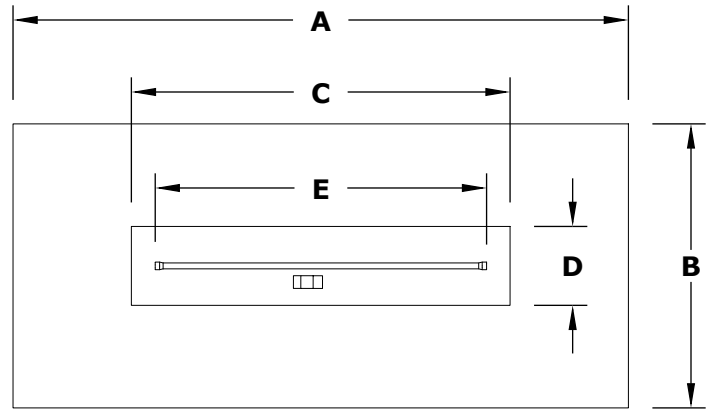

Standard 1" Flange on all pans  
 Standard 2" Depth on all pans

**110V ELECTRONIC IGNITION**  
 ANSI Z21.97-(2017) / CSA 2.41-(2017)

Includes: Pan, Burner, Key Valve,  
 Whistle Free Hoses, Black Lava Rock.

# ALAMEDA FIRE TABLE

Corten Steel

ISOMETRIC VIEW

TOP VIEW

RIGHT SIDE VIEW

FRONT SIDE VIEW

SKU	A	B	C	D	E	F	G	H	I	BTU
OPT-ALMCS60	60"	28"	30"	10"	24"	20"	50"	30"	2"	65,000
OPT-ALMCS78	78"	36"	48"	10"	42"	20"	62"	30"	2"	65,000