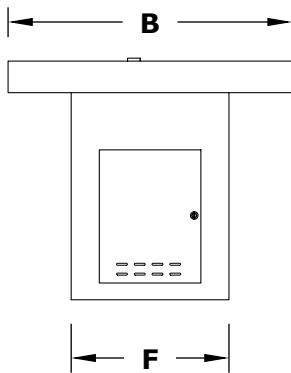

# ALAMEDA HYBRID FIRE TABLE

GLASS FIBER REINFORCED CONCRETE (GFRC) & POWDER COATED STEEL

**ISOMETRIC VIEW**

**TOP VIEW**

**RIGHT SIDE VIEW**

**FRONT SIDE VIEW**

SKU	A	B	C	D	E	F	G	H	I	BTU
OPT-ALMPC60	60"	28"	30"	10"	24"	20"	50"	30"	2"	65,000
OPT-ALMWG60	60"	28"	30"	10"	24"	20"	50"	30"	3"	65,000
OPT-ALMGFRC60	60"	28"	30"	10"	24"	20"	50"	30"	3"	65,000
OPT-ALMPC78	78"	36"	48"	10"	42"	20"	62"	30"	2"	65,000
OPT-ALMWG78	78"	36"	48"	10"	42"	20"	62"	30"	3"	65,000
OPT-ALMGFRC78	78"	36"	48"	10"	42"	20"	62"	30"	3"	65,000

Standard 1" Flange on all pans  
 Standard 2" Depth on all pans

**110V ELECTRONIC IGNITION**  
 ANSI Z21.97-(2017) / CSA 2.41-(2017)

Includes: Pan, Burner, Key Valve,  
 Whistle Free Hoses, Black Lava Rock.

# ALAMEDA FIRE TABLE

Corten Steel

ISOMETRIC VIEW

TOP VIEW

RIGHT SIDE VIEW

FRONT SIDE VIEW

SKU	A	B	C	D	E	F	G	H	I	BTU
OPT-ALMCS60	60"	28"	30"	10"	24"	20"	50"	30"	2"	65,000
OPT-ALMCS78	78"	36"	48"	10"	42"	20"	62"	30"	2"	65,000