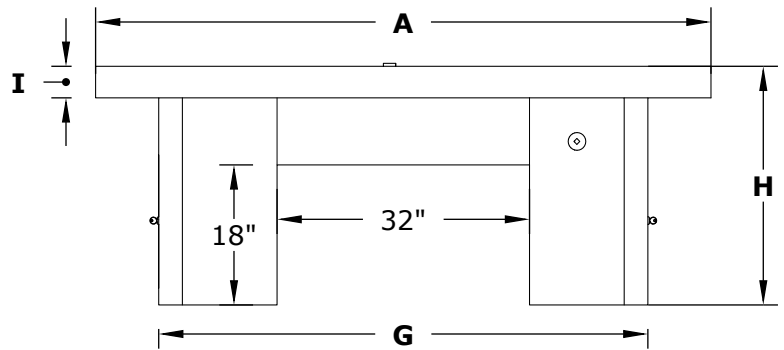

# ALAMEDA FIRE TABLE

Corten Steel

ISOMETRIC VIEW

TOP VIEW

RIGHT SIDE VIEW

FRONT SIDE VIEW

SKU	A	B	C	D	E	F	G	H	I	BTU
OPT-ALMCS60	60"	28"	30"	10"	24"	20"	50"	30"	2"	65,000
OPT-ALMCS78	78"	36"	48"	10"	42"	20"	62"	30"	2"	65,000