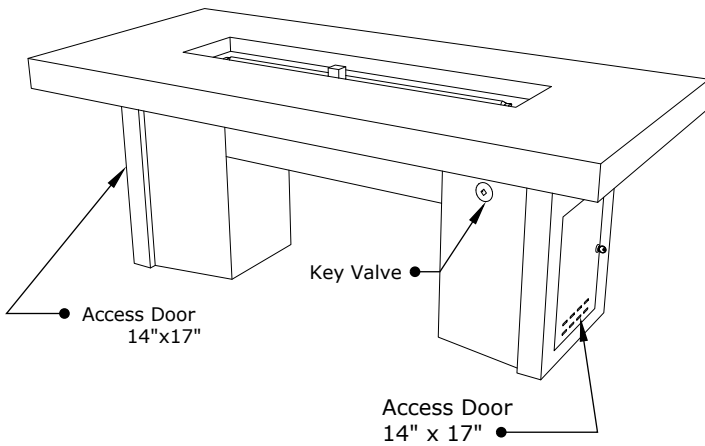

Standard 1" Flange on all pans  
 Standard 2" Depth on all pans

**110V ELECTRONIC IGNITION**  
 ANSI Z21.97-(2017) / CSA 2.41-(2017)

Includes: Pan, Burner, Key Valve,  
 Whistle Free Hoses, Black Lava Rock.

# ALAMEDA FIRE TABLE

Corten Steel

ISOMETRIC VIEW

TOP VIEW

RIGHT SIDE VIEW

FRONT SIDE VIEW

SKU	A	B	C	D	E	F	G	H	I	BTU
OPT-ALMCS60	60"	28"	30"	10"	24"	20"	50"	30"	2"	65,000
OPT-ALMCS78	78"	36"	48"	10"	42"	20"	62"	30"	2"	65,000