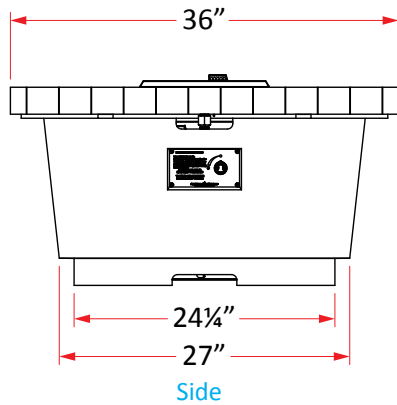

Recl. Wood Contempo LP Select Firetable

Model with Knob Valve: 785-BA-xx-M4PC

AMERICAN
FYRE DESIGNS™
 outdoor Products Collection

Recl. Wood Contempo LP Select Firetable

Dimensions:	52"w x 36"d x 18 1/2"h
Weight:	350 lbs
Knob Valve (M4) BTU's:	60,000 (NG) / 60,000 (LP)