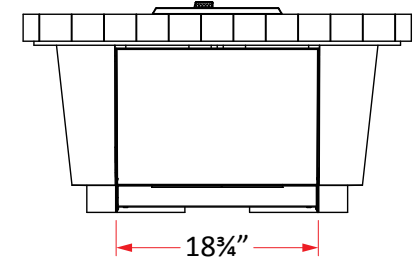

Recl. Wood Contempo LP Select Firetable

Model with Knob Valve: 785-BA-xx-M4PC

AMERICAN
FYRE DESIGNS™
 outdoor Products Collection

Recl. Wood Contempo LP Select Firetable

Dimensions:	52"w x 36"d x 18 1/2"h
Weight:	350 lbs
Knob Valve (M4) BTU's:	60,000 (NG) / 60,000 (LP)