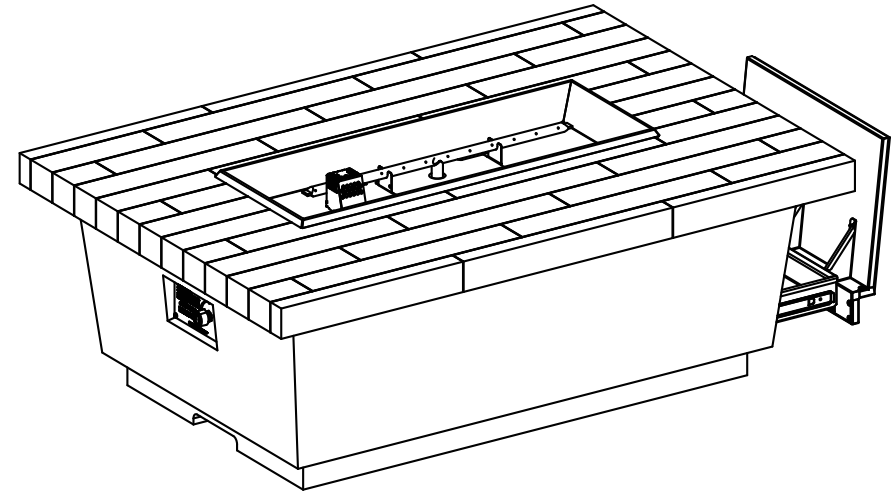

Recl. Wood Contempo LP Select Firetable

Model with Knob Valve: 785-BA-xx-M4PC

AMERICAN
FYRE DESIGNS™
 outdoor Products Collection

Recl. Wood Contempo LP Select Firetable

Dimensions:	52"w x 36"d x 18 1/2"h
Weight:	350 lbs
Knob Valve (M4) BTU's:	60,000 (NG) / 60,000 (LP)

Must use horizontal 20# DOT type propane tank (not included).