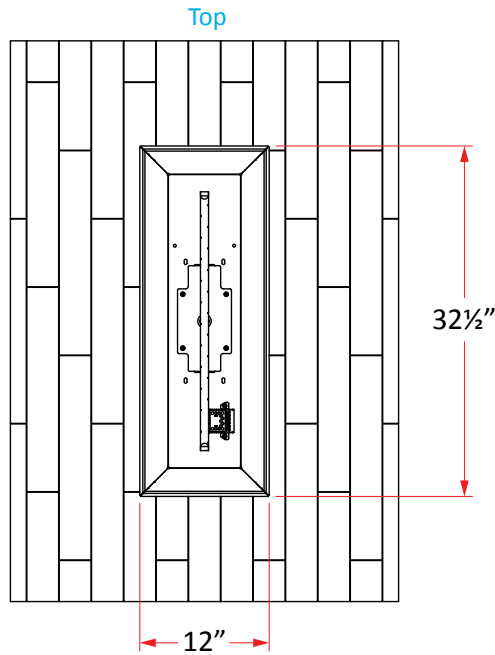

Recl. Wood Contempo LP Select Firetable

Model with Knob Valve: 785-BA-xx-M4PC

AMERICAN
FYRE DESIGNS™
 outdoor Products Collection

Recl. Wood Contempo LP Select Firetable

Dimensions:	52"w x 36"d x 18 1/2"h
Weight:	350 lbs
Knob Valve (M4) BTU's:	60,000 (NG) / 60,000 (LP)

Must use horizontal 20# DOT type propane tank (not included).