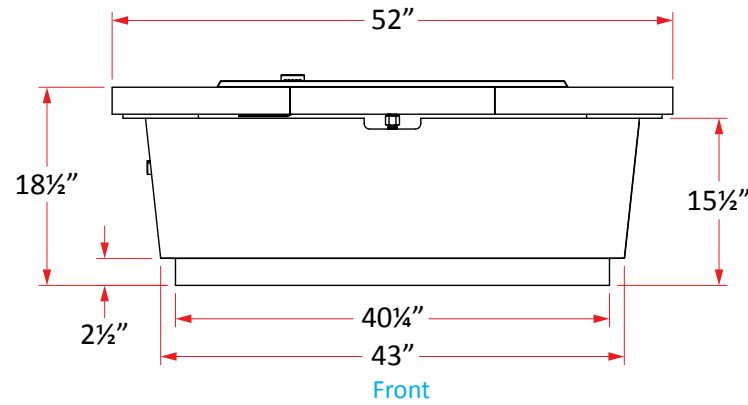

Recl. Wood Contempo LP Select Firetable

Model with Knob Valve: 785-BA-xx-M4PC

AMERICAN
FYRE DESIGNS™
 outdoor Products Collection

Recl. Wood Contempo LP Select Firetable

Dimensions:	52"w x 36"d x 18 1/2"h
Weight:	350 lbs
Knob Valve (M4) BTU's:	60,000 (NG) / 60,000 (LP)

Must use horizontal 20# DOT type propane tank (not included).