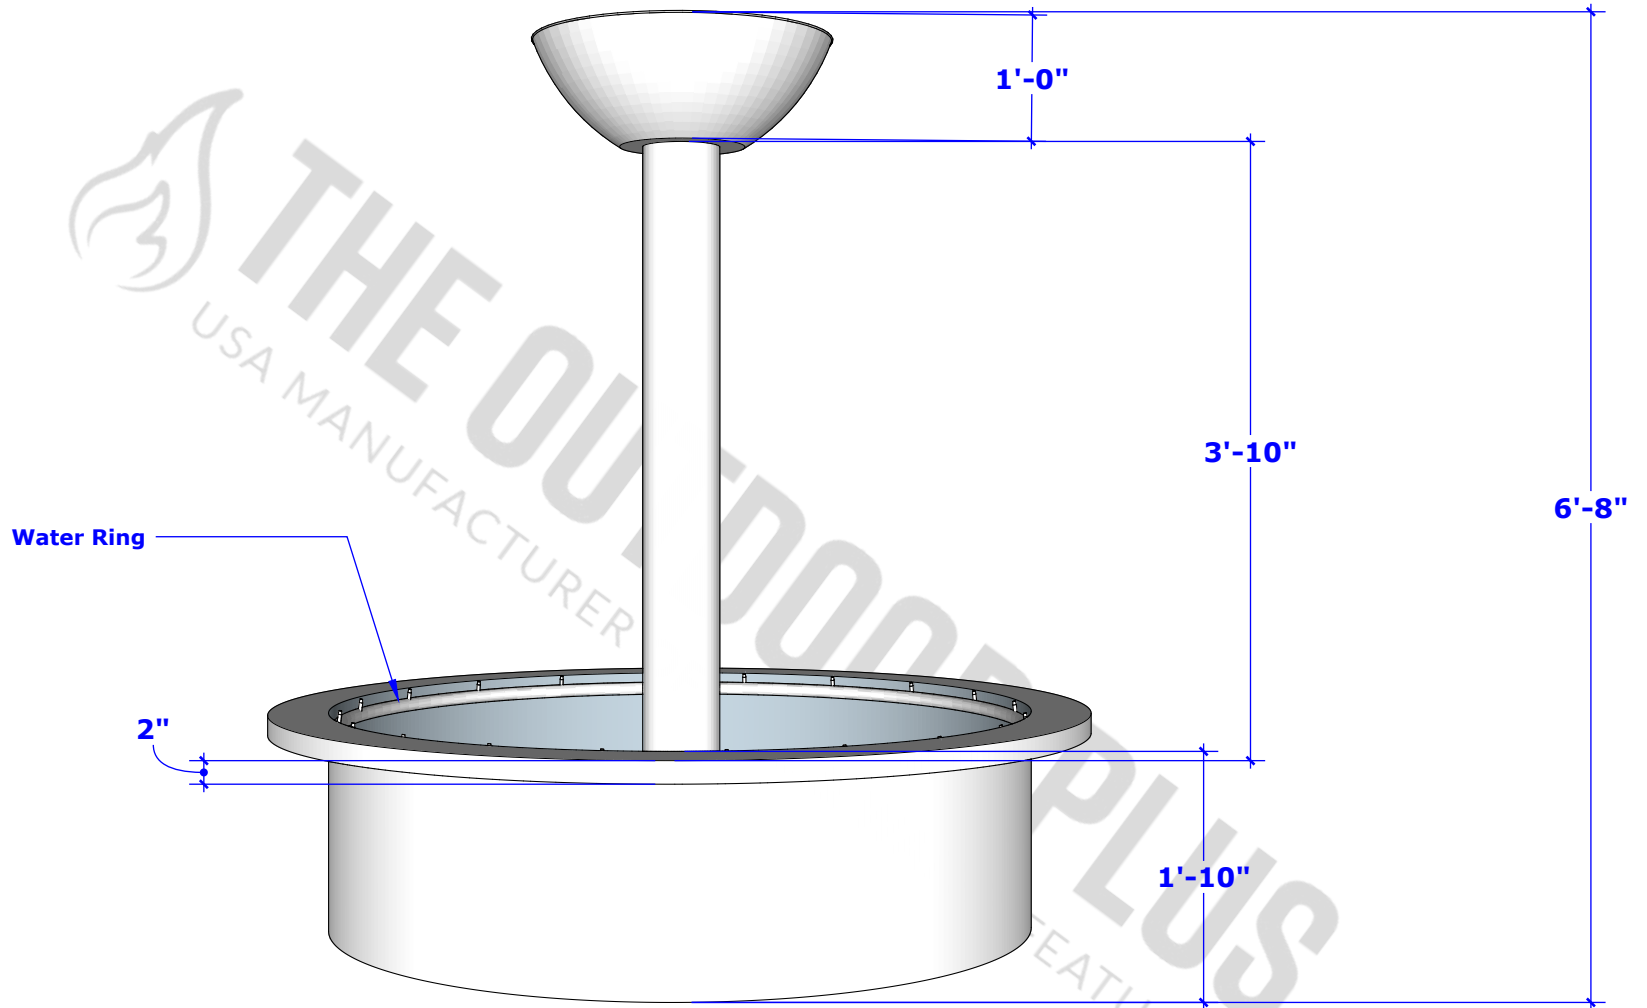

ISOMETRIC VIEW

72" Osiris Self-Contained Unit			
Drawn By	Daniel M.	SKU	OPT-OSR60E
Reference	72" Osiris	Material	Powder Coat / Copper
Company	The Outdoor Plus	Finish	Powder Coat / Copper
Date Created	June 3, 2022	Gas Type	LP or NG
Revision #1		BTUs	65,000
Revision #2			

FRONT SIDE VIEW

72" Osiris Self-Contained Unit			
Drawn By	Daniel M.	SKU	OPT-OSR60E
Reference	72" Osiris	Material	Powder Coat / Copper
Company	The Outdoor Plus	Finish	Powder Coat / Copper
Date Created	June 3, 2022	Gas Type	LP or NG
Revision #1		BTUs	65,000
Revision #2			