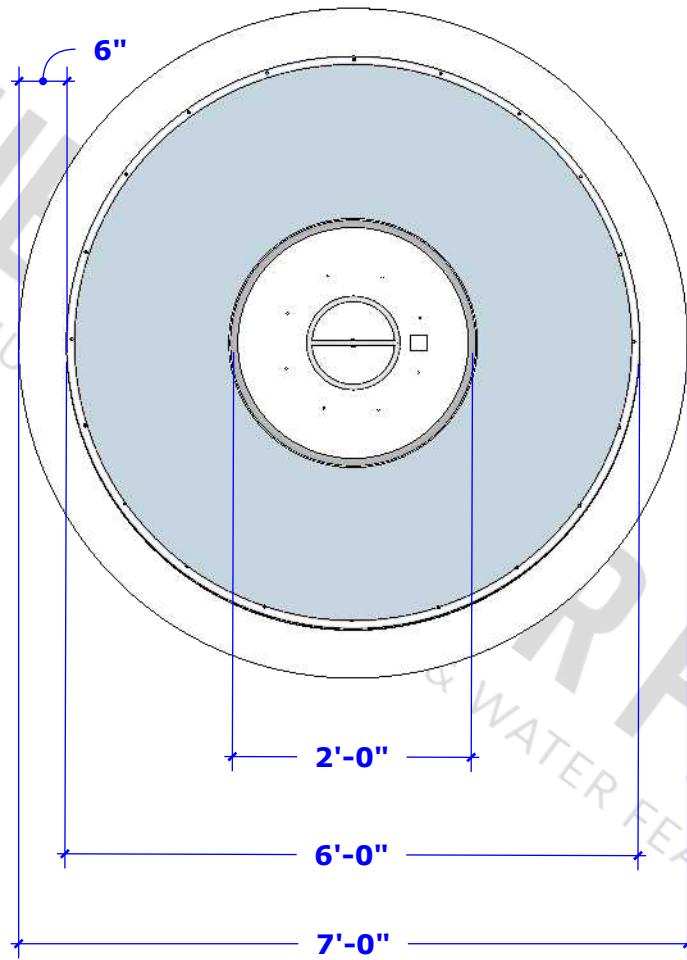

ISOMETRIC VIEW

72" Osiris Self-Contained Unit			
Drawn By	Daniel M.	SKU	OPT-OSR60E
Reference	72" Osiris	Material	Powder Coat / Copper
Company	The Outdoor Plus	Finish	Powder Coat / Copper
Date Created	June 3, 2022	Gas Type	LP or NG
Revision #1		BTUs	65,000
Revision #2			

FRONT SIDE VIEW

72" Osiris Self-Contained Unit			
Drawn By	Daniel M.	SKU	OPT-OSR60E
Reference	72" Osiris	Material	Powder Coat / Copper
Company	The Outdoor Plus	Finish	Powder Coat / Copper
Date Created	June 3, 2022	Gas Type	LP or NG
Revision #1		BTUs	65,000
Revision #2			