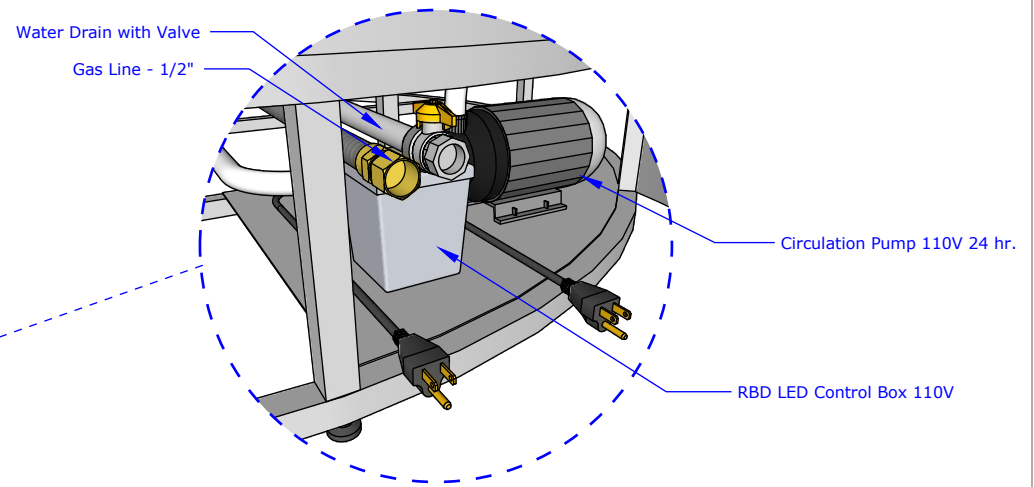

# COPPER CAZO FIRE AND WATER BOWL, 360° SPILL

OPT-OLY60 (Match Lit)

OPT-OLY60E (12V Ignition)

**ISOMETRIC VIEW**

**COMPONENT CLOSE UP**

**FRONT SIDE VIEW**

**TOP SIDE VIEW**

Tank Includes: LED Lights (X4), 50 Ft2 Water Filter, 24Hr Circulation Pump, Auto-Fill, Drain Valve.  
Tank Material: 316 Stainless Steel  
Tank Finish: Ash Powder Coat

Bowl Includes: Fire Pan, Burner, Gas Hose, Lava Rock, Electronic Valve, Igniter Pilot, 12-14V Transformer  
Bowl Material: Copper  
Bowl Finish: Smooth Patina Copper  
Burner Material: Stainless Steel