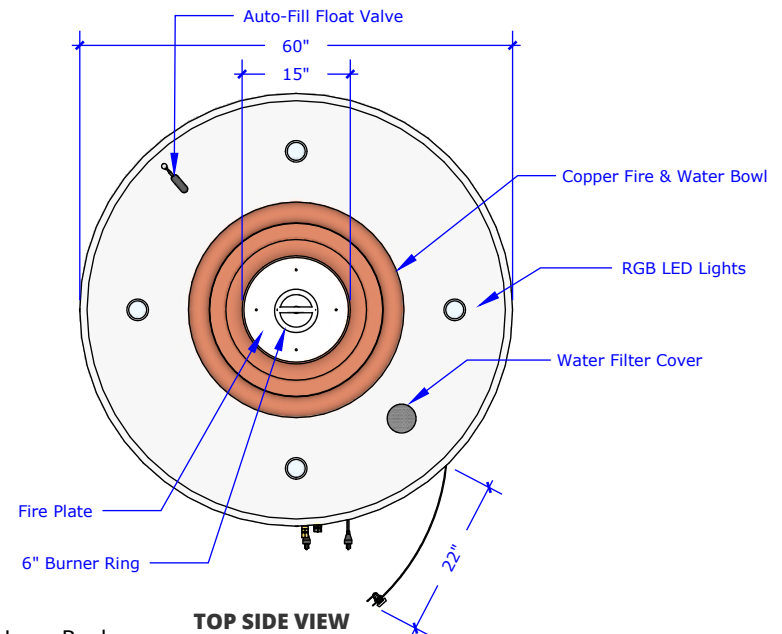

# COPPER CAZO FIRE AND WATER BOWL, 360° SPILL

OPT-OLY60 (Match Lit)

OPT-OLY60E (12V Ignition)

**ISOMETRIC VIEW**

**COMPONENT CLOSE UP**

**FRONT SIDE VIEW**

**TOP SIDE VIEW**

Tank Includes: LED Lights (X4), 50 Ft2 Water Filter, 24Hr Circulation Pump, Auto-Fill, Drain Valve.  
Tank Material: 316 Stainless Steel  
Tank Finish: Ash Powder Coat

Bowl Includes: Fire Pan, Burner, Gas Hose, Lava Rock, Electronic Valve, Igniter Pilot, 12-14V Transformer  
Bowl Material: Copper  
Bowl Finish: Smooth Patina Copper  
Burner Material: Stainless Steel

# Bowl Section View