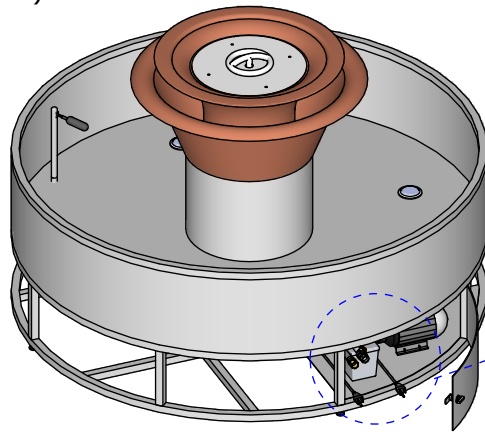

# COPPER CAZO FIRE AND WATER BOWL, 360° SPILL

OPT-OLY60 (Match Lit)

OPT-OLY60E (12V Ignition)

**ISOMETRIC VIEW**

**COMPONENT CLOSE UP**

**FRONT SIDE VIEW**

**TOP SIDE VIEW**

Tank Includes: LED Lights (X4), 50 Ft2 Water Filter, 24Hr Circulation Pump, Auto-Fill, Drain Valve.  
Tank Material: 316 Stainless Steel  
Tank Finish: Ash Powder Coat

Bowl Includes: Fire Pan, Burner, Gas Hose, Lava Rock, Electronic Valve, Igniter Pilot, 12-14V Transformer  
Bowl Material: Copper  
Bowl Finish: Smooth Patina Copper  
Burner Material: Stainless Steel

# Bowl Section View