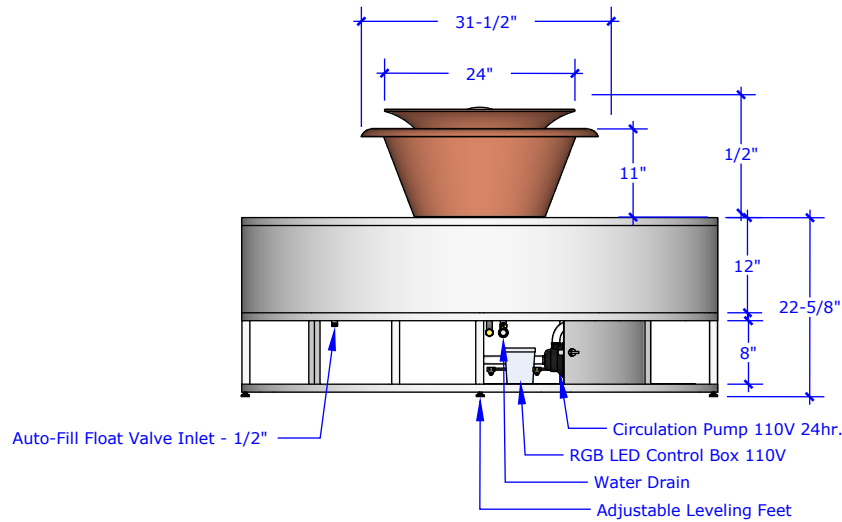

# COPPER CAZO FIRE AND WATER BOWL, 360° SPILL

OPT-OLY60 (Match Lit)

OPT-OLY60E (12V Ignition)

**ISOMETRIC VIEW**

**COMPONENT CLOSE UP**

**FRONT SIDE VIEW**

**TOP SIDE VIEW**

Tank Includes: LED Lights (X4), 50 Ft2 Water Filter, 24Hr Circulation Pump, Auto-Fill, Drain Valve.  
Tank Material: 316 Stainless Steel  
Tank Finish: Ash Powder Coat

Bowl Includes: Fire Pan, Burner, Gas Hose, Lava Rock, Electronic Valve, Igniter Pilot, 12-14V Transformer  
Bowl Material: Copper  
Bowl Finish: Smooth Patina Copper  
Burner Material: Stainless Steel

# Bowl Section View