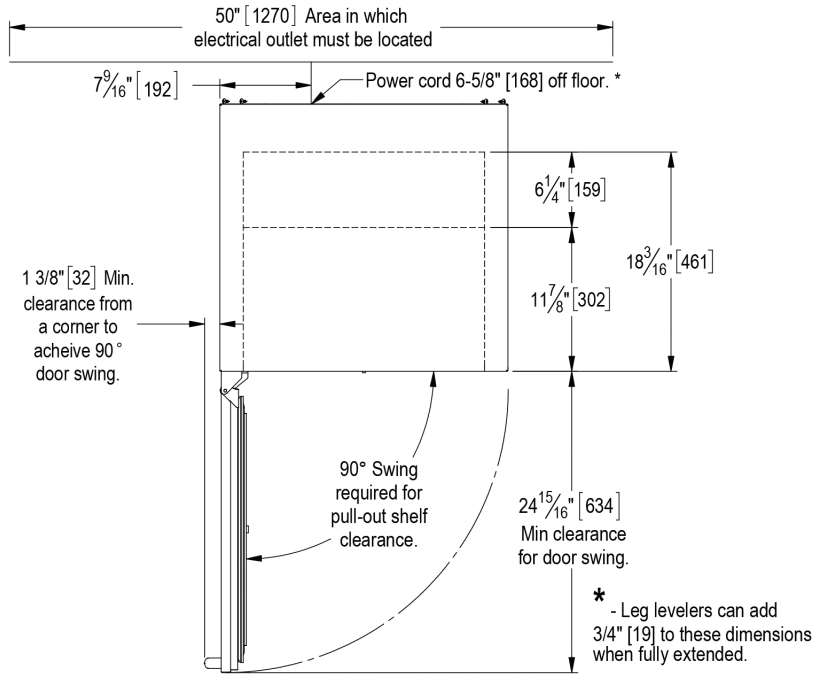

Perlick® 24" SIGNATURE SERIES Refrigerator

Door Models