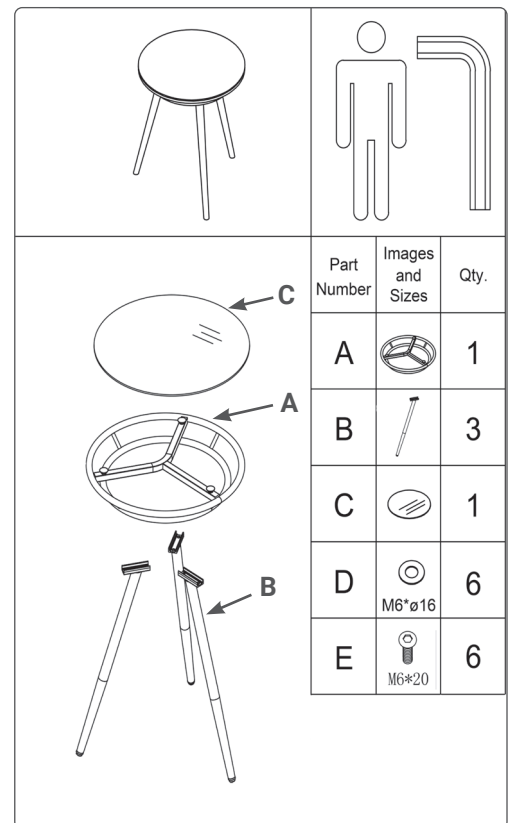

About the Product

Frame constructed of powder coated rust proof aluminium. Aluminium tripod table with 5mm shatterproof tempered glass top. Supplied with 5cm thick seat and back cushions. Set includes 2 chairs and tempered glass top table. Some simple assembly is required.

Safety Instructions

• GENERAL SAFETY

- **WARNING! The warnings, cautions and instructions in this manual cannot cover all possible conditions and situations that may occur. It must be understood by the operator that common sense and caution are factors which cannot be built into this product, but must be applied by the operator.**
- Ensure the item is assembled properly and securely.
- To avoid tipping, use on firm, level ground.
- **DO NOT** expose to high temperature heat sources i.e. barbecue.
- **DO NOT** stand on furniture.

Assembly

- **CAUTION** It is inherent with fabricated steel parts that edges and corners can cause cuts if improperly handled during assembly. BE CAREFUL and wear correct work gloves.

Maintenance

- Perform Maintenance at least once a year in order to extend the life of your furniture.

Cleaning

- Regularly wipe down the chair frame with hot soapy water.
- Any modifications of these units may be dangerous and are not permitted. **DO NOT** alter parts supplied by the manufacturer.

Storage

- We recommend you use a cover to protect these items when not in use. Covers must be removed periodically to minimise moisture build up.

Environment Protection and Waste Protection and Electrical Equipment Regulations (WEEE)

Recycle unwanted packaging materials. When this product is no longer required, or has reached the end of its useful life, please dispose of it in an environmentally friendly way. It is our policy to continually improve products and we reserve the right to alter data, specifications and parts without prior notice. No liability is accepted for incorrect use of this product. Guarantee is 12 months from purchase date, proof of which is required for any claim.

Dellonda Limited

Kempson Way, Suffolk Business Park, Bury St Edmunds, Suffolk. IP32 7AR

01284 757575

support@dellonda.co.uk

www.dellonda.co.uk