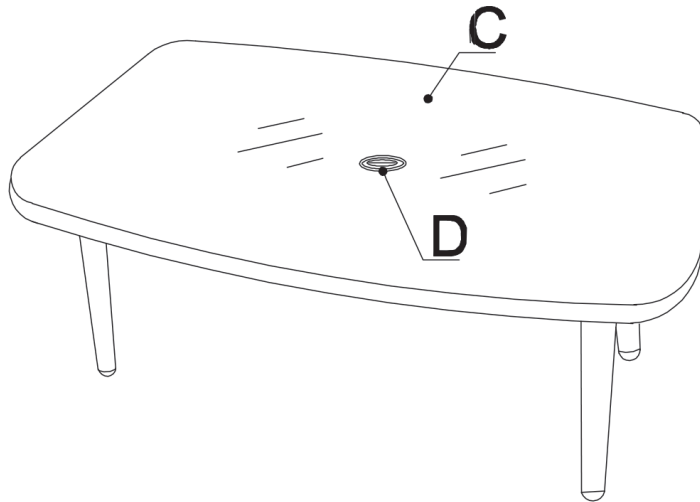

- Carefully turn the table onto its feet and position.
- Carefully lift (**2 persons**) the tempered glass top (C) and locate it onto the table top.
- Spin the nut off the parasol insert (D) and pass it through the centre the glass and table top, from the underside screw the nut back on to secure in place.

STORAGE

- Ensure that the table is clean dry before being stored in a cool, dry and well ventilated location.
- Wipe down the table's frame and legs and any areas that could have been exposed to mud and dirt.
- Store the table during long periods of not being used prolong the usable life of all parts.

Environment Protection and Waste Protection and Electrical Equipment Regulations (WEEE)

Recycle unwanted packaging materials. When this product is no longer required, or has reached the end of its useful life, please dispose of it in an environmentally friendly way. Drain any fluids (if applicable) into approved containers, in accordance with local waste regulations. It is our policy to continually improve products and we reserve the right to alter data, specifications and parts without prior notice. No liability is accepted for incorrect use of this product.

Note: It is our policy to continually improve products and as such we reserve the right to alter data, specifications and component parts without prior notice.

Important: No Liability is accepted for incorrect use of this product.

Warranty: Guarantee is 12 months from purchase date, proof of which is required for any claim.

Dellonda Limited

Kempson Way, Suffolk Business Park, Bury St Edmunds, Suffolk. IP32 7AR

☎ 01284 757575

✉ support@dellonda.co.uk

🌐 www.dellonda.co.uk