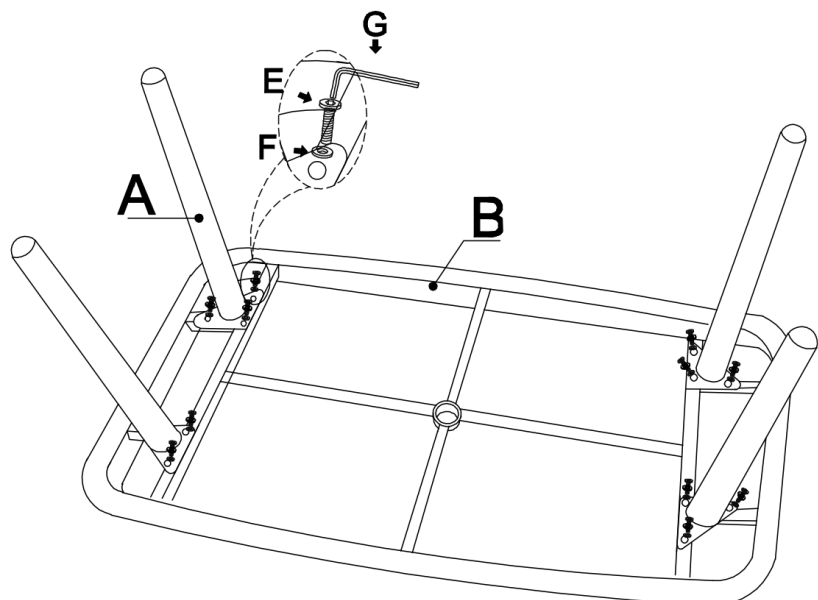

• SPECIFICATION

- Model no: **DG78**
- Product dimensions (L x W x H): 180 x 100 x 74cm
- Material: Polyurethane Rattan

Safety Instructions

- Always read these instructions fully before assembling and using your furniture.
- **WARNING!** Keep all flame and heat sources away from this furniture.
- **DO NOT** use bleach, alkaline or harsh detergents for cleaning. Soap and warm water are recommended.
- **DO NOT** use a high-pressure washer to clean this product.
- This product has a reasonable level of protection against **UV** degradation, however as with any material it will begin to fade and degrade after long periods of exposure to the sun.

Contents

| | | | | | | | | | | | |
|----------|----------------|---|---|----------|----------------|---|----|----------|-----------|---|----|
| A | TABLE LEG |  | 4 | B | TABLE TOP |  | 1 | C | GLASS TOP |  | 1 |
| D | PARASOL INSERT |  | 1 | E | M6 X 20MM BOLT |  | 12 | F | M6 WASHER |  | 12 |
| G | HEX KEY |  | 1 | | | | | | | | |

Assembly

- In turn offer up each leg (A) onto the underside of the table top (B) bolt each into the frame with the three M6 x 20mm bolts (E) and the three M6 washers (F).
- Tighten down with the hex key (G).
- (Retain the hex key (G) to allow you to tighten these bolts at a later date).