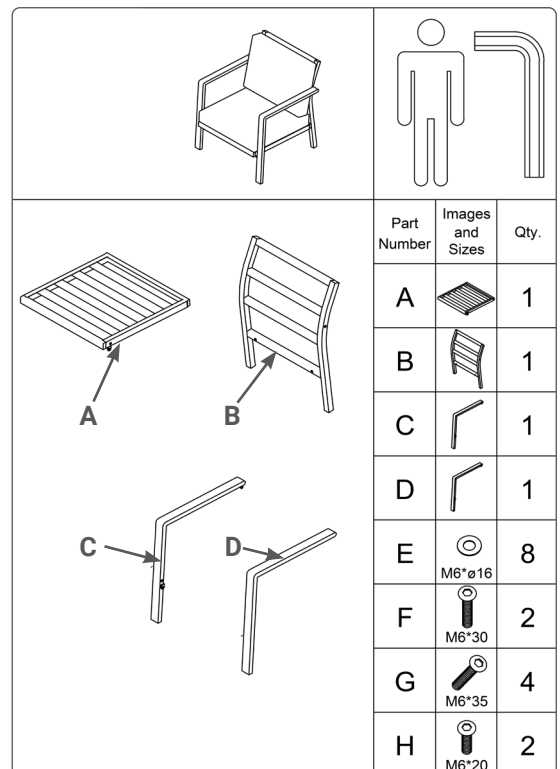

## Specification

Model No.: DG52 Dimensions (W x D x H)

Armchair (x2): 72 x 69.5 x 80cm

Sofa: 72 x 190 x 80cm

Table: 114 x 60 x 44.5cm

## Safety Instructions

## Table

			
	Part Number	Images and Sizes	Qty.
	A		1
	B		4
	C	 M8*ø18	8
	D	 M8*42	8