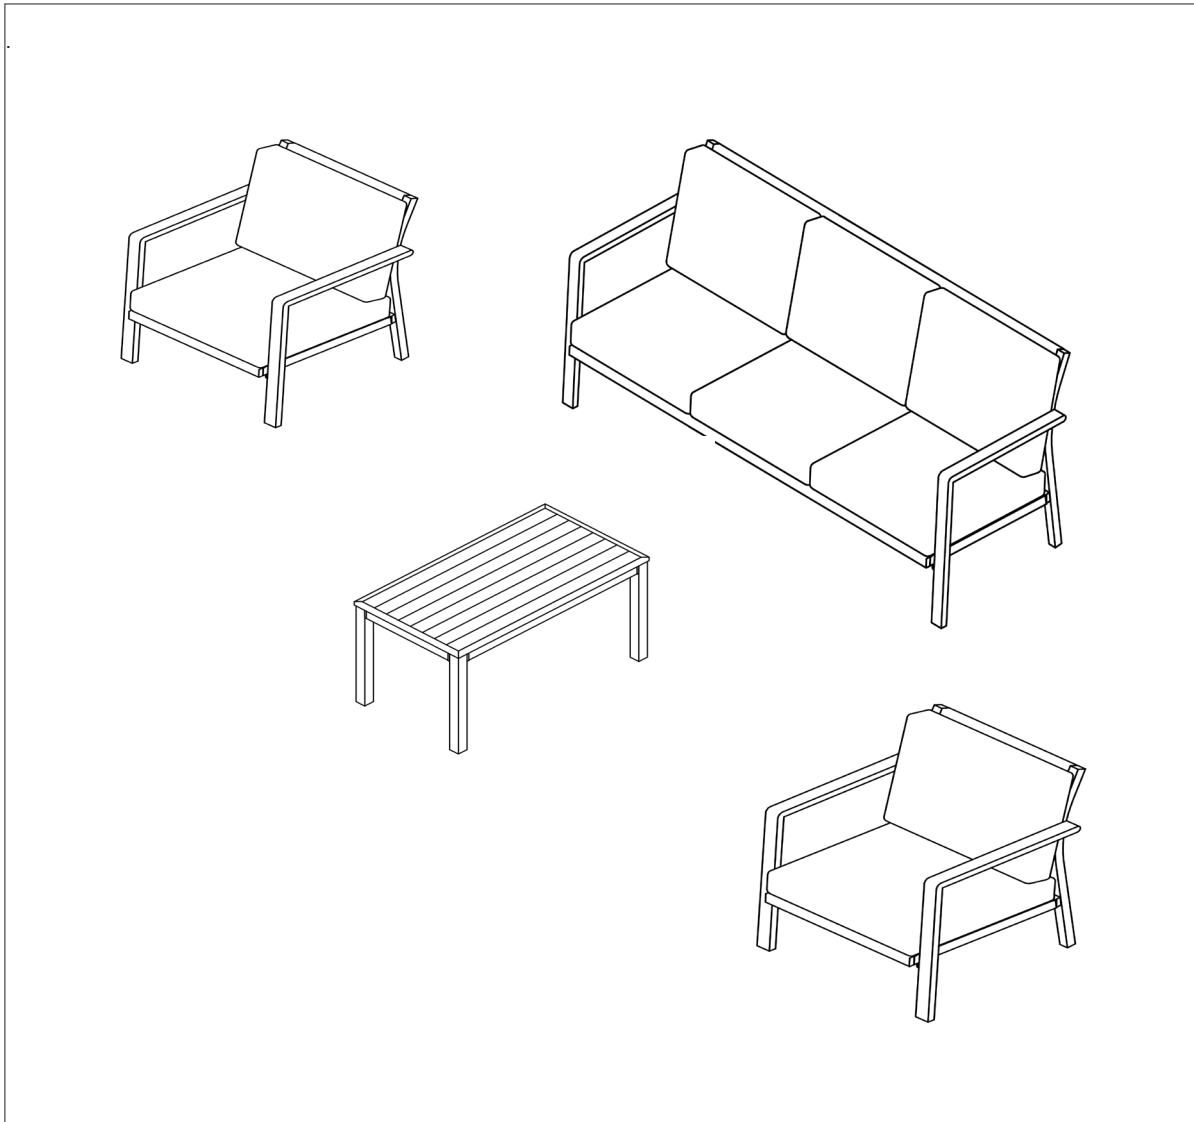

## Kyoto 4 Piece Aluminium Outdoor Sofa Set

**Model No. DG52**

Thank you for purchasing a Dellonda product. Manufactured to a high standard, this product will, if used according to these instructions, and properly maintained, give you years of trouble free performance.

## Specification

Model No.: DG52 Dimensions (W x D x H)

Armchair (x2): 72 x 69.5 x 80cm

Sofa: 72 x 190 x 80cm

Table: 114 x 60 x 44.5cm