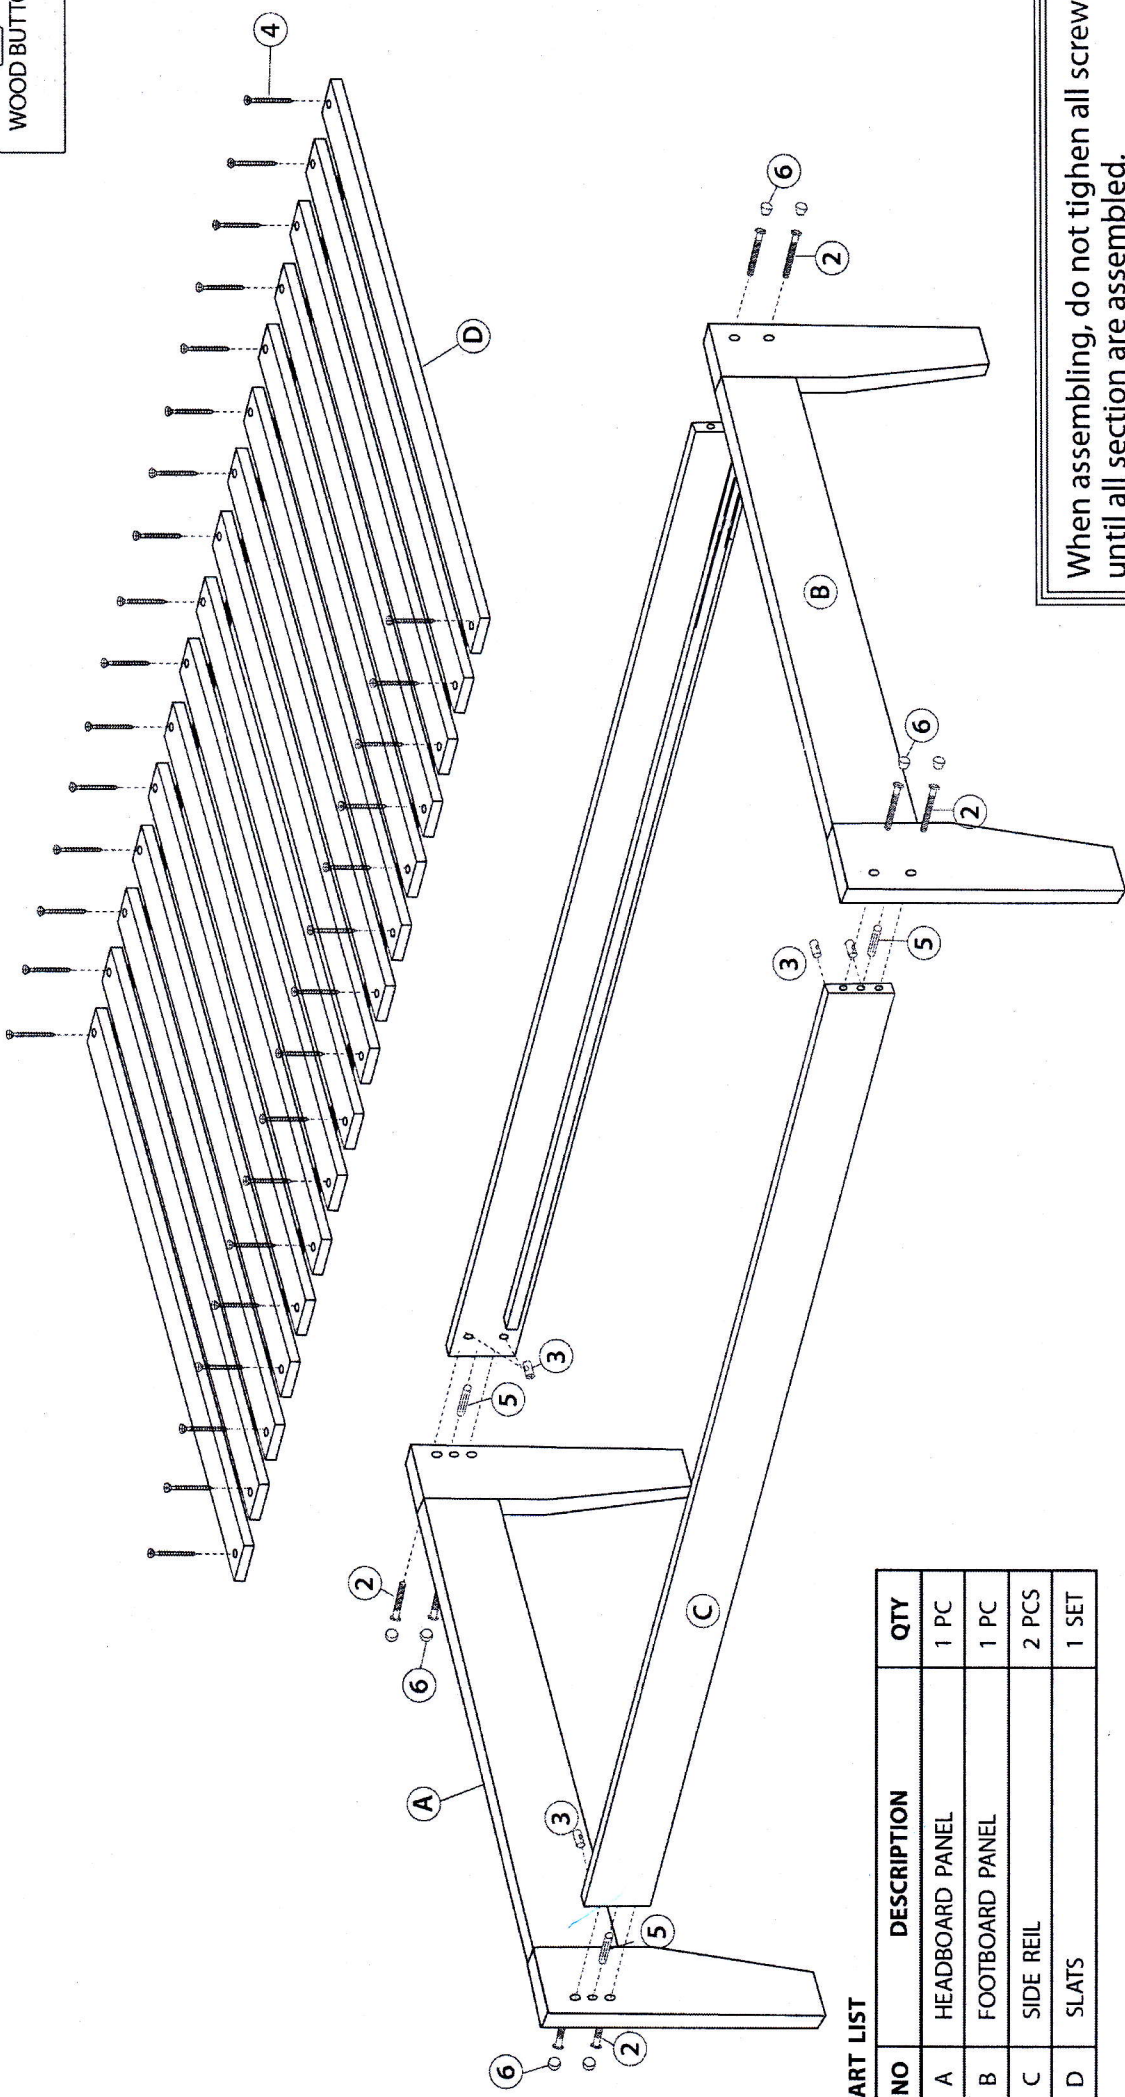

MODEL : SOVO SINGLE (16 PCS SLAT) ASSEMBLY INSTRUCTION

HARDWARE LIST

- 1 1 PC M4 ALLEN KEY
- 2 8 PCS JCBC M6x60mm
- 3 8 PCS BARREL NUT M6x15mm
- 4 32 PCS CSK SCREW M4x25mm
- 5 4 PCS WOOD DOWEL M10x30mm
- 6 8 PCS WOOD BUTTON

PART LIST

NO	DESCRIPTION	QTY
A	HEADBOARD PANEL	1 PC
B	FOOTBOARD PANEL	1 PC
C	SIDE REIL	2 PCS
D	SLATS	1 SET

When assembling, do not tighen all screws until all section are assembled. Always remember to assemble furniture on a clean, smooth and carpeted surface.