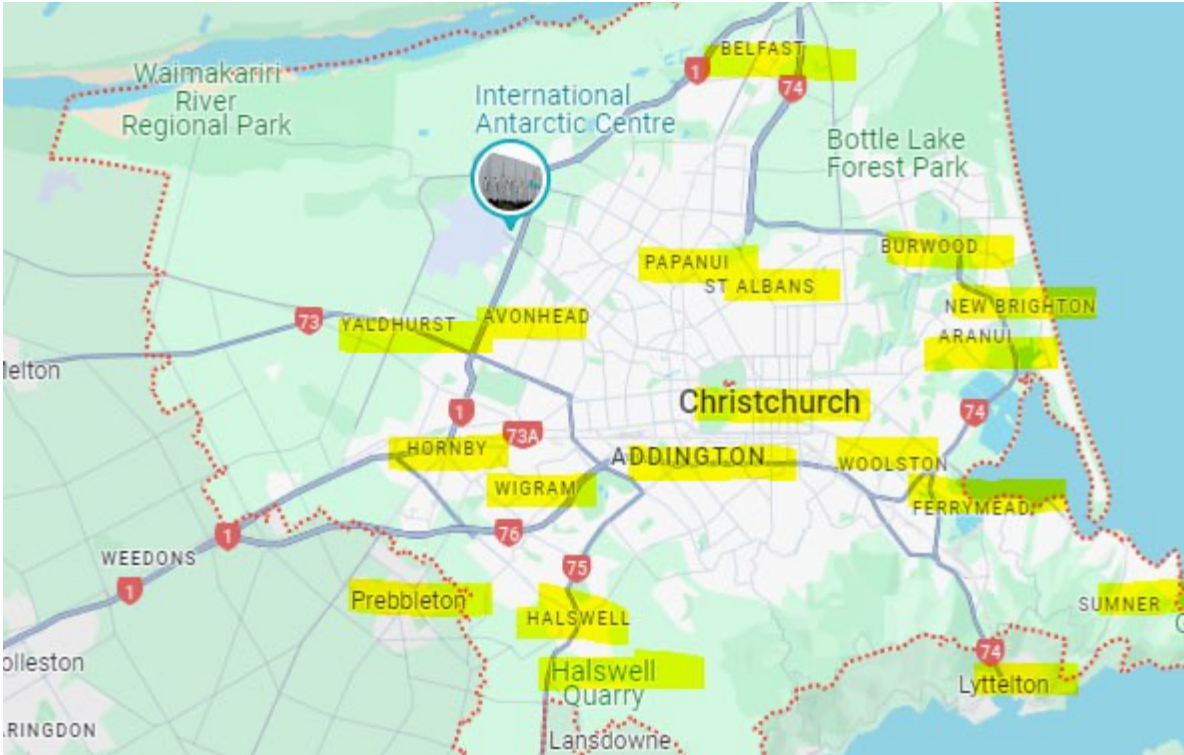

Christchurch