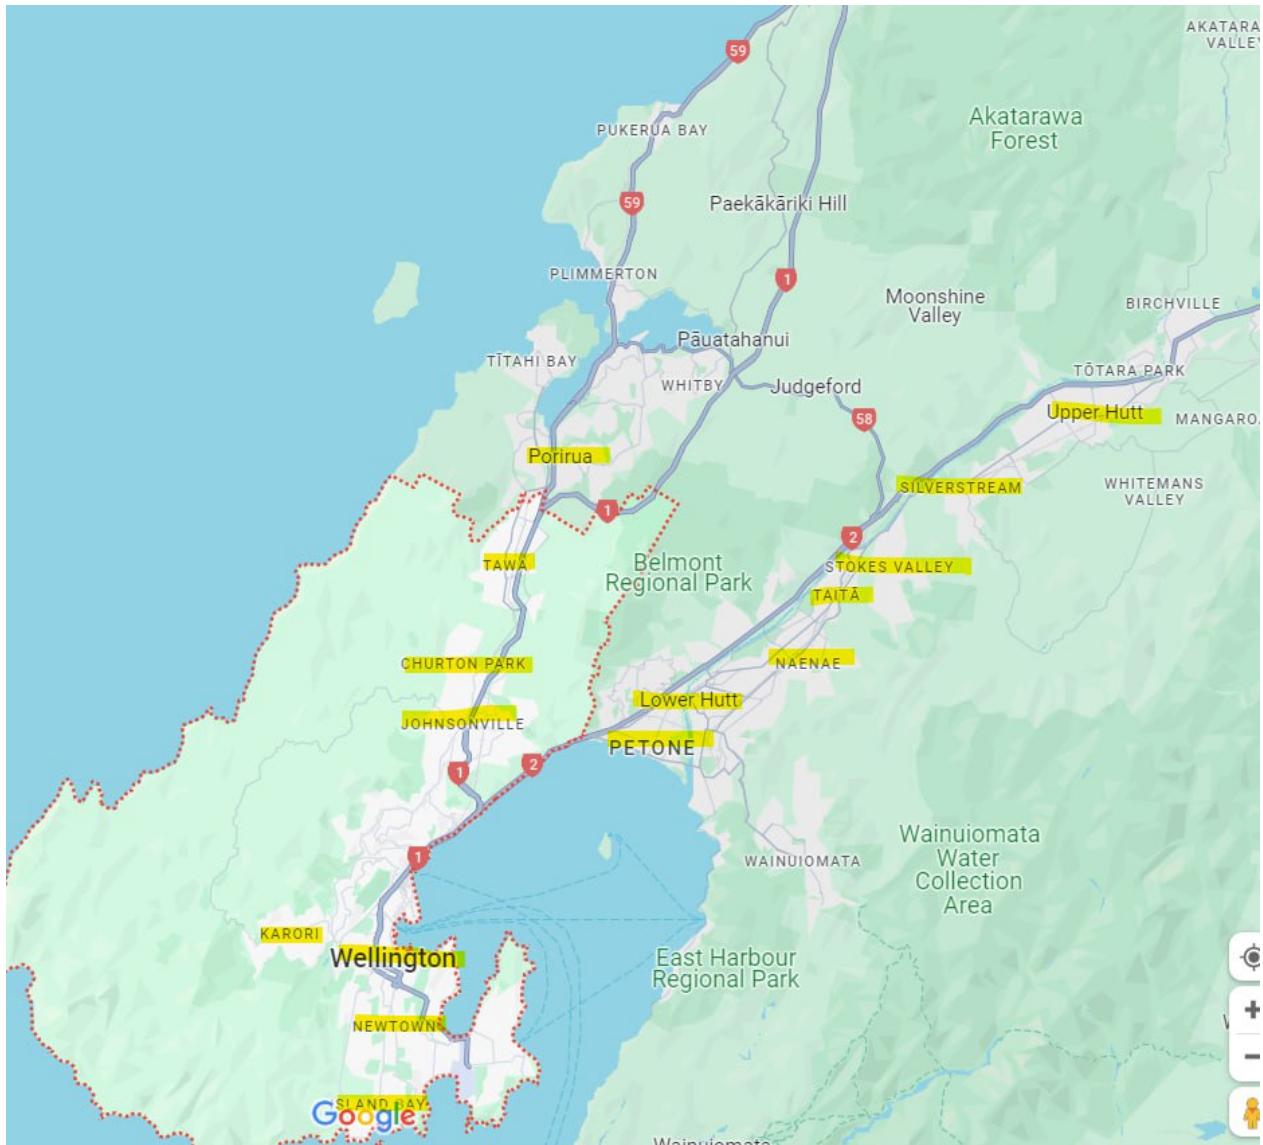

Wellington