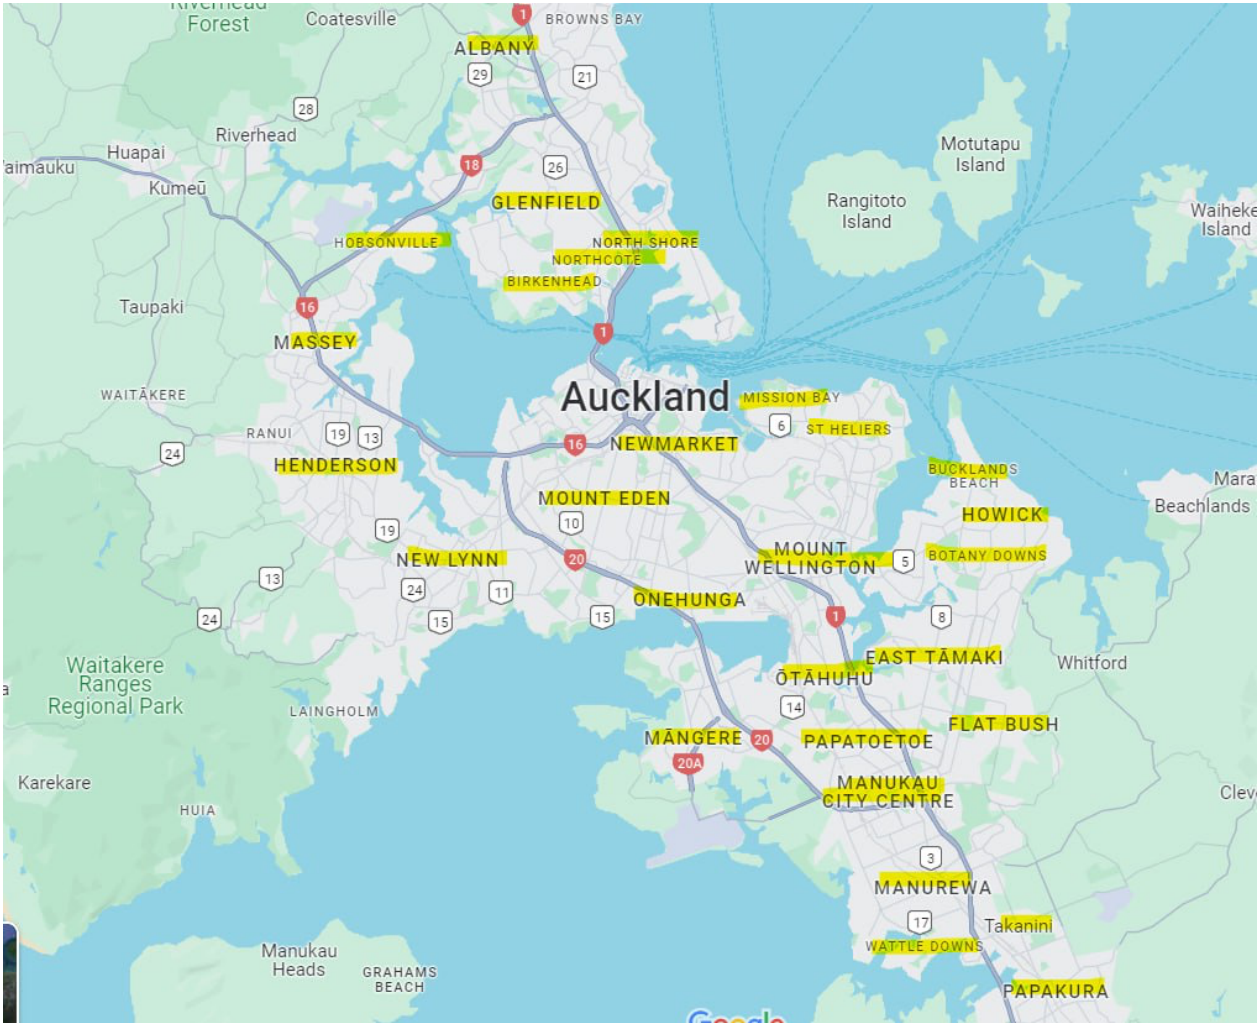

# Intercity Orders

Available to all highlighted locations

## Auckland

Snells Beach  
Stratford  
Taihape  
Taumarunui  
Taupo  
Tauranga  
Te Awamutu  
Te Awanga  
Te Kauwhata  
Te Kuiti  
Te Puke

Thames  
Tokoroa  
Tuakau  
Upper Hutt  
Waihi  
Waikanae  
Waipapa  
Waipu  
Waitara  
Waiuku  
Warkworth

Dunedin  
Gore  
Greymouth  
Hokitika  
Timaru  
Wakefield  
Wanaka  
Westport