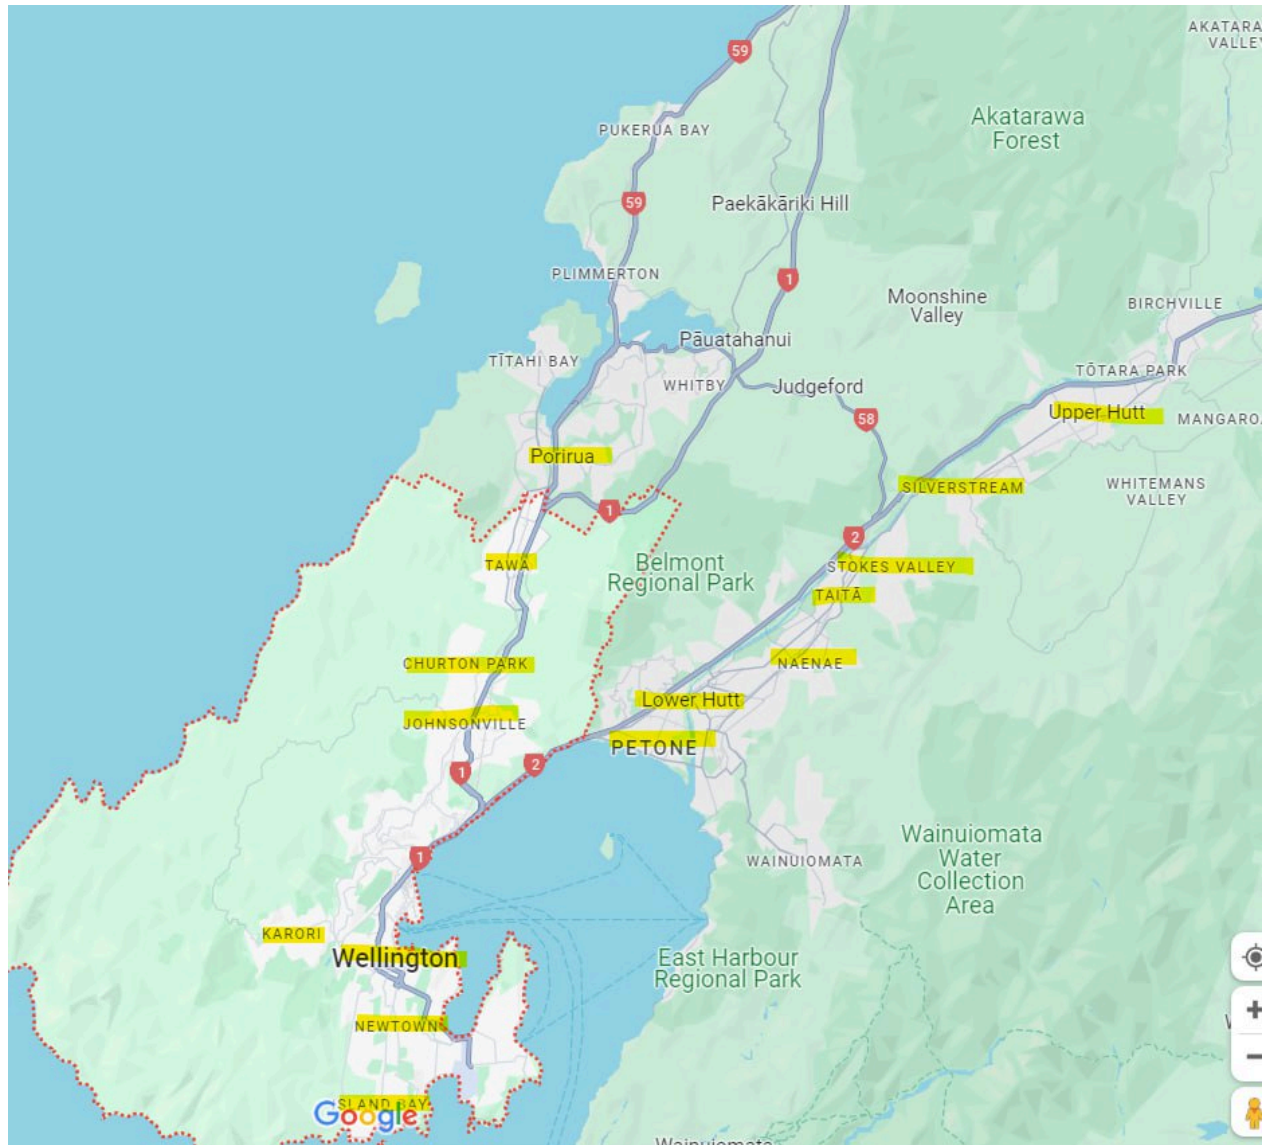

Auckland

Wellington

Christchurch

Nationwide Orders

North Island

Ashhurst	Huntly	Ohope
Auckland	Inglewood	Omaha
Birchville	Kaikohe	Omokoroa
Bulls	Kaitaia	One Tree Point
Cambridge	Kaiwaka	Opotiki
Carterton	Katikati	Opunake
Clive	Kaukapakapa	Orewa
Coromandel	Kawakawa	Otaki
Dargaville	Kawerau	Otorohanga
Edgecumbe	Kerikeri	Paekakariki
Eltham	Kumeu	Paeroa
Eskdale	Leigh	Pahiatua
Featherston	Levin	Palmerston North
Feilding	Lower Hutt	Papamoia
Flaxmere	Manaia	Parakai
Foxton	Mangawhai Heads	Paraparaumu
Gisborne	Marton	Pokeno
Hamilton	Masterton	Porirua
Hamurana	Matamata	Pukekohe
Hastings	Morrinsville	Putaruru
Haumoana	Mount Maunganui	Raglan
Havelock North	Napier	Red Beach
Hawera	New Plymouth	Rotokawa
Horahora	Ngaruawahia	Rotorua
Huntermville	Ngatea	Ruakak

Snells Beach
Stratford
Taihape
Taumarunui
Taupo
Tauranga
Te Awamutu
Te Awanga
Te Kauwhata
Te Kuiti
Te Puke

Thames
Tokoroa
Tuakau
Upper Hutt
Waihi
Waikanae
Waipapa
Waipu
Waitara
Waiuku
Warkworth

Wellington
Wellsford
Whakatane
Whangamata
Whanganui
Whangaparaoa
Whangarei
Whitford
Whitianga
Woodend

South Island

Alexandra
Ashburton
Balclutha
Blenheim
Invercargill
Kaiapoi
Mosgiel
Nelson
Oamaru

Bluff
Christchurch
Cromwell
Darfield
Otautau
Picton
Queenstown
Rangiora
Te Anau

Dunedin
Gore
Greymouth
Hokitika
Timaru
Wakefield
Wanaka
Westport