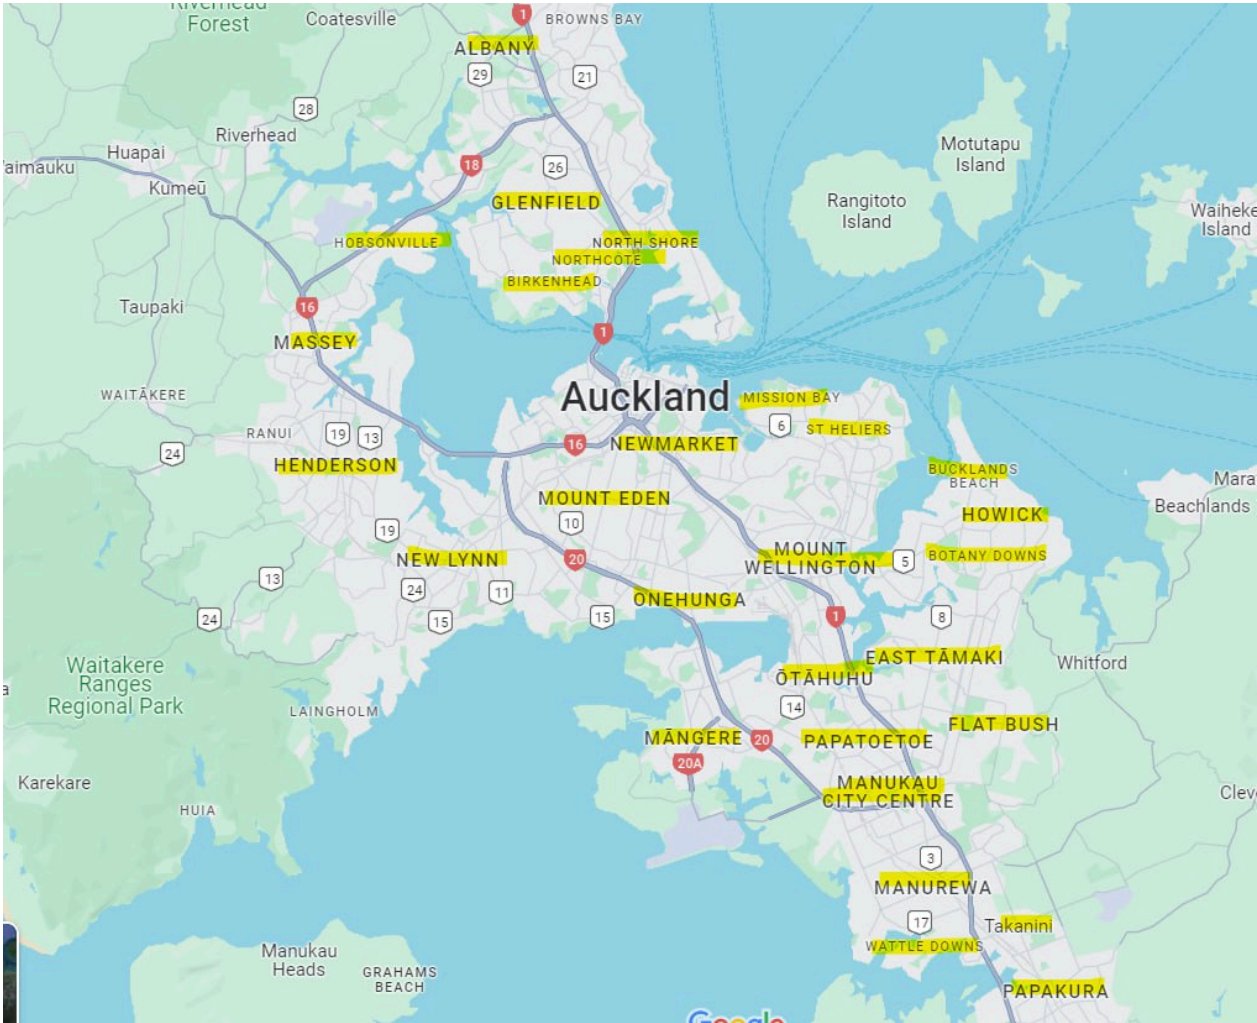

Auckland

Wellington

Christchurch

Nationwide Orders

North Island

Ashhurst	Huntly	Ohope
Auckland	Inglewood	Omaha
Birchville	Kaikohe	Omokoroa
Bulls	Kaitaia	One Tree Point
Cambridge	Kaiwaka	Opotiki
Carterton	Katikati	Opunake
Clive	Kaukapakapa	Orewa
Coromandel	Kawakawa	Otaki
Dargaville	Kawerau	Otorohanga
Edgecumbe	Kerikeri	Paekakariki
Eltham	Kumeu	Paeroa
Eskdale	Leigh	Pahiatua
Featherston	Levin	Palmerston North
Feilding	Lower Hutt	Papamoia
Flaxmere	Manaia	Parakai
Foxton	Mangawhai Heads	Paraparaumu
Gisborne	Marton	Pokeno
Hamilton	Masterton	Porirua
Hamurana	Matamata	Pukekohe
Hastings	Morrinsville	Putaruru
Haumoana	Mount Maunganui	Raglan
Havelock North	Napier	Red Beach
Hawera	New Plymouth	Rotokawa
Horahora	Ngaruawahia	Rotorua
Huntermville	Ngatea	Ruakak

Snells Beach
Stratford
Taihape
Taumarunui
Taupo
Tauranga
Te Awamutu
Te Awanga
Te Kauwhata
Te Kuiti
Te Puke

Thames
Tokoroa
Tuakau
Upper Hutt
Waihi
Waikanae
Waipapa
Waipu
Waitara
Waiuku
Warkworth

Wellington
Wellsford
Whakatane
Whangamata
Whanganui
Whangaparaoa
Whangarei
Whitford
Whitianga
Woodend

South Island

Alexandra
Ashburton
Balclutha
Blenheim
Invercargill
Kaiapoi
Mosgiel
Nelson
Oamaru

Bluff
Christchurch
Cromwell
Darfield
Otautau
Picton
Queenstown
Rangiora
Te Anau

Dunedin
Gore
Greymouth
Hokitika
Timaru
Wakefield
Wanaka
Westport