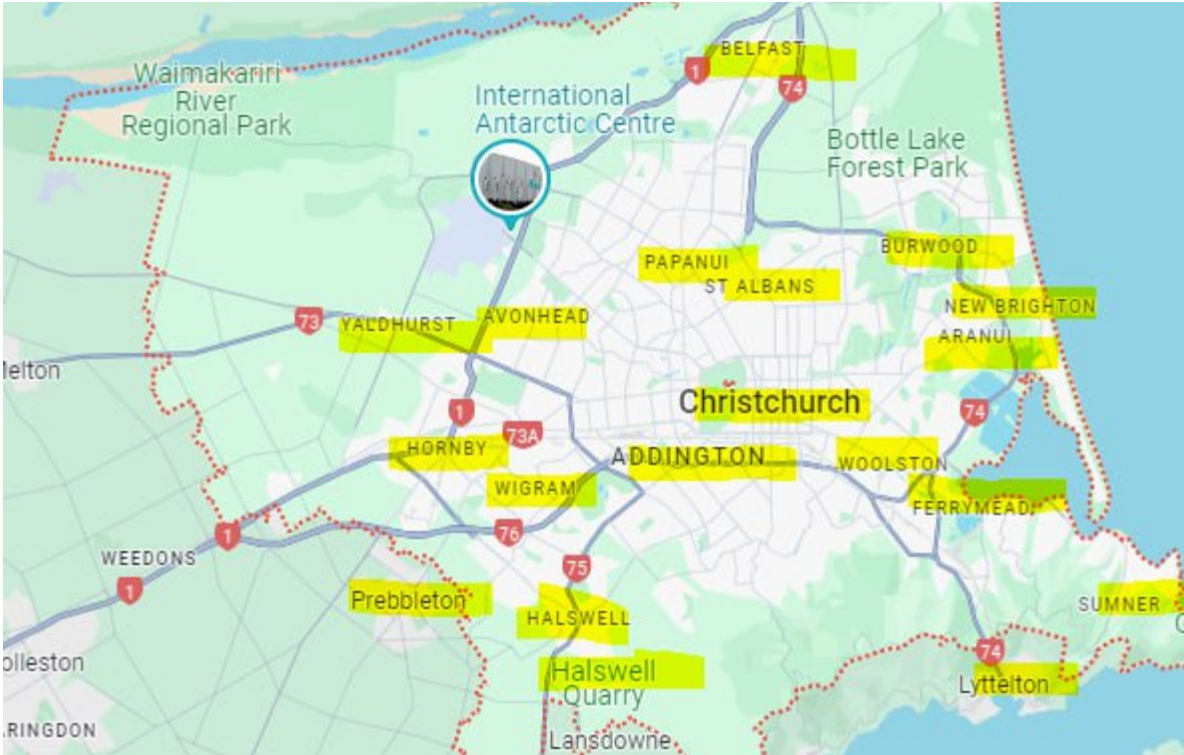

Auckland

Wellington

Christchurch

Nationwide Orders

North Island

Ashhurst	Huntly	Ohope
Auckland	Inglewood	Omaha
Birchville	Kaikohe	Omokoroa
Bulls	Kaitaia	One Tree Point
Cambridge	Kaiwaka	Opotiki
Carterton	Katikati	Opunake
Clive	Kaukapakapa	Orewa
Coromandel	Kawakawa	Otaki
Dargaville	Kawerau	Otorohanga
Edgecumbe	Kerikeri	Paekakariki
Eltham	Kumeu	Paeroa
Eskdale	Leigh	Pahiatua
Featherston	Levin	Palmerston North
Feilding	Lower Hutt	Papamoia
Flaxmere	Manaia	Parakai
Foxton	Mangawhai Heads	Paraparaumu
Gisborne	Marton	Pokeno
Hamilton	Masterton	Porirua
Hamurana	Matamata	Pukekohe
Hastings	Morrinsville	Putaruru
Haumoana	Mount Maunganui	Raglan
Havelock North	Napier	Red Beach
Hawera	New Plymouth	Rotokawa
Horahora	Ngaruawahia	Rotorua
Huntermville	Ngatea	Ruakak

Snells Beach
Stratford
Taihape
Taumarunui
Taupo
Tauranga
Te Awamutu
Te Awanga
Te Kauwhata
Te Kuiti
Te Puke

Thames
Tokoroa
Tuakau
Upper Hutt
Waihi
Waikanae
Waipapa
Waipu
Waitara
Waiuku
Warkworth

Wellington
Wellsford
Whakatane
Whangamata
Whanganui
Whangaparaoa
Whangarei
Whitford
Whitianga
Woodend

South Island

Alexandra
Ashburton
Balclutha
Blenheim
Invercargill
Kaiapoi
Mosgiel
Nelson
Oamaru

Bluff
Christchurch
Cromwell
Darfield
Otautau
Picton
Queenstown
Rangiora
Te Anau

Dunedin
Gore
Greymouth
Hokitika
Timaru
Wakefield
Wanaka
Westport