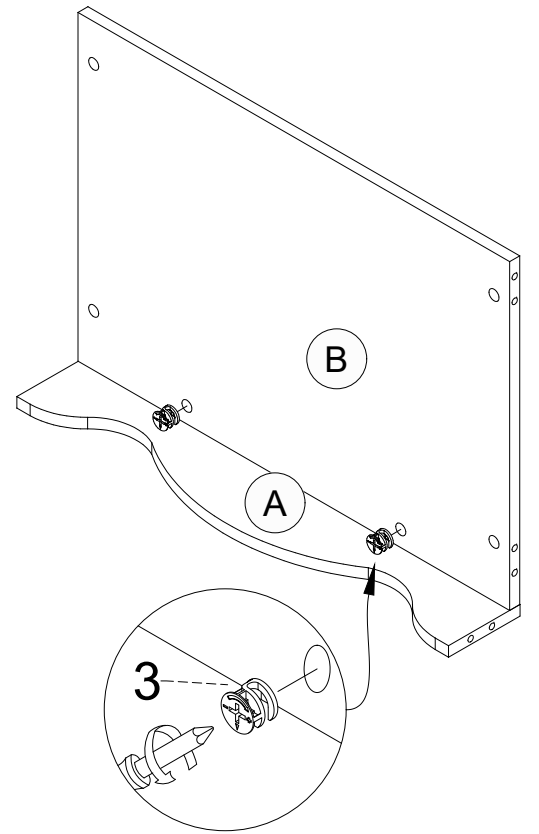

PART LIST

CODE	QTY
A	1
B	1
C	1
D	1
E	1
F	1
G	1
H	1
I	1
J	1
K	2
L	2
M	2
N	2

ASSEMBLY INSTRUCTIONS

DO NOT FULLY TIGHTEN ANY BOLTS BEFORE ALL PARTS ARE LOOSELY ASSEMBLED. THE PRODUCT/FITTINGS MAY BE DAMAGED IF OVERTIGHTENED. BEWARE OF CROSS THREADING SCREWS AND BOLTS DURINGS ASSEMBLY. SMALL COMPONENT PARTS COULD CHOKE A CHILD IF SWALLOWED. WE STRONGLY RECOMMEND THAT YOU KEEP CHILDREN AWAY FROM THE WORK AREA.

WALDEN 2 DOORS WARDROBE

HARDWARE LIST

1		Wood Dowel $\phi 8 \times 30 \text{mm}$	29 pcs
2		Minifix Bolt	22 pcs
3		Minifix Cam	22 pcs
4		SV43 Bracket	2 pcs
5		Screw $\phi 3.5 \times 12 \text{mm}$	4 pcs
6		Hinges 7/8"	6 pcs
7		Screw $\phi 3.5 \times 16 \text{mm}$	36 pcs
8		Screw $\phi 6 \times 45 \text{mm}$	12 pcs
9		Allen Key M4	1 pc
10		Screw $\phi 4 \times 30 \text{mm}$	2 pcs
11		PVH - 1586mm	1 pc
12		Nail	16 pcs
13		PVC Nail With Pin	4 pcs
14		192 Stub	4 pcs
15		Screw $\phi 3.5 \times 25 \text{mm}$	4 pcs
16		Oval Hanger Road - 640mm	1 pc
17		Wooden Handle	2 pcs
18		Handle Screw $\phi 4 \times 25 \text{mm}$	2 pcs
19		Minifix Cover Cap	6 pcs

Minifix Setup :

STEP 1
UNLOCK

STEP 2

STEP 3
LOCK

STEP 1

1		29 pcs
2		22 pcs
4		2 pcs
5		4 pcs

STEP 2

6		6 pcs
7		12 pcs

PLEASE PUT ANOTHER BOARD IN ORDER TO ALIGN THE HINGES ACCORDINGLY.

STEP 3

3		2 pcs
---	--	-------

STEP 4

3

6 pcs

STEP 5

3