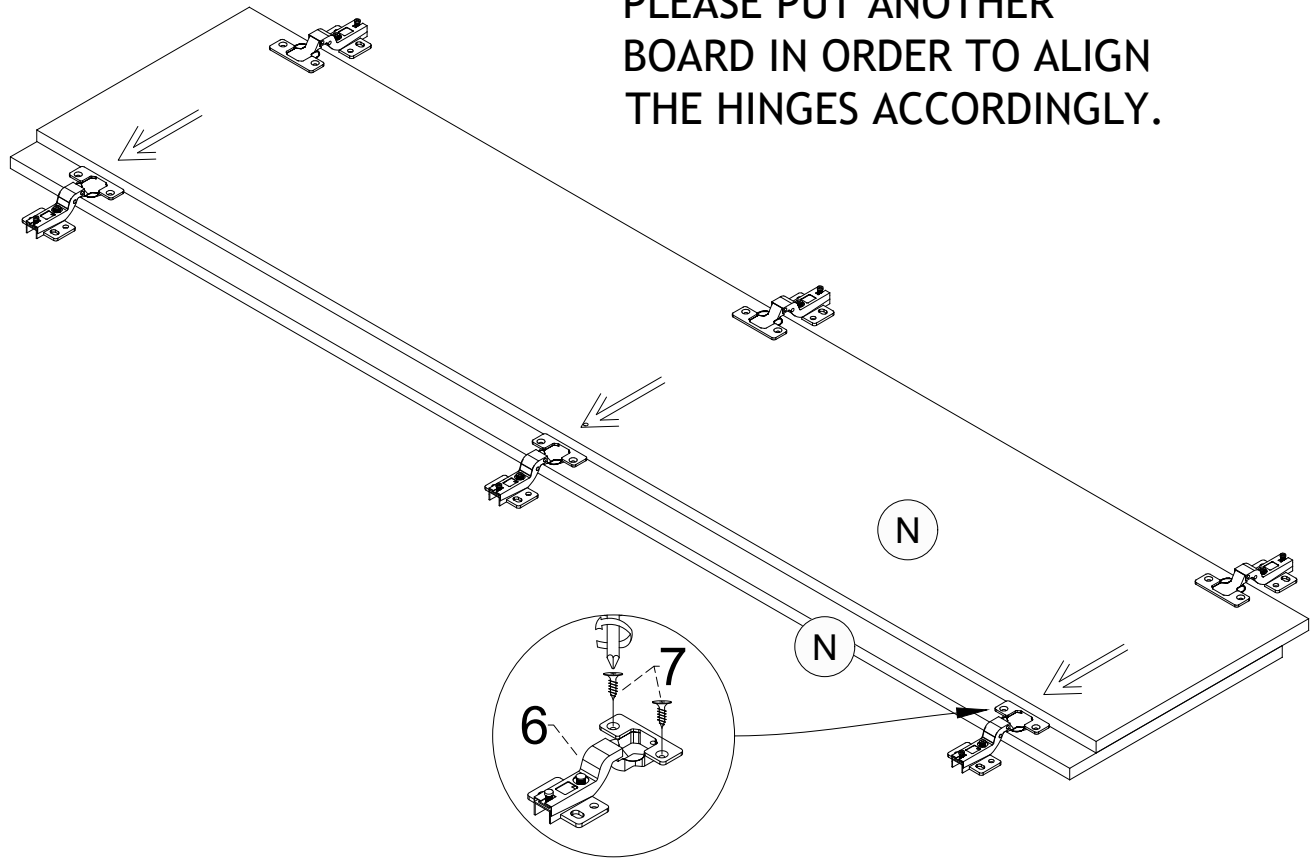

WALDEN 2 DOORS WARDROBE

HARDWARE LIST

1		Wood Dowel $\phi 8 \times 30 \text{mm}$	29 pcs
2		Minifix Bolt	22 pcs
3		Minifix Cam	22 pcs
4		SV43 Bracket	2 pcs
5		Screw $\phi 3.5 \times 12 \text{mm}$	4 pcs
6		Hinges 7/8"	6 pcs
7		Screw $\phi 3.5 \times 16 \text{mm}$	36 pcs
8		Screw $\phi 6 \times 45 \text{mm}$	12 pcs
9		Allen Key M4	1 pc
10		Screw $\phi 4 \times 30 \text{mm}$	2 pcs
11		PVH - 1586mm	1 pc
12		Nail	16 pcs
13		PVC Nail With Pin	4 pcs
14		192 Stub	4 pcs
15		Screw $\phi 3.5 \times 25 \text{mm}$	4 pcs
16		Oval Hanger Road - 640mm	1 pc
17		Wooden Handle	2 pcs
18		Handle Screw $\phi 4 \times 25 \text{mm}$	2 pcs
19		Minifix Cover Cap	6 pcs

Minifix Setup :

STEP 1
UNLOCK

STEP 2

STEP 3
LOCK

STEP 1

1		29 pcs
2		22 pcs
4		2 pcs
5		4 pcs

STEP 2

6		6 pcs
7		12 pcs

PLEASE PUT ANOTHER BOARD IN ORDER TO ALIGN THE HINGES ACCORDINGLY.

STEP 3

3		2 pcs
---	--	-------

STEP 4

3

6 pcs

STEP 5

3