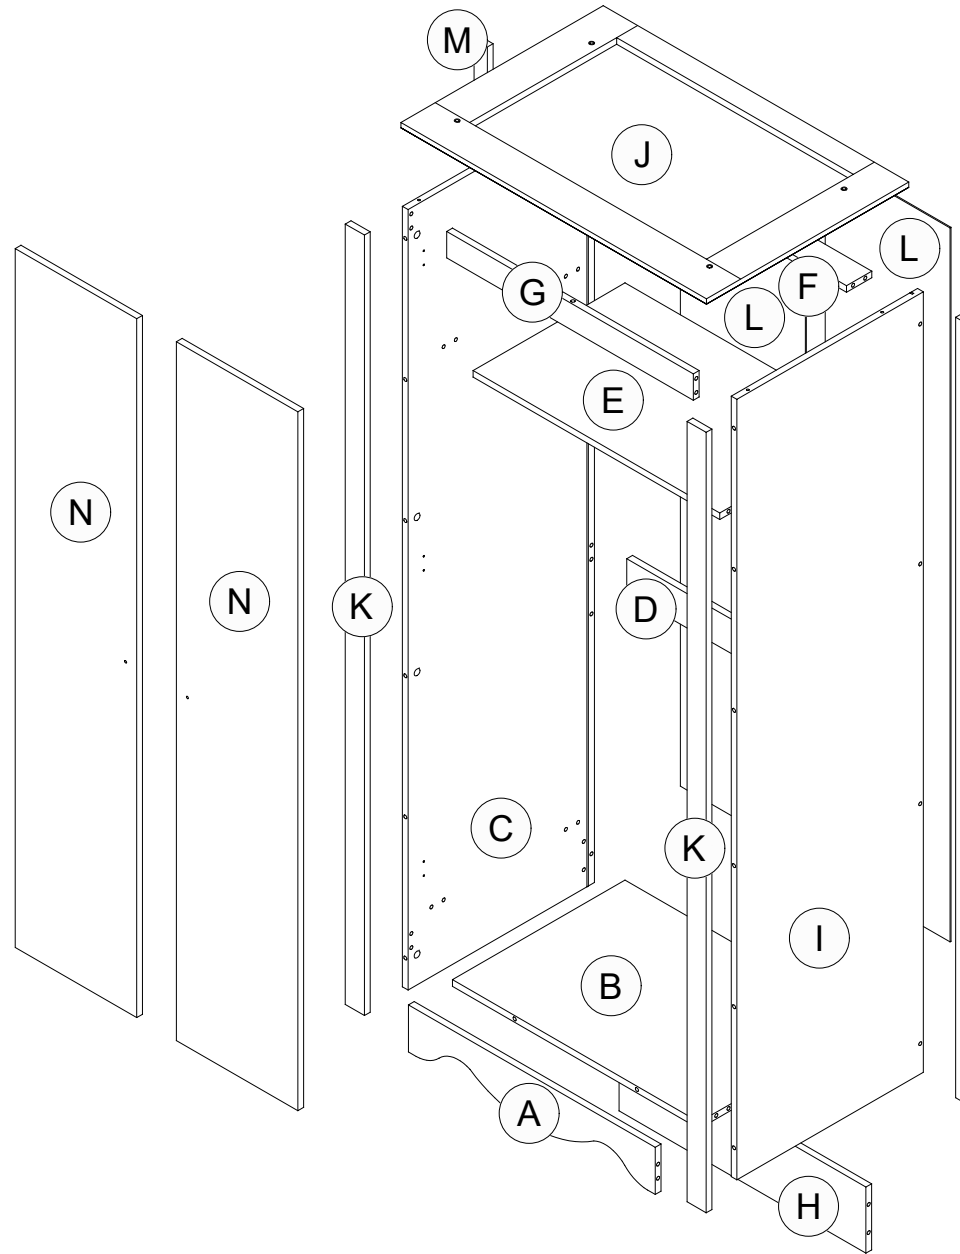

PART LIST

CODE	QTY
A	1
B	1
C	1
D	1
E	1
F	1
G	1
H	1
I	1
J	1
K	2
L	2
M	2
N	2

ASSEMBLY INSTRUCTIONS

DO NOT FULLY TIGHTEN ANY BOLTS BEFORE ALL PARTS ARE LOOSELY ASSEMBLED. THE PRODUCT/FITTINGS MAY BE DAMAGED IF OVERTIGHTENED. BEWARE OF CROSS THREADING SCREWS AND BOLTS DURINGS ASSEMBLY. SMALL COMPONENT PARTS COULD CHOKE A CHILD IF SWALLOWED. WE STRONGLY RECOMMEND THAT YOU KEEP CHILDREN AWAY FROM THE WORK AREA.

WALDEN 2 DOORS WARDROBE

HARDWARE LIST

1		Wood Dowel $\phi 8 \times 30 \text{mm}$	29 pcs
2		Minifix Bolt	22 pcs
3		Minifix Cam	22 pcs
4		SV43 Bracket	2 pcs
5		Screw $\phi 3.5 \times 12 \text{mm}$	4 pcs
6		Hinges 7/8"	6 pcs
7		Screw $\phi 3.5 \times 16 \text{mm}$	36 pcs
8		Screw $\phi 6 \times 45 \text{mm}$	12 pcs
9		Allen Key M4	1 pc
10		Screw $\phi 4 \times 30 \text{mm}$	2 pcs
11		PVH - 1586mm	1 pc
12		Nail	16 pcs
13		PVC Nail With Pin	4 pcs
14		192 Stub	4 pcs
15		Screw $\phi 3.5 \times 25 \text{mm}$	4 pcs
16		Oval Hanger Road - 640mm	1 pc
17		Wooden Handle	2 pcs
18		Handle Screw $\phi 4 \times 25 \text{mm}$	2 pcs
19		Minifix Cover Cap	6 pcs