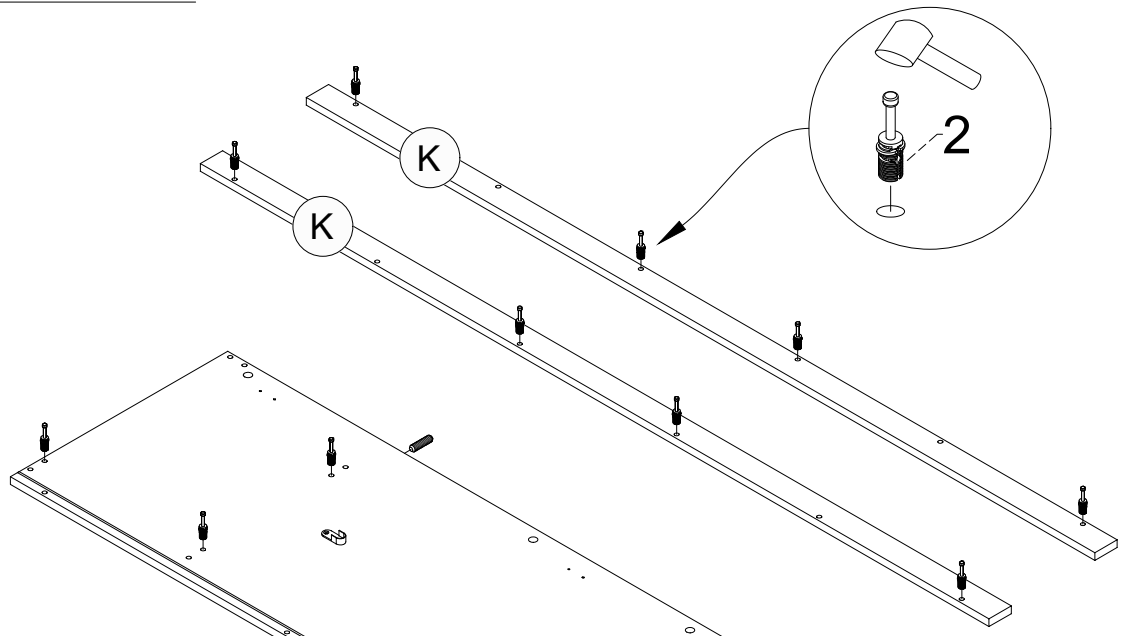

PART LIST

CODE	QTY
A	1
B	1
C	1
D	1
E	1
F	1
G	1
H	1
I	1
J	1
K	2
L	2
M	2
N	2

ASSEMBLY INSTRUCTIONS

DO NOT FULLY TIGHTEN ANY BOLTS BEFORE ALL PARTS ARE LOOSELY ASSEMBLED. THE PRODUCT/FITTINGS MAY BE DAMAGED IF OVERTIGHTENED. BEWARE OF CROSS THREADING SCREWS AND BOLTS DURINGS ASSEMBLY. SMALL COMPONENT PARTS COULD CHOKE A CHILD IF SWALLOWED. WE STRONGLY RECOMMEND THAT YOU KEEP CHILDREN AWAY FROM THE WORK AREA.

WALDEN 2 DOORS WARDROBE

HARDWARE LIST

1		Wood Dowel $\phi 8 \times 30 \text{mm}$	29 pcs
2		Minifix Bolt	22 pcs
3		Minifix Cam	22 pcs
4		SV43 Bracket	2 pcs
5		Screw $\phi 3.5 \times 12 \text{mm}$	4 pcs
6		Hinges 7/8"	6 pcs
7		Screw $\phi 3.5 \times 16 \text{mm}$	36 pcs
8		Screw $\phi 6 \times 45 \text{mm}$	12 pcs
9		Allen Key M4	1 pc
10		Screw $\phi 4 \times 30 \text{mm}$	2 pcs
11		PVH - 1586mm	1 pc
12		Nail	16 pcs
13		PVC Nail With Pin	4 pcs
14		192 Stub	4 pcs
15		Screw $\phi 3.5 \times 25 \text{mm}$	4 pcs
16		Oval Hanger Road - 640mm	1 pc
17		Wooden Handle	2 pcs
18		Handle Screw $\phi 4 \times 25 \text{mm}$	2 pcs
19		Minifix Cover Cap	6 pcs

Minifix Setup :

STEP 1
UNLOCK

STEP 2

STEP 3
LOCK

STEP 1

1		29 pcs
2		22 pcs
4		2 pcs
5		4 pcs

STEP 2

6		6 pcs
7		12 pcs

PLEASE PUT ANOTHER BOARD IN ORDER TO ALIGN THE HINGES ACCORDINGLY.

STEP 3

3		2 pcs
---	--	-------

STEP 4

3

6 pcs

STEP 5

3