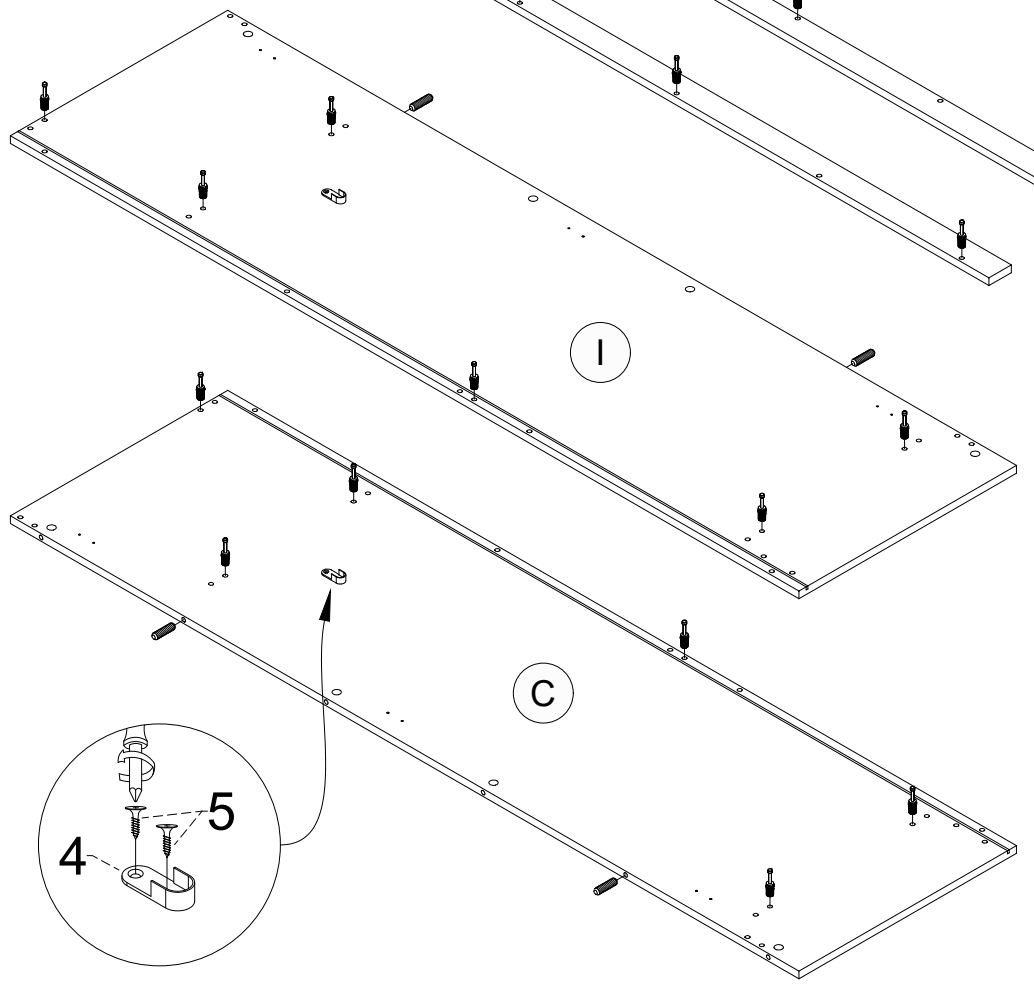

PART LIST

CODE	QTY
A	1
B	1
C	1
D	1
E	1
F	1
G	1
H	1
I	1
J	1
K	2
L	2
M	2
N	2

ASSEMBLY INSTRUCTIONS

DO NOT FULLY TIGHTEN ANY BOLTS BEFORE ALL PARTS ARE LOOSELY ASSEMBLED. THE PRODUCT/FITTINGS MAY BE DAMAGED IF OVERTIGHTENED. BEWARE OF CROSS THREADING SCREWS AND BOLTS DURINGS ASSEMBLY. SMALL COMPONENT PARTS COULD CHOKE A CHILD IF SWALLOWED. WE STRONGLY RECOMMEND THAT YOU KEEP CHILDREN AWAY FROM THE WORK AREA.

WALDEN 2 DOORS WARDROBE

HARDWARE LIST

1		Wood Dowel $\phi 8 \times 30 \text{mm}$	29 pcs
2		Minifix Bolt	22 pcs
3		Minifix Cam	22 pcs
4		SV43 Bracket	2 pcs
5		Screw $\phi 3.5 \times 12 \text{mm}$	4 pcs
6		Hinges 7/8"	6 pcs
7		Screw $\phi 3.5 \times 16 \text{mm}$	36 pcs
8		Screw $\phi 6 \times 45 \text{mm}$	12 pcs
9		Allen Key M4	1 pc
10		Screw $\phi 4 \times 30 \text{mm}$	2 pcs
11		PVH - 1586mm	1 pc
12		Nail	16 pcs
13		PVC Nail With Pin	4 pcs
14		192 Stub	4 pcs
15		Screw $\phi 3.5 \times 25 \text{mm}$	4 pcs
16		Oval Hanger Road - 640mm	1 pc
17		Wooden Handle	2 pcs
18		Handle Screw $\phi 4 \times 25 \text{mm}$	2 pcs
19		Minifix Cover Cap	6 pcs

Minifix Setup :

STEP 1
UNLOCK

STEP 2

STEP 3
LOCK

STEP 1

1		29 pcs
2		22 pcs
4		2 pcs
5		4 pcs

STEP 2

6		6 pcs
7		12 pcs

PLEASE PUT ANOTHER BOARD IN ORDER TO ALIGN THE HINGES ACCORDINGLY.

STEP 3

3		2 pcs
---	--	-------

STEP 4

3

6 pcs

STEP 5

3