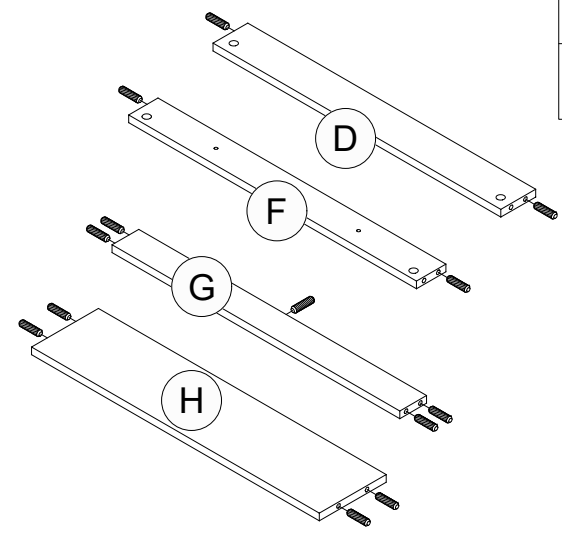

PART LIST

CODE	QTY
A	1
B	1
C	1
D	1
E	1
F	1
G	1
H	1
I	1
J	1
K	2
L	2
M	2
N	2

ASSEMBLY INSTRUCTIONS

DO NOT FULLY TIGHTEN ANY BOLTS BEFORE ALL PARTS ARE LOOSELY ASSEMBLED. THE PRODUCT/FITTINGS MAY BE DAMAGED IF OVERTIGHTENED. BEWARE OF CROSS THREADING SCREWS AND BOLTS DURINGS ASSEMBLY. SMALL COMPONENT PARTS COULD CHOKE A CHILD IF SWALLOWED. WE STRONGLY RECOMMEND THAT YOU KEEP CHILDREN AWAY FROM THE WORK AREA.

WALDEN 2 DOORS WARDROBE

HARDWARE LIST

1		Wood Dowel $\phi 8 \times 30 \text{mm}$	29 pcs
2		Minifix Bolt	22 pcs
3		Minifix Cam	22 pcs
4		SV43 Bracket	2 pcs
5		Screw $\phi 3.5 \times 12 \text{mm}$	4 pcs
6		Hinges 7/8"	6 pcs
7		Screw $\phi 3.5 \times 16 \text{mm}$	36 pcs
8		Screw $\phi 6 \times 45 \text{mm}$	12 pcs
9		Allen Key M4	1 pc
10		Screw $\phi 4 \times 30 \text{mm}$	2 pcs
11		PVH - 1586mm	1 pc
12		Nail	16 pcs
13		PVC Nail With Pin	4 pcs
14		192 Stub	4 pcs
15		Screw $\phi 3.5 \times 25 \text{mm}$	4 pcs
16		Oval Hanger Road - 640mm	1 pc
17		Wooden Handle	2 pcs
18		Handle Screw $\phi 4 \times 25 \text{mm}$	2 pcs
19		Minifix Cover Cap	6 pcs

Minifix Setup :

STEP 1
UNLOCK

STEP 2

STEP 3
LOCK

STEP 1

1		29 pcs
2		22 pcs
4		2 pcs
5		4 pcs

STEP 2

6		6 pcs
7		12 pcs

PLEASE PUT ANOTHER BOARD IN ORDER TO ALIGN THE HINGES ACCORDINGLY.

STEP 3

3		2 pcs
---	--	-------

STEP 4

3

6 pcs

STEP 5

3