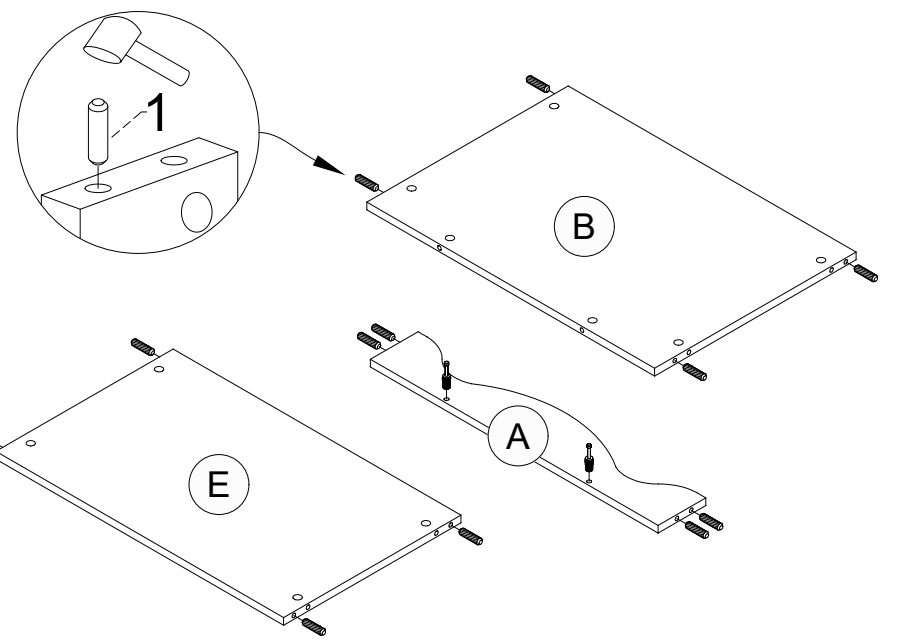

PART LIST

CODE	QTY
A	1
B	1
C	1
D	1
E	1
F	1
G	1
H	1
I	1
J	1
K	2
L	2
M	2
N	2

ASSEMBLY INSTRUCTIONS

DO NOT FULLY TIGHTEN ANY BOLTS BEFORE ALL PARTS ARE LOOSELY ASSEMBLED. THE PRODUCT/FITTINGS MAY BE DAMAGED IF OVERTIGHTENED. BEWARE OF CROSS THREADING SCREWS AND BOLTS DURINGS ASSEMBLY. SMALL COMPONENT PARTS COULD CHOKE A CHILD IF SWALLOWED. WE STRONGLY RECOMMEND THAT YOU KEEP CHILDREN AWAY FROM THE WORK AREA.

WALDEN 2 DOORS WARDROBE

HARDWARE LIST

1		Wood Dowel $\phi 8 \times 30 \text{mm}$	29 pcs
2		Minifix Bolt	22 pcs
3		Minifix Cam	22 pcs
4		SV43 Bracket	2 pcs
5		Screw $\phi 3.5 \times 12 \text{mm}$	4 pcs
6		Hinges 7/8"	6 pcs
7		Screw $\phi 3.5 \times 16 \text{mm}$	36 pcs
8		Screw $\phi 6 \times 45 \text{mm}$	12 pcs
9		Allen Key M4	1 pc
10		Screw $\phi 4 \times 30 \text{mm}$	2 pcs
11		PVH - 1586mm	1 pc
12		Nail	16 pcs
13		PVC Nail With Pin	4 pcs
14		192 Stub	4 pcs
15		Screw $\phi 3.5 \times 25 \text{mm}$	4 pcs
16		Oval Hanger Road - 640mm	1 pc
17		Wooden Handle	2 pcs
18		Handle Screw $\phi 4 \times 25 \text{mm}$	2 pcs
19		Minifix Cover Cap	6 pcs

Minifix Setup :

STEP 1
UNLOCK

STEP 2

STEP 3
LOCK

STEP 1

1		29 pcs
2		22 pcs
4		2 pcs
5		4 pcs

STEP 2

6		6 pcs
7		12 pcs

PLEASE PUT ANOTHER BOARD IN ORDER TO ALIGN THE HINGES ACCORDINGLY.

STEP 3

3		2 pcs
---	--	-------

STEP 4

3

6 pcs

STEP 5

3