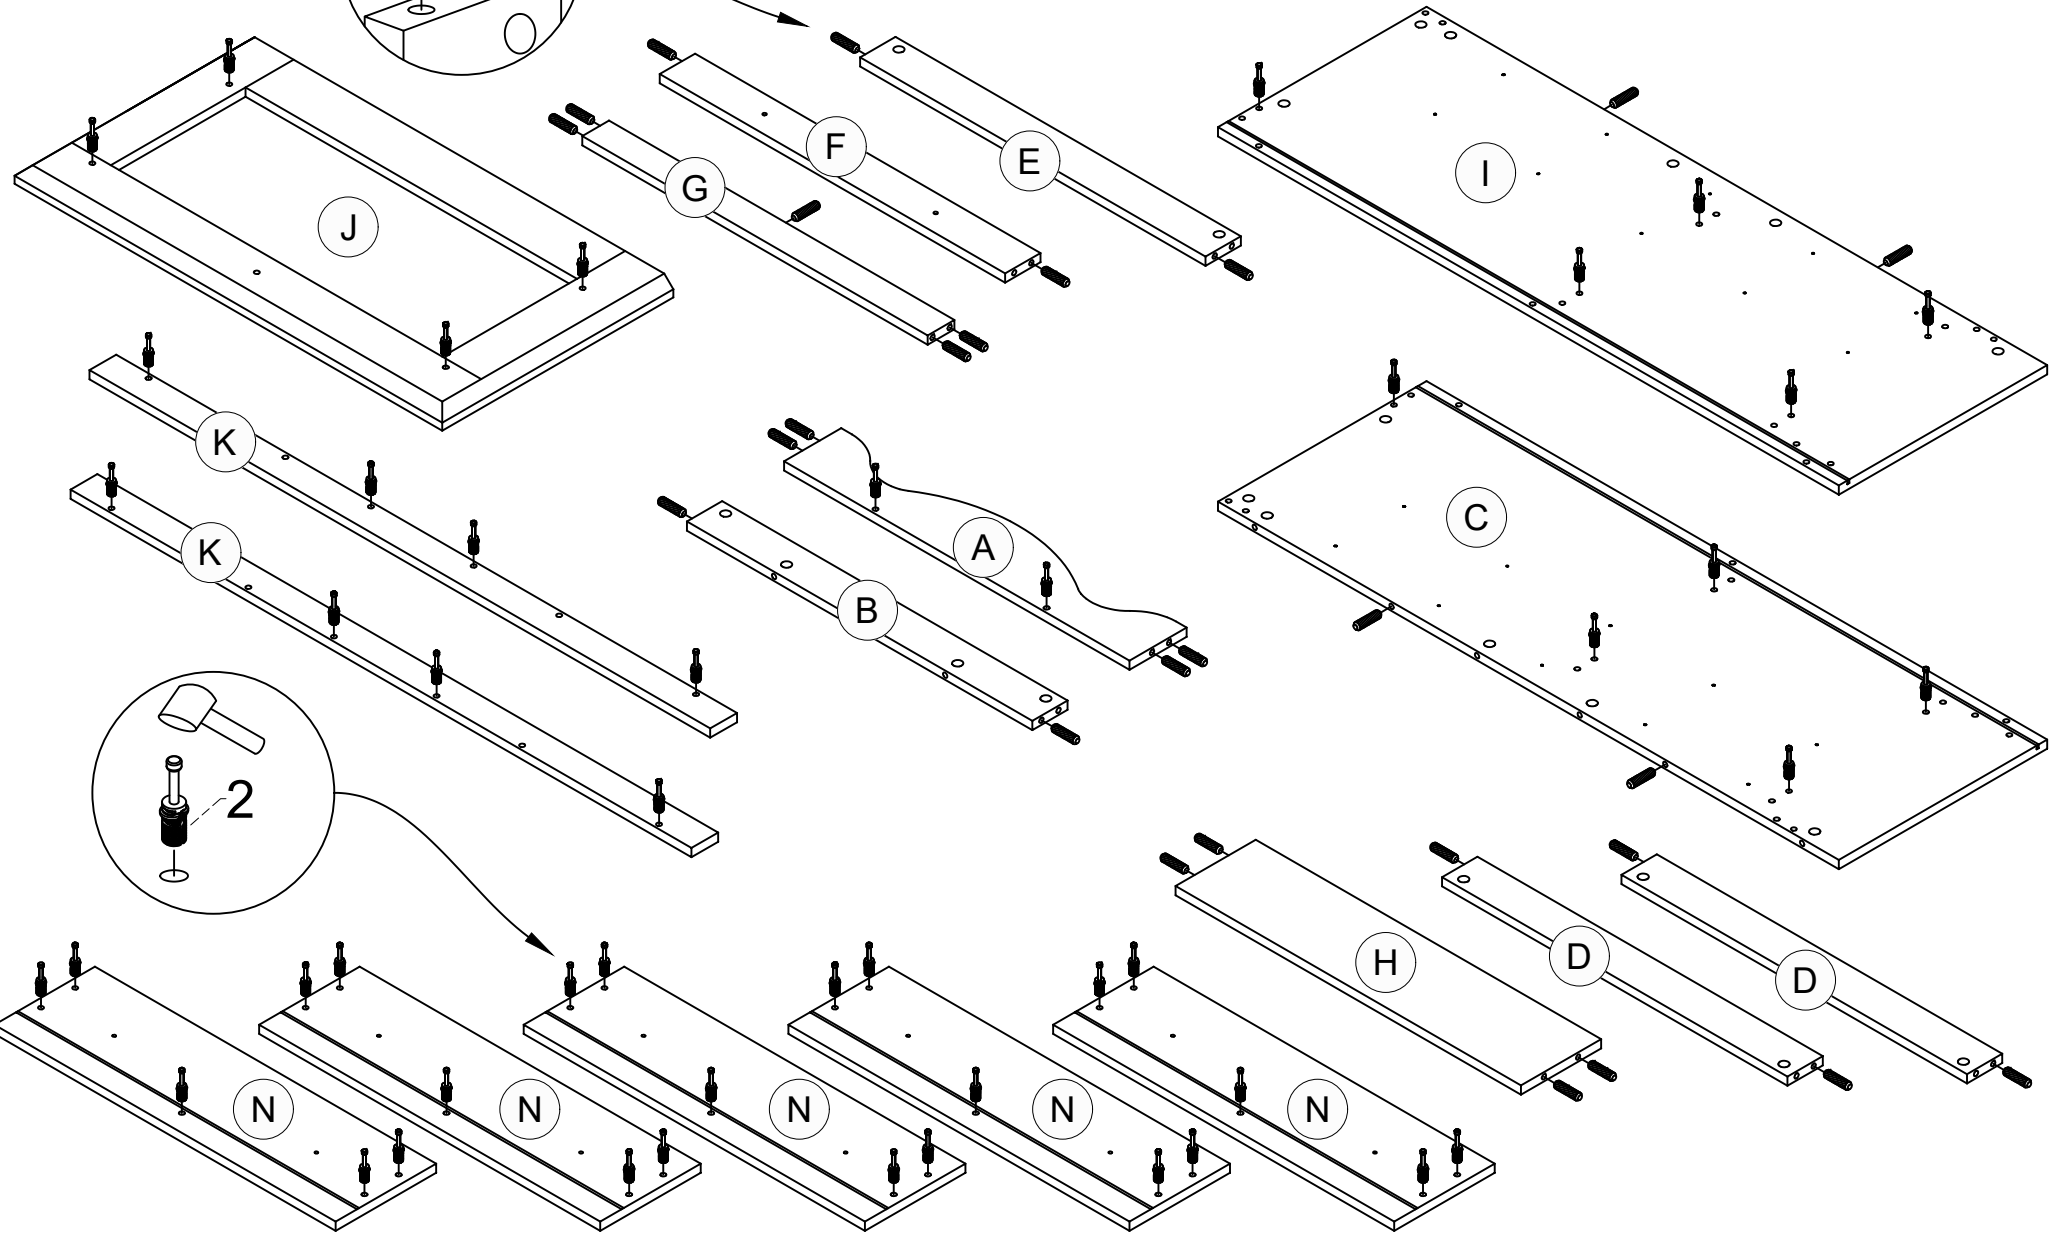

PART LIST

CODE	QTY
A	1
B	1
C	1
D	2
E	1
F	1
G	1
H	1
I	1
J	1
K	2
L	2
M	2
N	5
O	5
P	5
Q	5
R	5
S	5

ASSEMBLY INSTRUCTIONS

DO NOT FULLY TIGHTEN ANY BOLTS BEFORE ALL PARTS ARE LOOSELY ASSEMBLED. THE PRODUCT/FITTINGS MAY BE DAMAGED IF OVERTIGHTENED. BEWARE OF CROSS THREADING SCREWS AND BOLTS DURINGS ASSEMBLY. SMALL COMPONENT PARTS COULD CHOKE A CHILD IF SWALLOWED. WE STRONGLY RECOMMEND THAT YOU KEEP CHILDREN AWAY FROM THE WORK AREA.

Important Note :

Please choose the correct screw hole before fitting the drawer runner.

Minifix Setup :

 STEP 1
UNLOCK

 STEP 2

 STEP 3
LOCK

STEP 1

1		27 pcs
2		49 pcs

STEP 2

4		5 sets
6		40 pcs

STEP 3

3		2 pcs
---	---	-------

STEP 4

3		5 pcs
---	--	-------

STEP 5

3