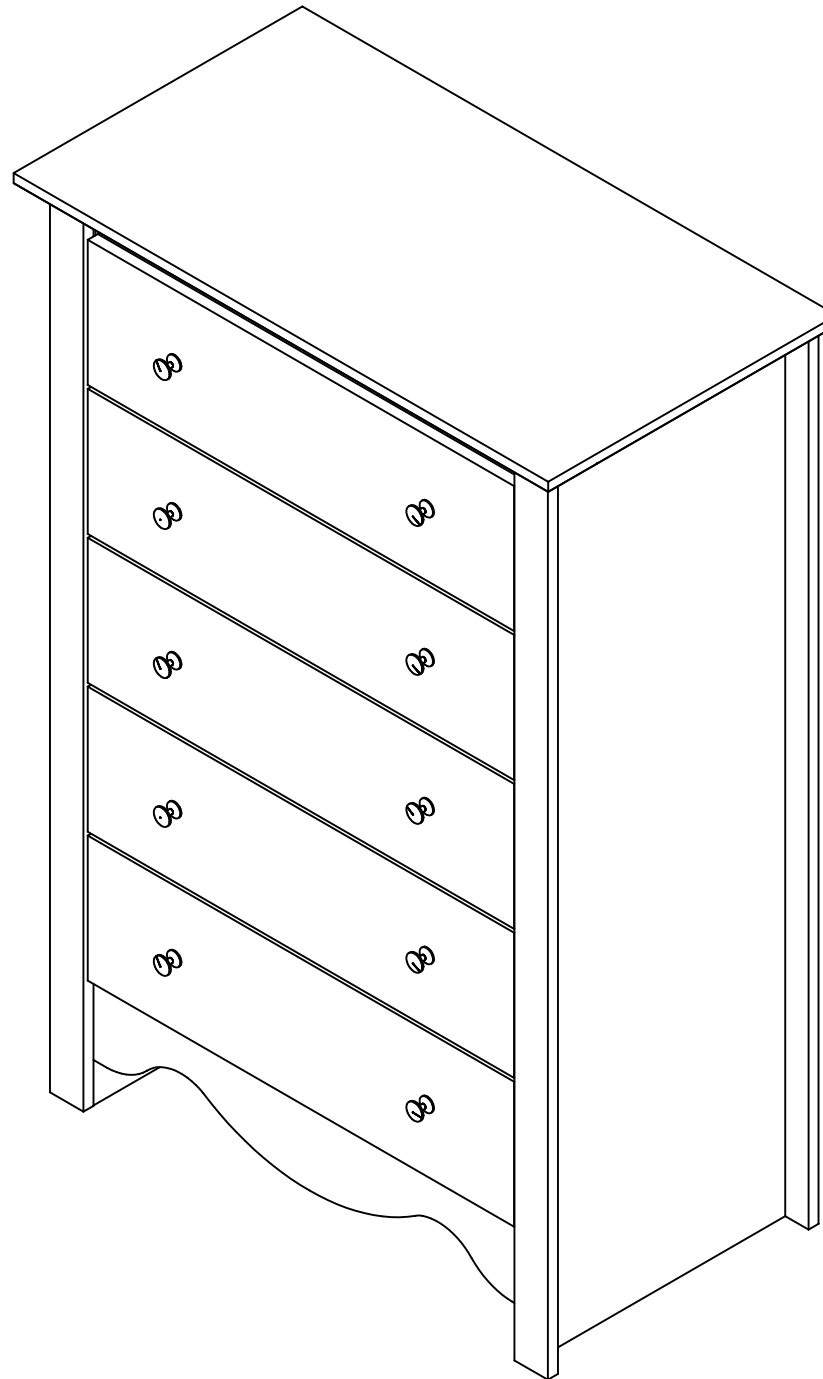

PART LIST

CODE	QTY
A	1
B	1
C	1
D	2
E	1
F	1
G	1
H	1
I	1
J	1
K	2
L	2
M	2
N	5
O	5
P	5
Q	5
R	5
S	5

ASSEMBLY INSTRUCTIONS

DO NOT FULLY TIGHTEN ANY BOLTS BEFORE ALL PARTS ARE LOOSELY ASSEMBLED. THE PRODUCT/FITTINGS MAY BE DAMAGED IF OVERTIGHTENED. BEWARE OF CROSS THREADING SCREWS AND BOLTS DURINGS ASSEMBLY. SMALL COMPONENT PARTS COULD CHOKE A CHILD IF SWALLOWED. WE STRONGLY RECOMMEND THAT YOU KEEP CHILDREN AWAY FROM THE WORK AREA.

WALDEN 5 DRAWERS CHEST

HARDWARE LIST

1		Wood Dowel $\phi 8 \times 30 \text{mm}$	27 pcs
2		Minifix Bolt	49 pcs
3		Minifix Cam	49 pcs
4		Drawer Slide 14"	5 sets
5		Drawer Slide 14"	5 sets
6		Screw $\phi 3.5 \times 12 \text{mm}$	40 pcs
7		Screw $\phi 4 \times 30 \text{mm}$	2 pcs
8		PVH - 977mm	1 pc
9		Nail	12 pcs
10		PVC Nail With Pin	4 pcs
11		Screw $\phi 6 \times 45 \text{mm}$	6 pcs
12		Allen Key M4	1 pc
13		192 Stub	4 pcs
14		Screw $\phi 3.5 \times 25 \text{mm}$	4 pcs
15		Screw $\phi 4 \times 38 \text{mm}$	25 pcs
16		Screw $\phi 3.5 \times 16 \text{mm}$	30 pcs
17		Wooden Handle	10 pcs
18		Handle Screw $\phi 4 \times 25 \text{mm}$	10 pcs
19		Minifix Cover Cap	20 pcs

Important Note :

Please choose the correct screw hole before fitting the drawer runner.

Minifix Setup :

 STEP 1
UNLOCK

 STEP 2

 STEP 3
LOCK

STEP 1

1		27 pcs
2		49 pcs