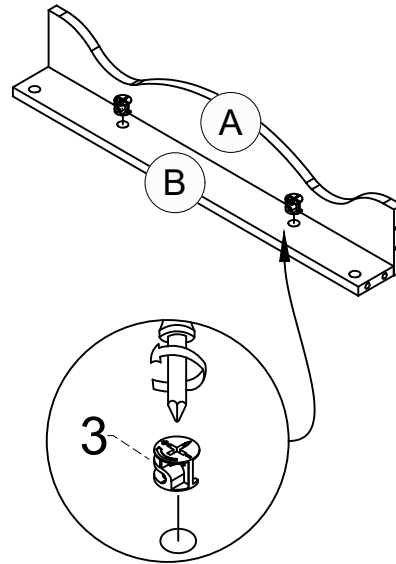

PART LIST

CODE	QTY
A	1
B	1
C	1
D	2
E	1
F	1
G	1
H	1
I	1
J	1
K	2
L	2
M	2
N	5
O	5
P	5
Q	5
R	5
S	5

ASSEMBLY INSTRUCTIONS

DO NOT FULLY TIGHTEN ANY BOLTS BEFORE ALL PARTS ARE LOOSELY ASSEMBLED. THE PRODUCT/FITTINGS MAY BE DAMAGED IF OVERTIGHTENED. BEWARE OF CROSS THREADING SCREWS AND BOLTS DURINGS ASSEMBLY. SMALL COMPONENT PARTS COULD CHOKE A CHILD IF SWALLOWED. WE STRONGLY RECOMMEND THAT YOU KEEP CHILDREN AWAY FROM THE WORK AREA.

WALDEN 5 DRAWERS CHEST

HARDWARE LIST

1		Wood Dowel $\phi 8 \times 30 \text{mm}$	27 pcs
2		Minifix Bolt	49 pcs
3		Minifix Cam	49 pcs
4		Drawer Slide 14"	5 sets
5		Drawer Slide 14"	5 sets
6		Screw $\phi 3.5 \times 12 \text{mm}$	40 pcs
7		Screw $\phi 4 \times 30 \text{mm}$	2 pcs
8		PVH - 977mm	1 pc
9		Nail	12 pcs
10		PVC Nail With Pin	4 pcs
11		Screw $\phi 6 \times 45 \text{mm}$	6 pcs
12		Allen Key M4	1 pc
13		192 Stub	4 pcs
14		Screw $\phi 3.5 \times 25 \text{mm}$	4 pcs
15		Screw $\phi 4 \times 38 \text{mm}$	25 pcs
16		Screw $\phi 3.5 \times 16 \text{mm}$	30 pcs
17		Wooden Handle	10 pcs
18		Handle Screw $\phi 4 \times 25 \text{mm}$	10 pcs
19		Minifix Cover Cap	20 pcs

Important Note :

Please choose the correct screw hole before fitting the drawer runner.

Minifix Setup :

 STEP 1
UNLOCK

 STEP 2

 STEP 3
LOCK

STEP 1

1		27 pcs
2		49 pcs

STEP 2

4		5 sets
6		40 pcs

STEP 3

3		2 pcs
---	---	-------

STEP 4

3		5 pcs
---	--	-------

STEP 5

3