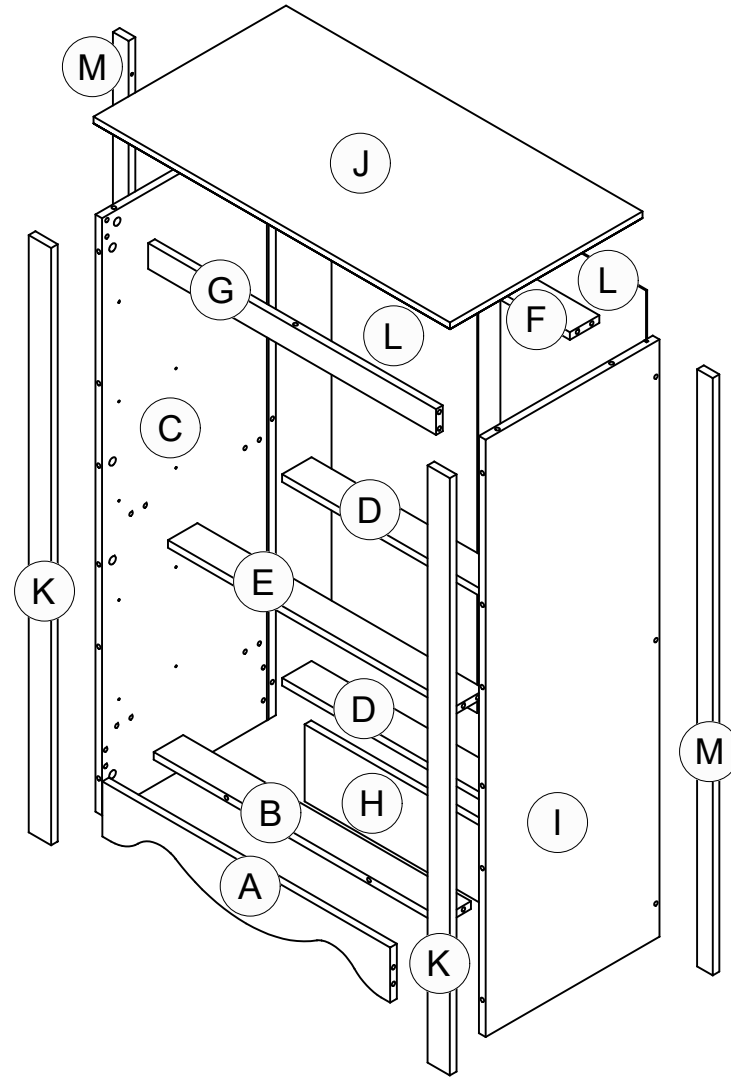

PART LIST

CODE	QTY
A	1
B	1
C	1
D	2
E	1
F	1
G	1
H	1
I	1
J	1
K	2
L	2
M	2
N	5
O	5
P	5
Q	5
R	5
S	5

ASSEMBLY INSTRUCTIONS

DO NOT FULLY TIGHTEN ANY BOLTS BEFORE ALL PARTS ARE LOOSELY ASSEMBLED. THE PRODUCT/FITTINGS MAY BE DAMAGED IF OVERTIGHTENED. BEWARE OF CROSS THREADING SCREWS AND BOLTS DURINGS ASSEMBLY. SMALL COMPONENT PARTS COULD CHOKE A CHILD IF SWALLOWED. WE STRONGLY RECOMMEND THAT YOU KEEP CHILDREN AWAY FROM THE WORK AREA.

WALDEN 5 DRAWERS CHEST

HARDWARE LIST

1		Wood Dowel $\phi 8 \times 30 \text{mm}$	27 pcs
2		Minifix Bolt	49 pcs
3		Minifix Cam	49 pcs
4		Drawer Slide 14"	5 sets
5		Drawer Slide 14"	5 sets
6		Screw $\phi 3.5 \times 12 \text{mm}$	40 pcs
7		Screw $\phi 4 \times 30 \text{mm}$	2 pcs
8		PVH - 977mm	1 pc
9		Nail	12 pcs
10		PVC Nail With Pin	4 pcs
11		Screw $\phi 6 \times 45 \text{mm}$	6 pcs
12		Allen Key M4	1 pc
13		192 Stub	4 pcs
14		Screw $\phi 3.5 \times 25 \text{mm}$	4 pcs
15		Screw $\phi 4 \times 38 \text{mm}$	25 pcs
16		Screw $\phi 3.5 \times 16 \text{mm}$	30 pcs
17		Wooden Handle	10 pcs
18		Handle Screw $\phi 4 \times 25 \text{mm}$	10 pcs
19		Minifix Cover Cap	20 pcs

Important Note :

Please choose the correct screw hole before fitting the drawer runner.

Minifix Setup :

 STEP 1
UNLOCK

 STEP 2

 STEP 3
LOCK

STEP 1

1		27 pcs
2		49 pcs

3		25 pcs
15		25 pcs
5		5 sets
16		30 pcs
17		10 pcs
18		10 pcs
19		20 pcs

PLEASE PUSH THE DRAWER SLIDES UNTIL THE END ACCORDING TO THE ARROW'S DIRECTION SHOWN ABOVE.

x5