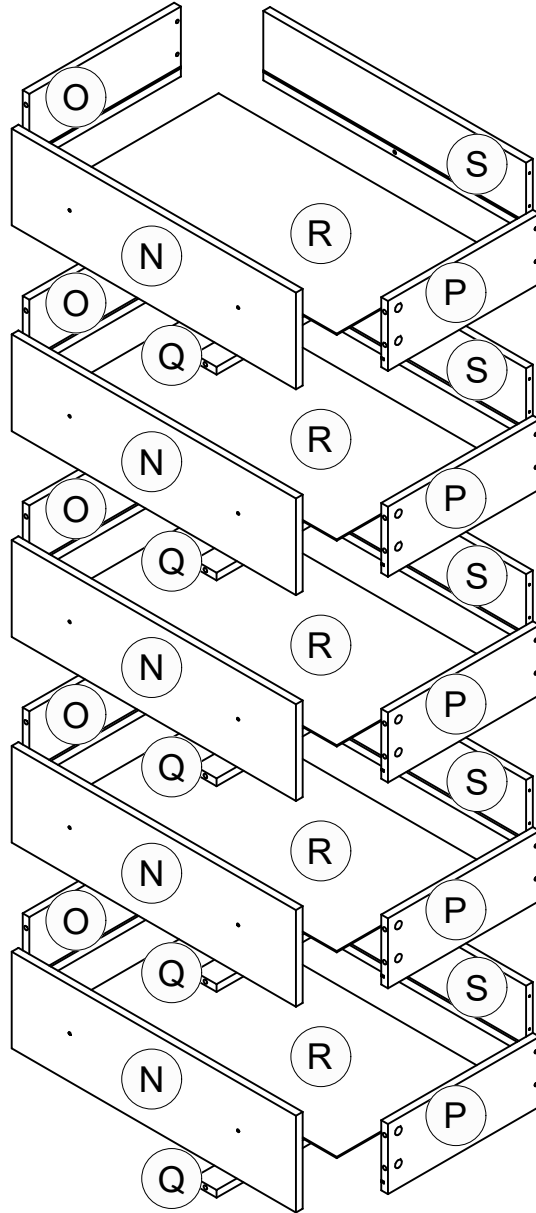

PART LIST

CODE	QTY
A	1
B	1
C	1
D	2
E	1
F	1
G	1
H	1
I	1
J	1
K	2
L	2
M	2
N	5
O	5
P	5
Q	5
R	5
S	5

ASSEMBLY INSTRUCTIONS

DO NOT FULLY TIGHTEN ANY BOLTS BEFORE ALL PARTS ARE LOOSELY ASSEMBLED. THE PRODUCT/FITTINGS MAY BE DAMAGED IF OVERTIGHTENED. BEWARE OF CROSS THREADING SCREWS AND BOLTS DURINGS ASSEMBLY. SMALL COMPONENT PARTS COULD CHOKE A CHILD IF SWALLOWED. WE STRONGLY RECOMMEND THAT YOU KEEP CHILDREN AWAY FROM THE WORK AREA.

WALDEN 5 DRAWERS CHEST

HARDWARE LIST

1		Wood Dowel $\phi 8 \times 30 \text{mm}$	27 pcs
2		Minifix Bolt	49 pcs
3		Minifix Cam	49 pcs
4		Drawer Slide 14"	5 sets
5		Drawer Slide 14"	5 sets
6		Screw $\phi 3.5 \times 12 \text{mm}$	40 pcs
7		Screw $\phi 4 \times 30 \text{mm}$	2 pcs
8		PVH - 977mm	1 pc
9		Nail	12 pcs
10		PVC Nail With Pin	4 pcs
11		Screw $\phi 6 \times 45 \text{mm}$	6 pcs
12		Allen Key M4	1 pc
13		192 Stub	4 pcs
14		Screw $\phi 3.5 \times 25 \text{mm}$	4 pcs
15		Screw $\phi 4 \times 38 \text{mm}$	25 pcs
16		Screw $\phi 3.5 \times 16 \text{mm}$	30 pcs
17		Wooden Handle	10 pcs
18		Handle Screw $\phi 4 \times 25 \text{mm}$	10 pcs
19		Minifix Cover Cap	20 pcs

Important Note :

Please choose the correct screw hole before fitting the drawer runner.

Minifix Setup :

 STEP 1
UNLOCK

 STEP 2

 STEP 3
LOCK

STEP 1

1		27 pcs
2		49 pcs

3		25 pcs
15		25 pcs
5		5 sets
16		30 pcs
17		10 pcs
18		10 pcs
19		20 pcs

PLEASE PUSH THE DRAWER SLIDES UNTIL THE END ACCORDING TO THE ARROW'S DIRECTION SHOWN ABOVE.

x5