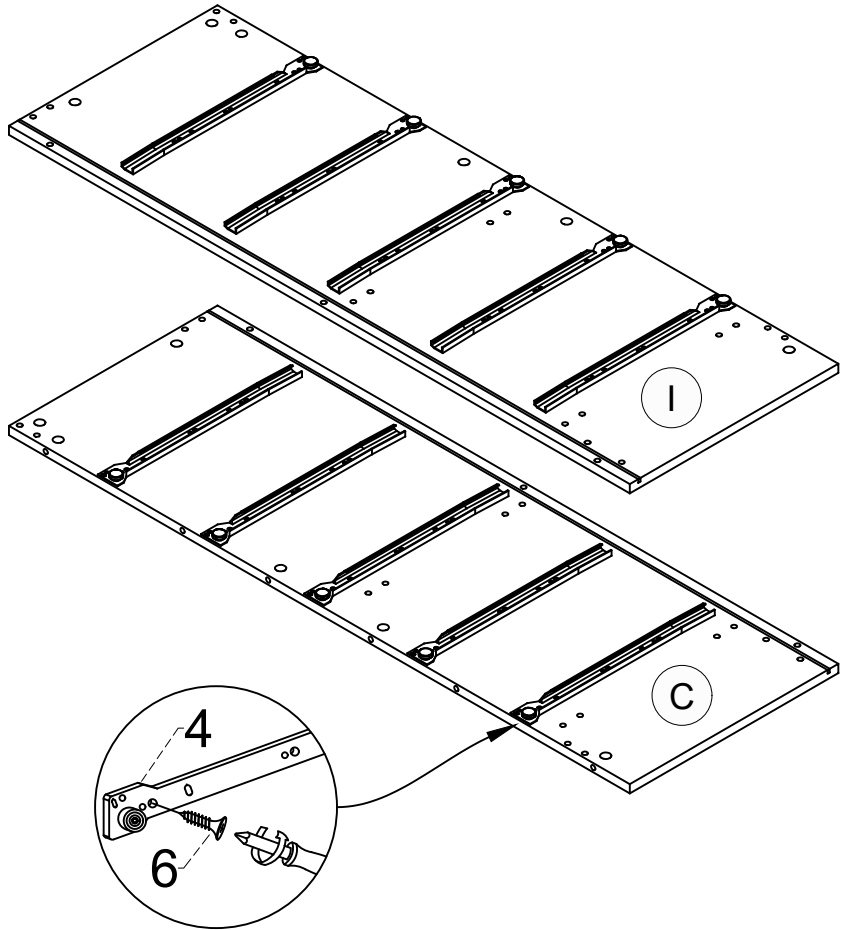

PART LIST

CODE	QTY
A	1
B	1
C	1
D	2
E	1
F	1
G	1
H	1
I	1
J	1
K	2
L	2
M	2
N	5
O	5
P	5
Q	5
R	5
S	5

ASSEMBLY INSTRUCTIONS

DO NOT FULLY TIGHTEN ANY BOLTS BEFORE ALL PARTS ARE LOOSELY ASSEMBLED. THE PRODUCT/FITTINGS MAY BE DAMAGED IF OVERTIGHTENED. BEWARE OF CROSS THREADING SCREWS AND BOLTS DURINGS ASSEMBLY. SMALL COMPONENT PARTS COULD CHOKE A CHILD IF SWALLOWED. WE STRONGLY RECOMMEND THAT YOU KEEP CHILDREN AWAY FROM THE WORK AREA.

Important Note :

Please choose the correct screw hole before fitting the drawer runner.

Minifix Setup :

 STEP 1
UNLOCK

 STEP 2

 STEP 3
LOCK

STEP 1

1		27 pcs
2		49 pcs

STEP 2

4		5 sets
6		40 pcs

STEP 3

3		2 pcs
---	---	-------

STEP 4

3		5 pcs
---	--	-------

STEP 5

3