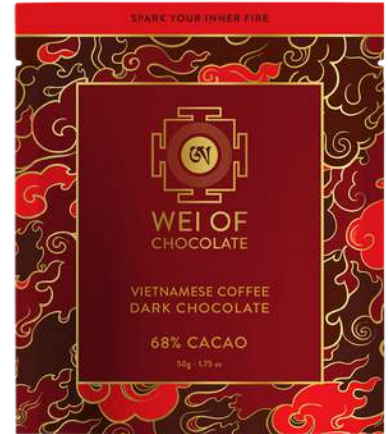

THE FLAVORS

Every single bar is infused with therapeutic ingredients & mood-boosting flower remedies.

CHOCOLATE BARS 50g