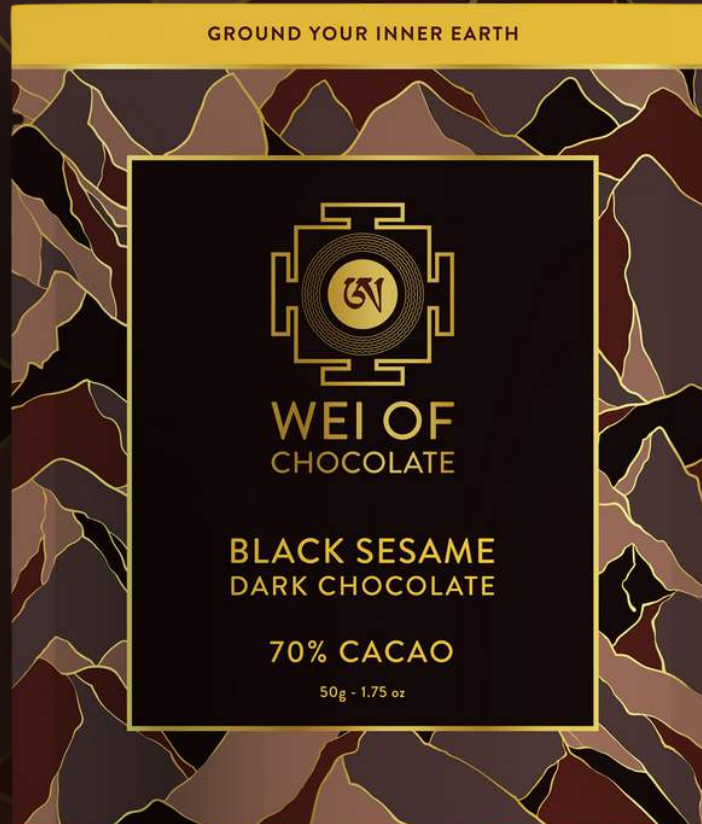

Beautiful packaging with meaningful designs.

3" x 3" square chocolate bars that break into 9 melt-in-your-mouth segments.

BLACK SESAME

Revel in the textures: nubby black sesame seeds & flakes of earthy black lava salt.