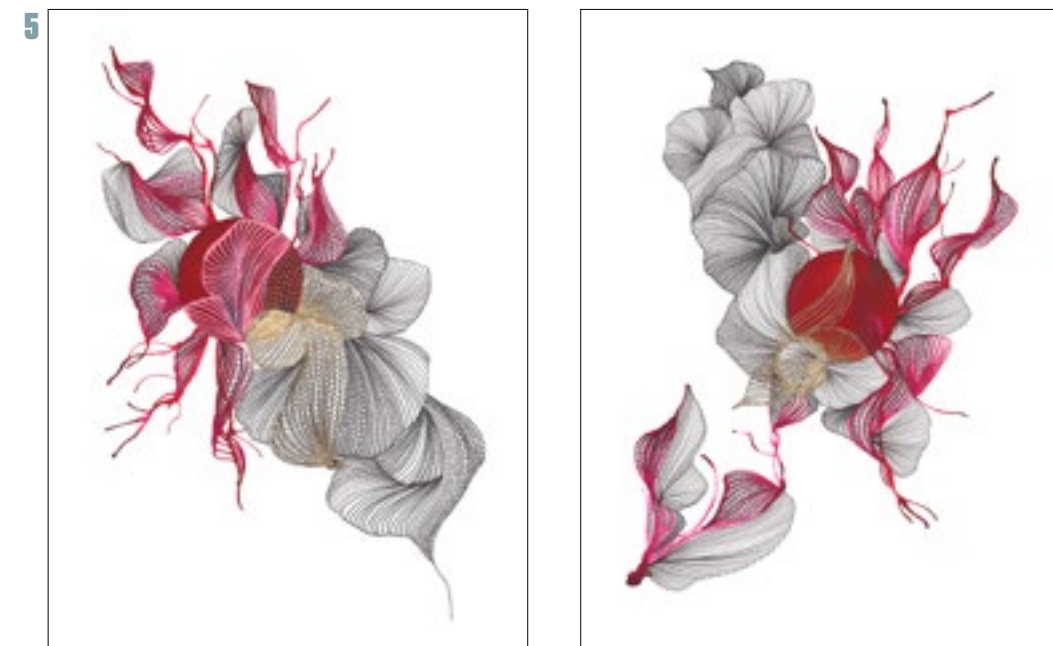

4 Meditations on Love I, II & III
T1704-6 *Jessica Tarrant*
Available from 10x10 up to 30x30

6 Amal, Alpas, Lissome
P4412, P4411, P4413
Kiran Patel
Available from 12x9 up to 48x36

5 Saudade, Amour
P4414-5 *Kiran Patel*
Available from 12x9 up to 48x36