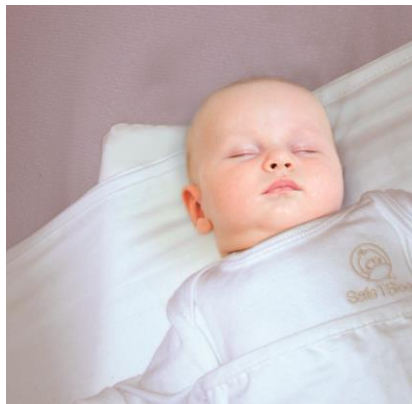

Safe T Sleep®
EST 1992

Welcome to our 2015 Christmas Newsletter

For many Kiwis, Christmas is a time to be on the move, visiting relatives, boating, camping and making the most of the lovely beaches and summer weather.

With a 100% safety record since 1992, the Safe T Sleep® Sleepwrap® is a great way to ensure peace of mind and safety for both home and away.

For holidays... "It really is a bed in a bag!"

Silent Night

A cracker of a
Gift idea!

Nanas are buying them, Aunties are buying them,
workmates are pitching in to buy them
this Christmas
because...

- A cosy familiar Sleepwrap provides a safe and familiar sleeping environment for your baby, no matter where you are.
- Just put the Sleepwrap around a mattress at Home and away in a bach, caravan, tent or boat and follow the simple instructions.
- It is so light and compact for travelling. You can roll it up small enough to fit into a handbag, backpack, glove box or briefcase. You don't need to lug around a portable cot/crib.
- The Small (Classic) model fits aircraft cradle, bassinet, cot/crib and standard single bed mattresses for caravans, boats and more.
- The Large (Travel) model fits any size bed from cot to standard NZ king. Wonderful, practical and easy when visiting family or friends who don't have single beds and for your holidays overseas.

Safe T Sleep Sleepwrap and little HEADwedge has been used safely since 1992 with well over 200,000 babies and there have been no reported deaths or injuries

So with a safety record like that

it really could be