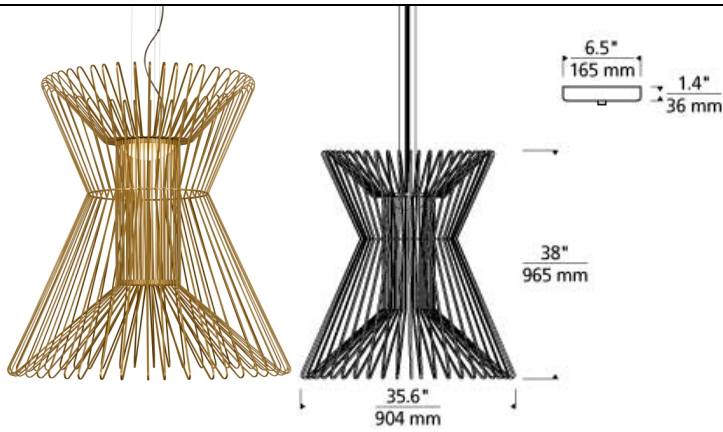

LINE - VOLTAGE PENDANTS / SUSPENSION

Syrma Grande Pendant LED

DESCRIPTION

The modern Syrma LED pendant light from Tech Lighting features dozens of machined metal rods which are painstakingly fastened at perfectly spaced intervals to form an incredible multidimensional shade. At its core, this pendant, available in a scalable 19" and an oversized 38" heights, emanates light from its smoothly diffused LED source to illuminate surfaces below such as kitchen island lighting, dining room lighting, home office lighting, entry lighting or even commercial conference room lighting. Inspired by mid-century modern design, the Syrma is offered in your choice of Matte Black or Satin Gold finishes and includes a coordinating cloth-covered cord and ceiling canopy. Includes 17 watt, 881 delivered lumen, 3000K LED module. Dimmable with low-voltage electronic or 0-10v 120-277V universal dimmer. Matte Black finish provided with twelve feet of field-cuttable black cloth cord. Satin Gold finish ships with twelve feet of field-cuttable cord.

INSTALLATION

This product can mount to either a 4" square electrical box with round plaster ring or an octagon electrical box.

ACCESSORIES & OPTICAL CONTROLS

Line-voltage Swag Hook

WEIGHT

37-38lb / 16.78-17.24kg ±