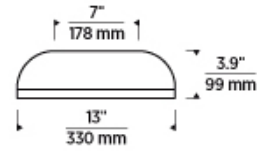

7400 Linder Avenue, Skokie, IL 60077
T 847.410.4400 | F 847.410.4500 | techlighting.com

KOSA 13 FLUSH MOUNT

VISUAL COMFORT & Co.

SPECIFICATIONS

PRIMARY MATERIAL	Aluminum
SHADE MATERIAL	Acrylic
NET WEIGHT	4.5 lbs
HEIGHT	3.9in
WIDTH	13in
LENGTH	13in
UP LIGHT / DOWN LIGHT / BOTH?	
WET LISTED	
DAMP LISTED	
DRY LISTED	
WALL / CEILING MOUNT	
GENERAL LISTING	ETL Listed
INCLUDES	