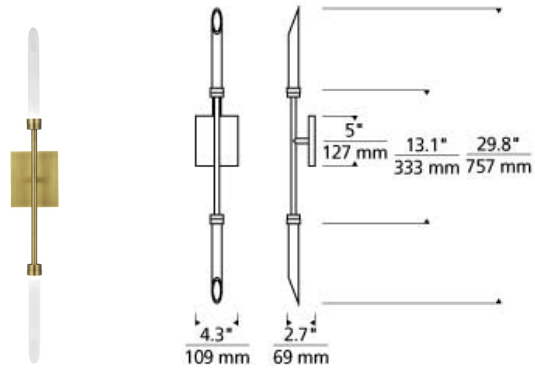

Spur Wall LED ADA

DESCRIPTION

Two glass spurs dramatically extend in opposite directions, illuminated by a compact diffused LED light source. The Spur Wall Sconce by Tech Lighting is offered in three distinct finishes, the Spur Wall Sconce rounds out the entire Spur family of chandeliers, pendant and ceiling mount. Mounting options include vertical or horizontal, great for any bathroom or vanity lighting. Lamping options are compatible with most dimmers. Refer to Dimming Chart for more information. Includes 120 volt 14.4 watts, 742 delivered lumens 2700K LED module. Dimmable with most LED compatible ELV and TRIAC dimmers. 277V compatible with 0-10V dimmers. Mounts up or down.

INSTALLATION

This product can mount to either a 4" square electrical box with round plaster ring or an octagonal electrical box (not included).

WEIGHT

2-2lb / 0.91-0.91kg ±

frost/aged brass frost/satin nickel frost/matte black

ORDERING INFORMATION

700WSSPR FINISH

LAMP

- | | |
|----------------|--|
| R AGED BRASS | -LED927 INTEGRATED LED 90 CRI 2700K 120V (T24) |
| B MATTE BLACK | -LED927-277 INTEGRATED LED 90 CRI 2700K 277V |
| S SATIN NICKEL | |