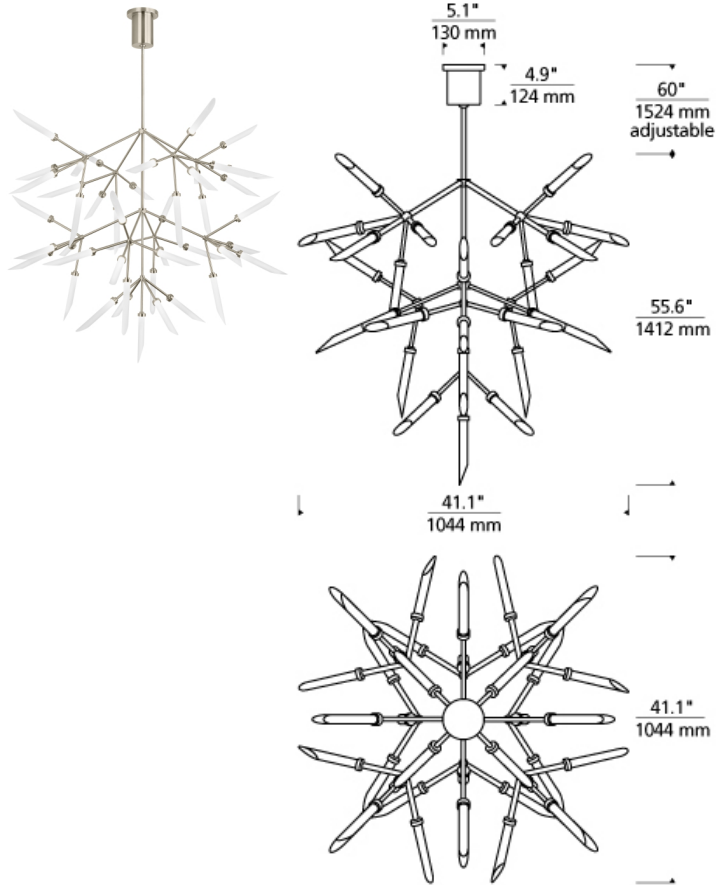

Spur Grande Chandelier

LED T20

DESCRIPTION

The Spur Grande LED chandelier from Tech Lighting is a wholly modern interpretation of classic multi-arm chandelier, nine arms each feature a cluster of five glass spurs dramatically extending in opposing directions. Whether you select the warm aged brass finish or the sleek satin nickel finish, each chandelier features forty five individual frosted glass spurs which accent the LED light sources for an unmistakable high-end look. With its impactful scale and plentiful, fully dimmable LED light output, the Spur Grande chandelier is sure to make a dramatic modern statement as dining room lighting, living room lighting or foyer lighting. If you have something a bit smaller in mind, be sure to check out the medium scale Spur chandelier also available from Tech Lighting. Includes (45) 2.6 watt, 91 delivered lumen (4113 total delivered lumens), 2700K, LED modules. Fixture provided with 36 inches of variable rigid stems (includes one 12 inch & two 24 inch stems) in coordinating finish. Dimmable with low-voltage electronic dimmer. Can be installed on a sloped ceiling up to 45°.

INSTALLATION

This product can mount to either a 4" square electrical box with round plaster ring or an octagon electrical box.

WEIGHT

16-16.5lb / 7.26-7.48kg ±

frost / aged brass frost / satin nickel

ORDERING INFORMATION

FIXTURE TYPE: _____

JOB NAME: _____

NOTES: _____