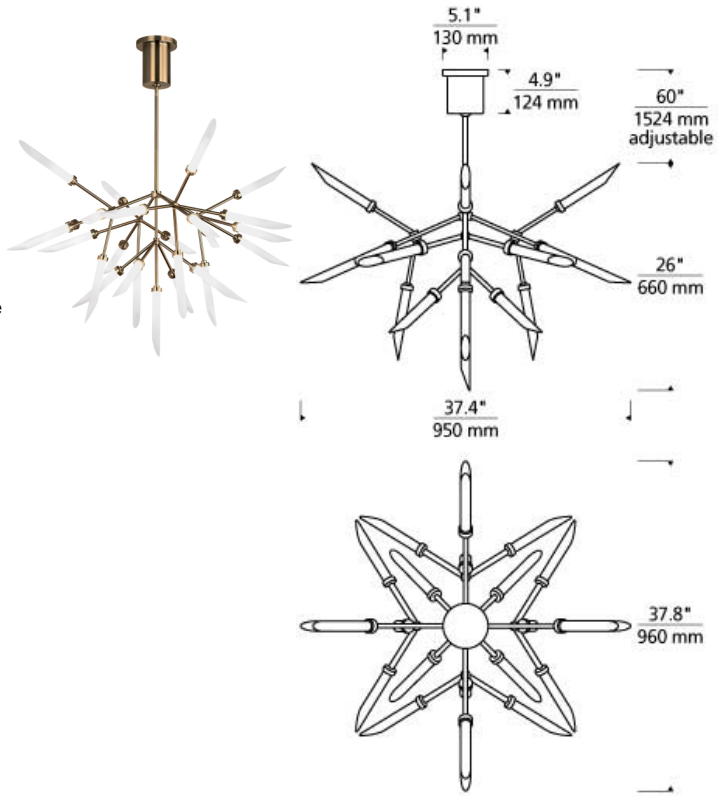

Spur Chandelier

LED T20

DESCRIPTION

The Spur LED chandelier from Tech Lighting is a wholly modern interpretation of classic multi-arm chandelier, five arms each feature a cluster of five glass spurs dramatically extending in opposing directions. Whether you select the warm Aged Brass finish or the sleek Satin Nickel finish, each chandelier features twenty five individual frosted glass spurs which accent the LED light sources for an unmistakable high-end look. With its medium scale and plentiful, fully dimmable LED light output, the Spur chandelier is an incredible choice for making an impactful statement as dining room lighting, kitchen island lighting, living room lighting or foyer lighting. If you have something larger in mind, be sure to check out the Spur Grande chandelier also available from Tech Lighting. Includes (25) 2.6 watt, 91 delivered lumen (2285 total delivered lumens), 2700K, LED modules. Fixture provided with 36 inches of variable rigid stems (includes one 12 inch & two 24 inch stems) in coordinating finish. Dimmable with low-voltage electronic dimmer. Can be installed on a sloped ceiling up to 45°.

INSTALLATION

This product can mount to either a 4" square electrical box with round plaster ring or an octagon electrical box.

WEIGHT

12-12lb / 5.44-5.44kg ±

frost / aged brass frost / satin nickel

ORDERING INFORMATION

700SPR	COLOR	FINISH	LAMP
F	FROST	R AGED BRASS S SATIN NICKEL	-LED927 LED 90 CRI 2700K 120V

700 SPR _____

FIXTURE TYPE: _____

JOB NAME: _____

NOTES: _____
