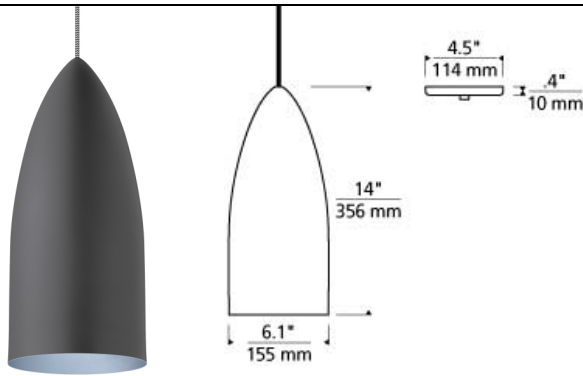

Signal Pendant

LED T20

DESCRIPTION

Inspired by vintage automobile styling of the 1940s, spun metal shades with rubberized paint create a flawlessly smooth look that also offers an unexpected metallic texture and color when viewed from below. Includes 6' of field-cuttable black/white cloth cord. No lamp rated for (1) 75 watt max. E26 medium base lamp (Lamp Not Included). LED includes (1) E26 medium base 10 watt 90 CRI 2700K LED A19 lamp. Incandescent version dimmable with a standard incandescent dimmer. LED version dimmable with an LED compatible dimmer. Consult lamp manufacturer for more information.

ACCESSORIES & OPTICAL CONTROLS

Suspension Swag Hook

WEIGHT

1.5-2lb / 0.68-0.91kg ±

rubberized gray/blue

rubberized gray/copper

rubberized gray/gold

rubberized gray/platinum