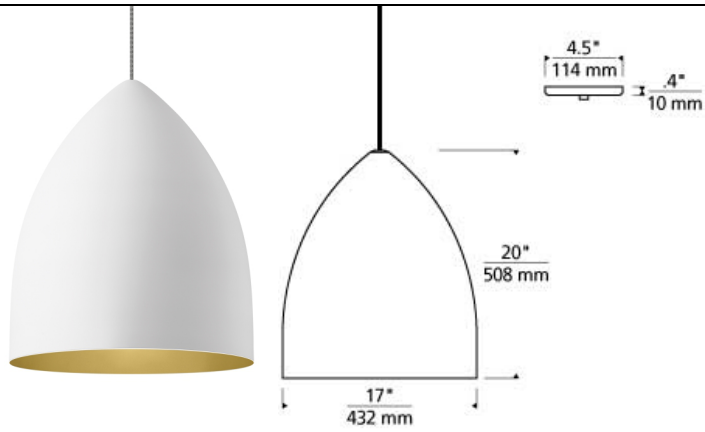

Signal Grande Pendant

LED T20

DESCRIPTION

Impressive scale and a graceful silhouette allow the spun metal shades beautiful hand-painted metallic texture and colors to take center stage. Available in 8 finish/color combinations, rubberized paint creates a flawlessly smooth exterior finish. Rated for (1) 150 watt max. E26 medium base lamp (Not Included). LED includes (1) 10 watt, 800 gross lumen, 2700K, medium base LED A19 lamp. LED version dimmable with an LED compatible dimmer. Consult lamp manufacturer for more information. Includes 12 feet of field-cutttable black/white cloth cord.

ACCESSORIES & OPTICAL CONTROLS

Suspension Swag Hook

WEIGHT

4.5-5lb / 2.04-2.27kg ±

rubberized gray/blue

rubberized gray/copper

rubberized gray/gold

rubberized gray/platinum