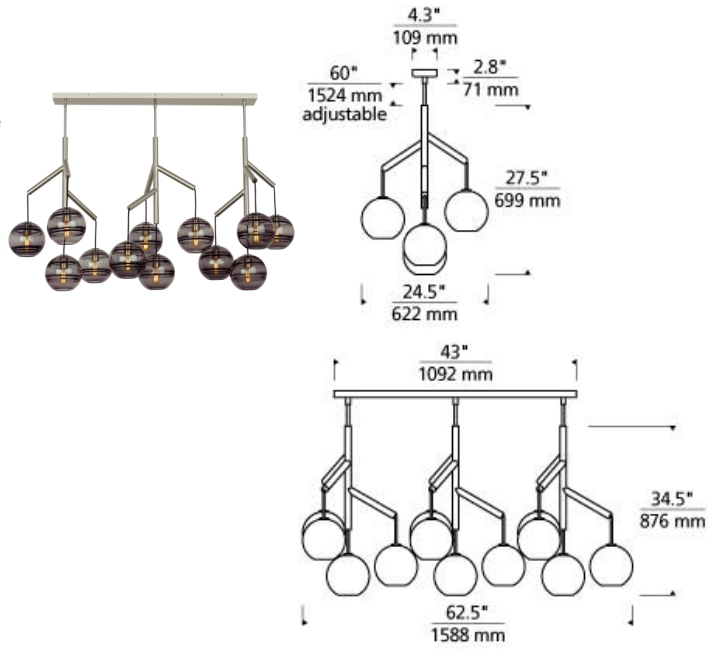

Sedona Triple Chandelier

LED T20

DESCRIPTION

The Sedona Triple chandelier from Tech Lighting perhaps is best described as a deconstructed modern chandelier, where four glass orbs are each suspended from the sleek branchlike central hub via contrasting textured cloth covered cords to make a distinctly alluring visual statement. While each transparent clear or transparent smoke glass orb is perfectly spherical and smooth on the exterior surface, the interior surface features gradually thickening bands of glass which are artfully crafted by talented artisans to add alluring visual interest and dimension to your space. Whether you select the single, double or triple chandelier, you are sure to find a option perfect for your kitchen island lighting, dining room lighting or living room lighting application. Its two fully dimmable vintage tubular style LED lamping options are not only energy efficient, but also allow you to customize these pendant lights to your desired ambiance. Rated for up to (12) 60 watt max E26 medium based lamp (Lamp Not Included). LED includes (12) 3.5 watt, 3600 delivered lumens 2700K, medium base LED vintage radio lamp. Fixture provided with five feet of variable rigid stems (includes four 12" stems & two 6" stems). Ships with 9 inches of field-cuttable black cloth cord. Dimmable with LED compatible or triac dimmer.

INSTALLATION

This product can mount to either a 4" square electrical box with round plaster ring or an octagon electrical box.

WEIGHT

21-21lb / 9.53-9.53kg ±

smoke / satin
nickel

ORDERING INFORMATION

700SDNMP	SHAPE OR SIZE	COLOR	FINISH	LAMP
L3	TRIPLE	C CLEAR K TRANSPARENT SMOKE	R AGED BRASS S SATIN NICKEL	NO LAMP -LED927 T14 LED 90 CRI 2700K 120V (T20/T24)