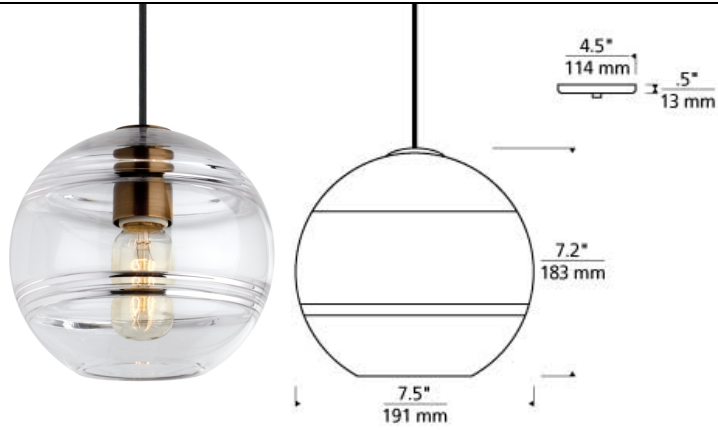

LINE - VOLTAGE PENDANTS / SUSPENSION

Sedona Grande Pendant LED T20

DESCRIPTION

The small scale of the Sedona pendant light from Tech Lighting doesn't even begin to inhibit this pendant light from making a dramatic statement, particularly when installed in clusters using Tech Lighting multiport canopies to make a custom chandelier. While each transparent clear and transparent smoke glass orb is perfectly spherical and smooth on the exterior surface, the interior surface features gradually thickening bands of glass which are artfully crafted by talented artisans to add alluring visual interest to your space. Two, fully dimmable vintage tubular style LED lamping options are not only energy efficient, but also allow you to customize these pendant lights to your desired ambiance. Rated for (1) 60 watt max. E26 medium based lamp (Lamp Not Included) LED includes 3.5 watt, 250 delivered lumen, 2700K, medium base LED vintage radio lamp. Fixture provided with six feet of field-cuttable black cloth cord. Dimmable with LED compatible or triac dimmer.

INSTALLATION

This product can mount to either a 4" square electrical box with round plaster ring or an octagon electrical box.

WEIGHT

6-6.5lb / 2.72-2.95kg ±

clear / aged brass

clear / satin nickel

smoke / aged brass