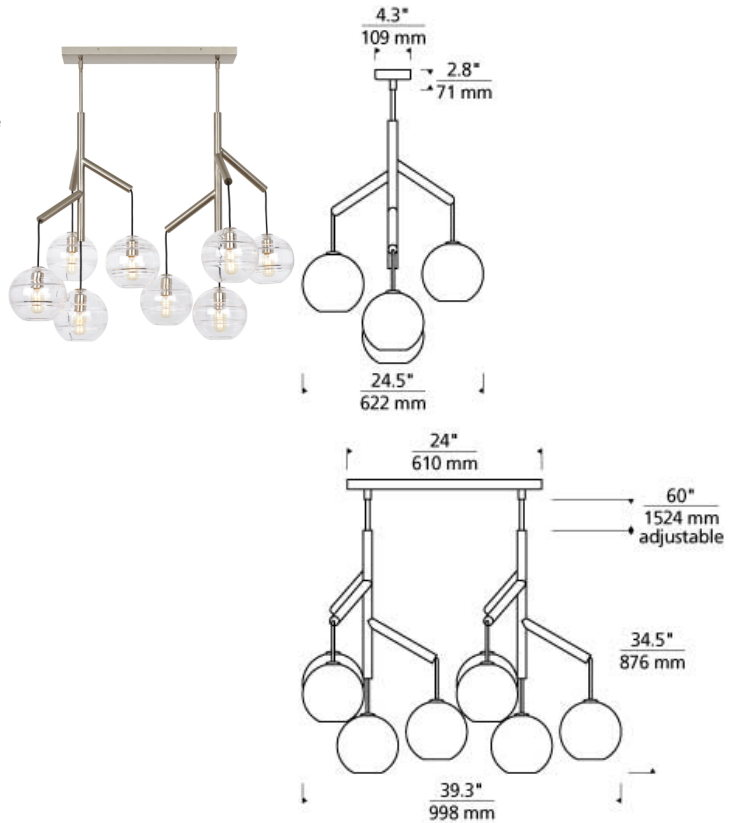

Sedona Double Chandelier

LED T20

DESCRIPTION

The Sedona Double chandelier from Tech Lighting perhaps is best described as a deconstructed modern chandelier, where four glass orbs are each suspended from the sleek branchlike central hub via contrasting textured cloth covered cords to make a distinctly alluring visual statement. While each transparent clear or transparent smoke glass orb is perfectly spherical and smooth on the exterior surface, the interior surface features gradually thickening bands of glass which are artfully crafted by talented artisans to add alluring visual interest and dimension to your space. Whether you select the single, double or triple chandelier, you are sure to find an option perfect for your kitchen island lighting, dining room lighting or living room lighting application. Its two fully dimmable vintage tubular style LED lamping options are not only energy efficient, but also allow you to customize these pendant lights to your desired ambiance. Rated for up to (8) 60 watt max E26 medium based lamps (Lamps Not Included). LED includes (8) 3.5 watt, 2400 delivered lumens 2700K, medium base LED vintage radio lamps. Fixture provided with sixty inches of variable rigid stems (includes four 12" stems & two 6" stems). Ships with 9 inches of field-cuttable black cloth cord. Dimmable with LED compatible or triac dimmer. Can be installed on a sloped ceiling up to 45°.

INSTALLATION

This product can mount to either a 4" square electrical box with round plaster ring or an octagon electrical box.

WEIGHT

16-16.5lb / 7.26-7.48kg ±

ORDERING INFORMATION

700SDNMP	SHAPE OR SIZE	COLOR	FINISH	LAMP
L2	DOUBLE	C CLEAR K TRANSPARENT SMOKE	R AGED BRASS S SATIN NICKEL	NO LAMP -LED927 T14 LED 90 CRI 2700K 120V (T20/T24)

700 SDNMP _____

FIXTURE TYPE: _____

JOB NAME: _____

NOTES: _____